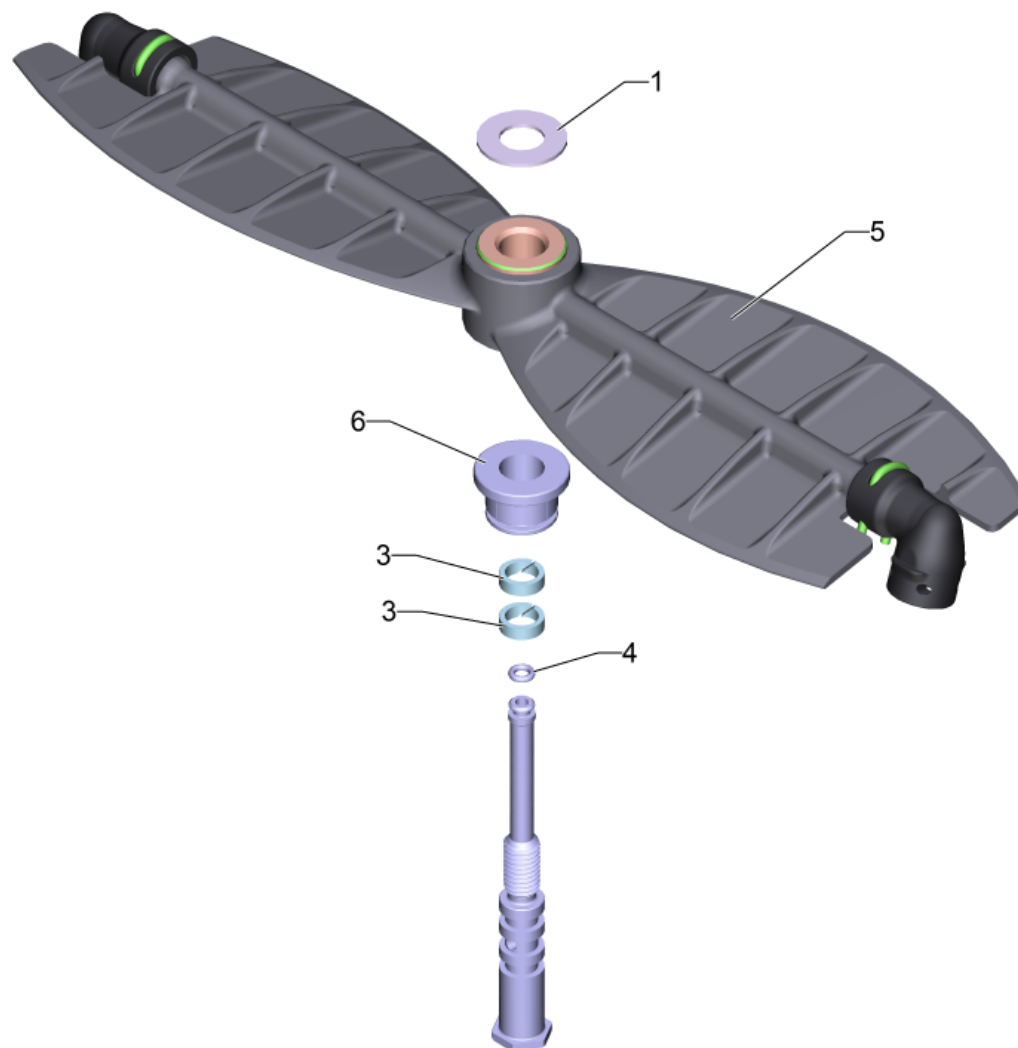

3 Spare parts rotor complete (2.885-406.0)

Overview technical documents/Home & Garden/High pressure cleaner cold water/Electric motor/K 7/K 7 Premium Home *EU (1.168-608.0)/Spare parts list K7.XXX WCM/40 Accessories/46 T 450 T-Racer Surface Cleaner/100 Spare parts list T 450/1 T 450 T-Racer surface cleaner/3 Spare parts rotor complete (2.885-406.0)

Poz.	Materiāla Nr.	Nosaukums	Daudzums	Pārdoš. vienība
1	5.115-971.0	Washer	2.000	ST
3	5.363-412.0	Seal	2.000	ST
4	6.362-984.0	O-Ring d. 3 x 1,5 NBR 80	1.000	ST
5		Rotor complete	1.000	ST
6	5.035-439.0	Sleeve	1.000	ST