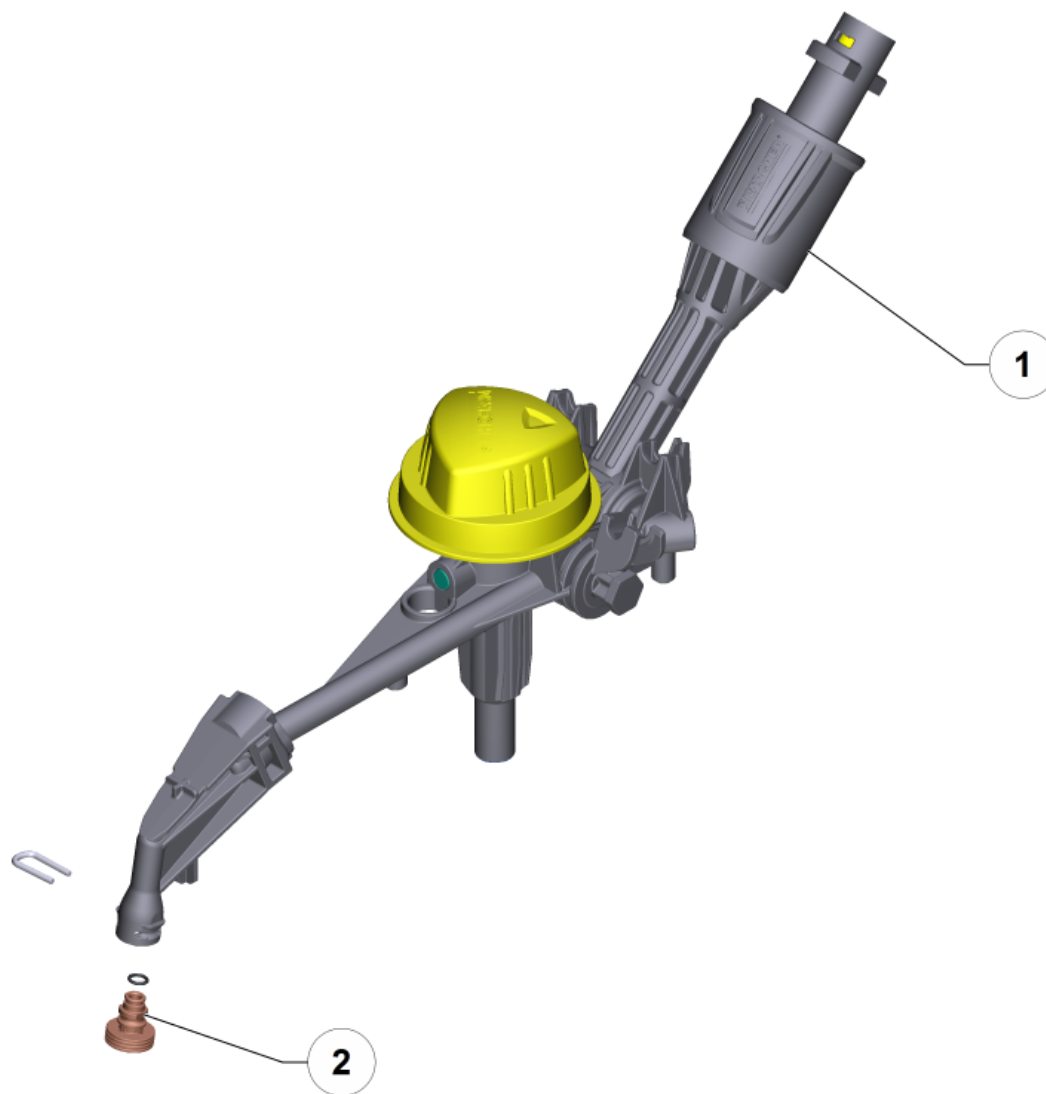

4 Bearing support completely T 400

Overview technical documents/Home & Garden/High pressure cleaner cold water/Electric motor/K 7/K 7 Premium Home *EU (1.168-608.0)/Spare parts list K7.XXX WCM/40 Accessories/46 T 450 T-Racer Surface Cleaner/100 Spare parts list T 450/1 T 450 T-Racer surface cleaner/4 Bearing support completely T 400

Rez.daļas/nodil.pakļ.dājas	Poz.	Materiāla Nr.	Nosaukums	Daudzums	Pārdoš. vienība
	1		Adapter complete	1.000	ST
X	2	2.643-338.0	Spare parts nozzles T-Racer	1.000	ST