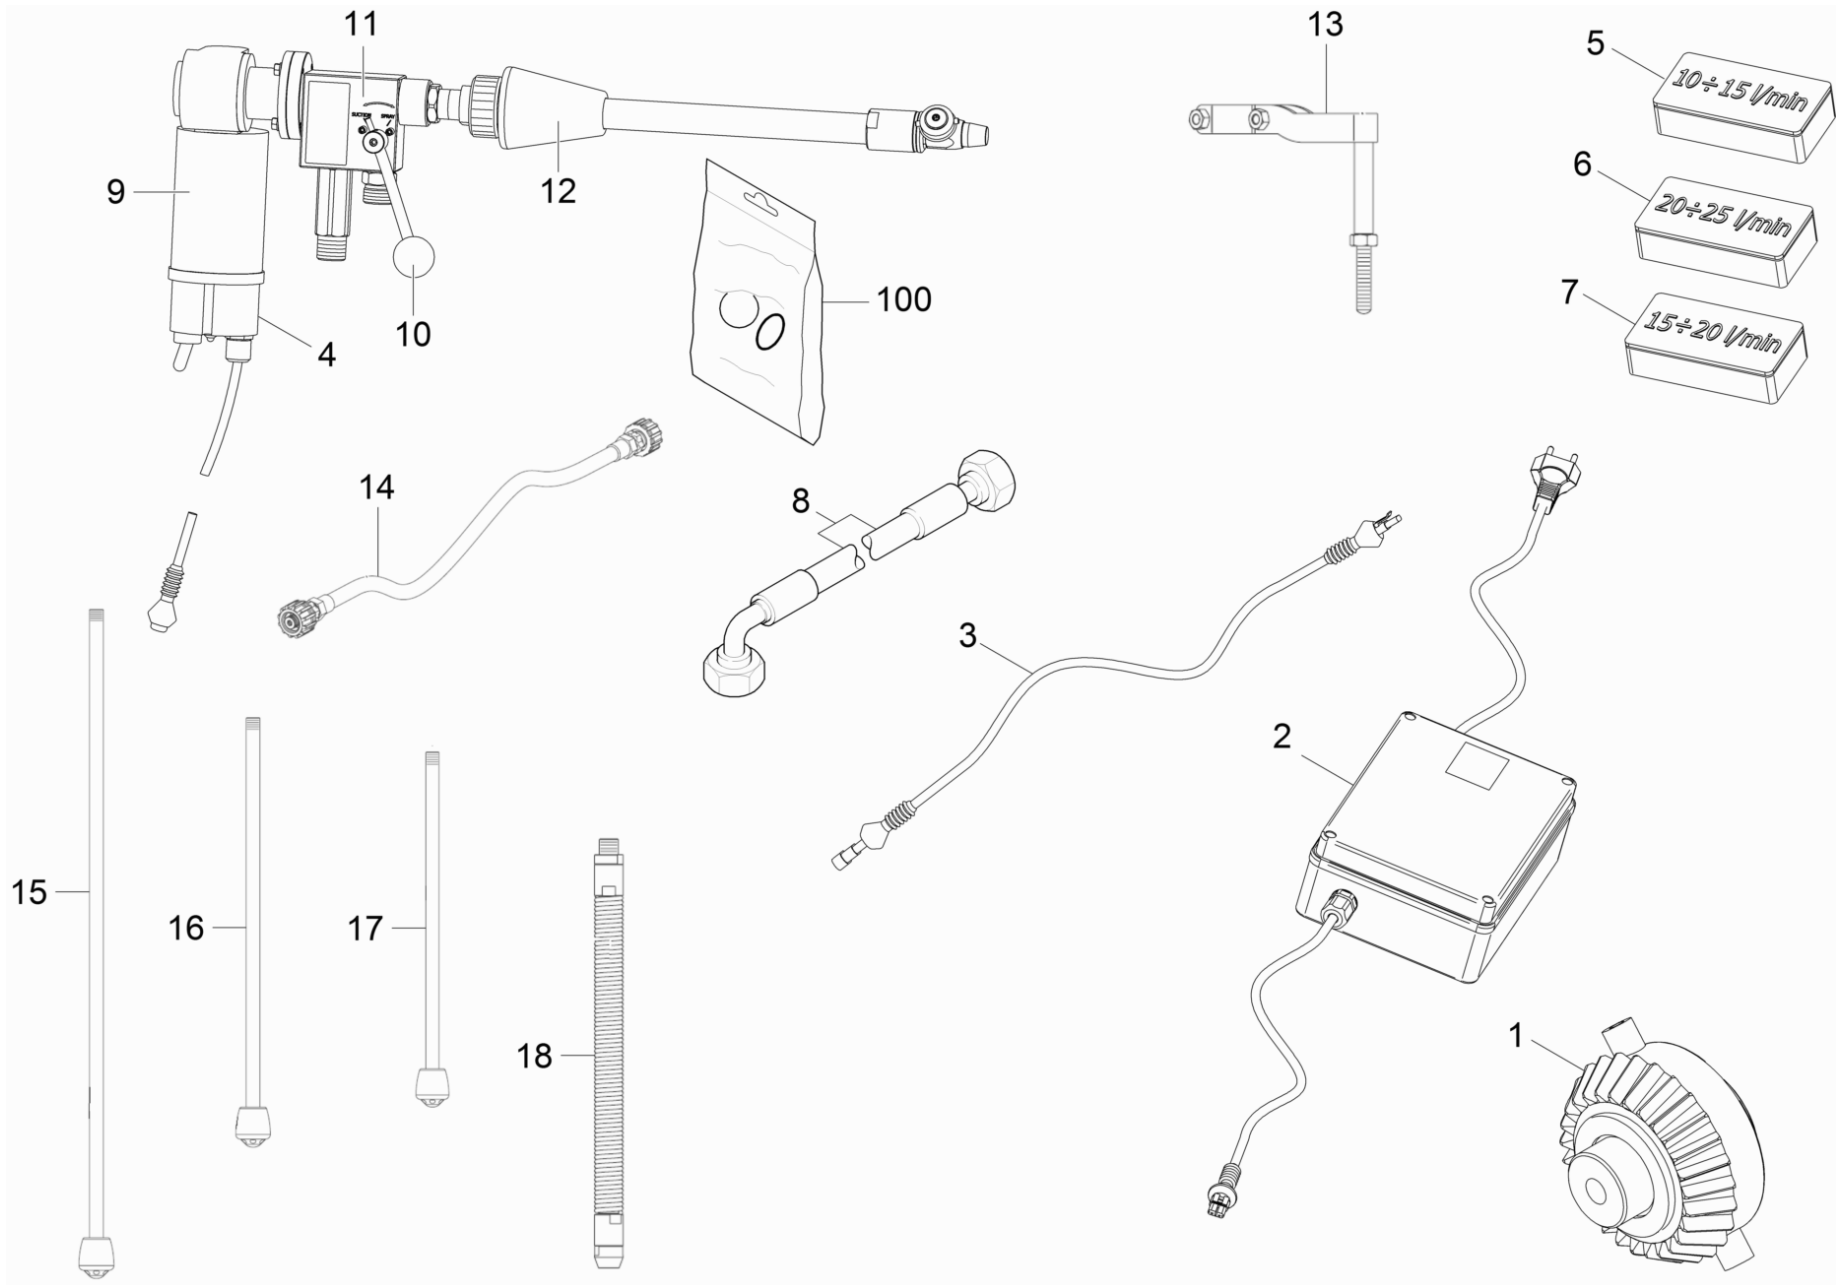

10 Add-on kit barrel cleaner

Professional \ High pressure cleaner hotwater \ Accessories \ ABS barrel cleaner \ Spare parts list Fassreiniger \ Add-on kit barrel cleaner

10 Add-on kit barrel cleaner

Professional \ High pressure cleaner hotwater \ Accessories \ ABS barrel cleaner \ Spare parts list Fassreiniger \ Add-on kit barrel cleaner

KÄRCHER

POS	Preces Nr.	Apraksts	Quantity	Unit
11	6.492-006.0	Ball valve for replacement	1.000	ST
13	6.492-010.0	Bracket for replacement	1.000	ST
12	6.492-007.0	Bung hole cone for replacement	1.000	ST
3	6.682-973.0	Extension cable power supply	1.000	ST
14	6.492-011.0	High pressure hose for replacement 1,5m	1.000	ST
8	6.388-886.0	hose high pressure	1.000	ST
4	6.630-473.0	Main switch BC 14/12	1.000	ST
9	6.492-045.0	Motor for replacement	1.000	ST
5	6.415-906.0	Nozzle pack 10/15	1.000	ST
7	6.415-904.0	Nozzle pack 15/20	1.000	ST
6	6.415-905.0	Nozzle pack 20/25	1.000	ST
2	6.682-972.0	Power supply	1.000	ST
100	2.885-207.0	Spare part set BC 14/12	1.000	ST
1	2.885-111.0	Spare part set gear ring	1.000	ST
18	6.492-004.0	Suction tube flexible for Ersatz	1.000	ST
17	6.492-003.0	Suction tube for replacement 300mm	1.000	ST
16	6.492-002.0	Suction tube for replacement 350mm	1.000	ST
15	6.492-001.0	Suction tube for replacement 550mm	1.000	ST
10	6.492-005.0	Switch lever for replacement	1.000	ST