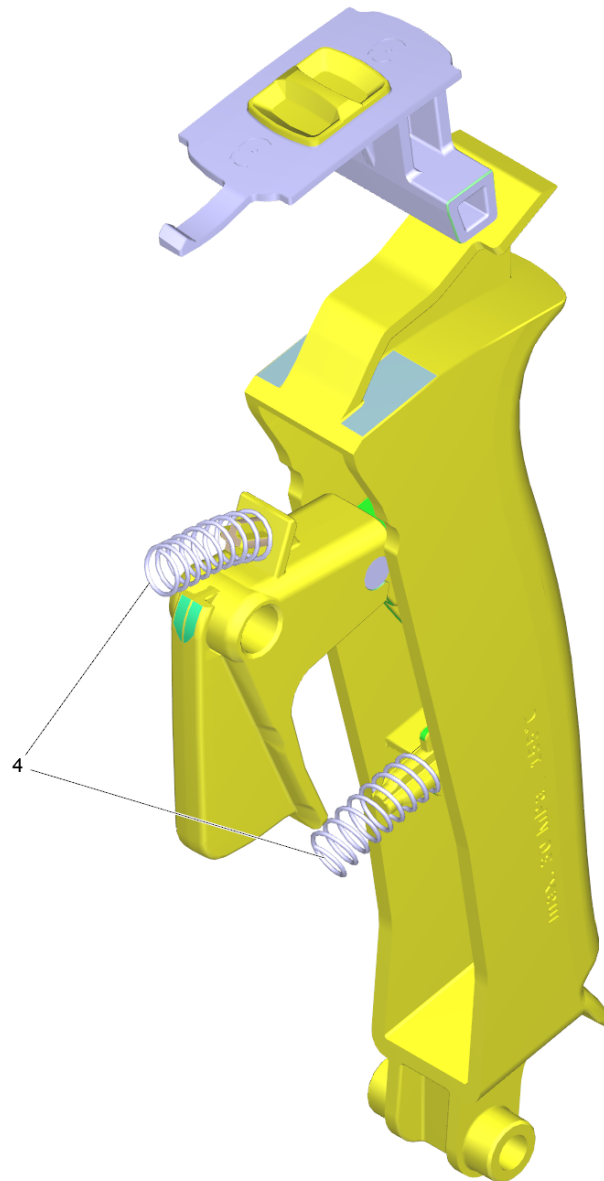

Spare parts list

(4.118-005.0) EASY!Force Advanced

Table of contents

60 EASY!Force Advanced (4.118-005.0)	3
1 Hand trigger gun TR EH 155	4
9000 Spare part set lever (2.885-483.0)	6

60 EASY!Force Advanced (4.118-005.0)

POS	Description	Quantity	Unit
1	Hand trigger gun TR EH 155	1.000	ST

1 Hand trigger gun TR EH 155

POS	Article no.	Description	Quantity	Unit
7	5.132-001.0	Plug	1.000	ST
8	5.321-136.3	Handhold few EH 155 only for replacement	1.000	ST
22	7.303-096.0	Screw 4x22 -ST-10.9-R2R (IN6RD)	7.000	ST
9000	2.885-483.0	Spare part set lever	1.000	ST
9001	4.427-014.0	Manifold TR EH 155 nur fuer Ersatz	1.000	ST

9000 Spare part set lever (2.885-483.0)

POS	Article no.	Description	Quantity	Unit
4	5.332-032.0	Helical spring	2.000	ST