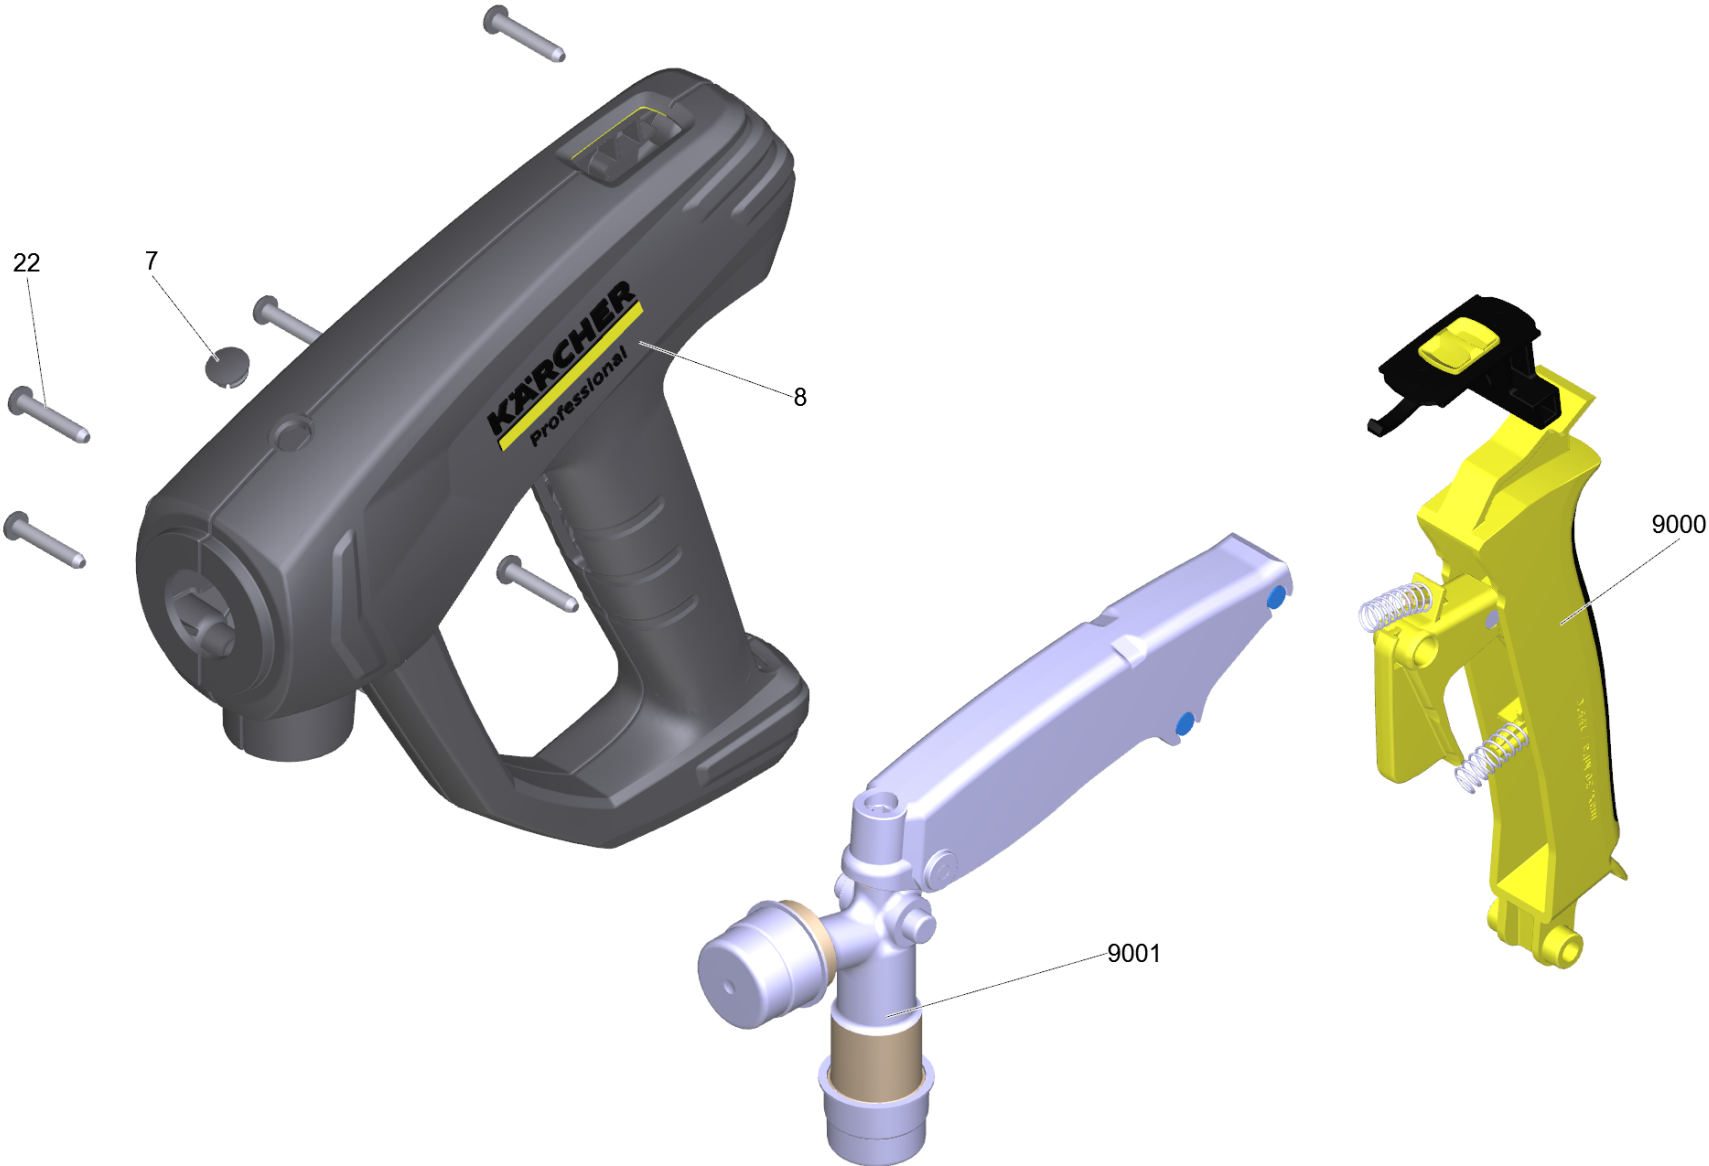

Spare parts list

(4.118-005.0) EASY!Force Advanced

Table of contents

60 EASY!Force Advanced (4.118-005.0)	3
1 Hand trigger gun TR EH 155	4
9000 Spare part set lever (2.885-483.0)	6

60 EASY!Force Advanced (4.118-005.0)

POS	Description	Quantity	Unit
1	Hand trigger gun TR EH 155	1.000	ST

1 Hand trigger gun TR EH 155

POS	Article no.	Description	Quantity	Unit
7	5.132-001.0	Plug	1.000	ST
8	5.321-136.3	Handhold few EH 155 only for replacement	1.000	ST
22	7.303-096.0	Screw 4x22 -ST-10.9-R2R (IN6RD)	7.000	ST
9000	2.885-483.0	Spare part set lever	1.000	ST
9001	4.427-014.0	Manifold TR EH 155 nur fuer Ersatz	1.000	ST

9000 Spare part set lever (2.885-483.0)

POS	Article no.	Description	Quantity	Unit
4	5.332-032.0	Helical spring	2.000	ST