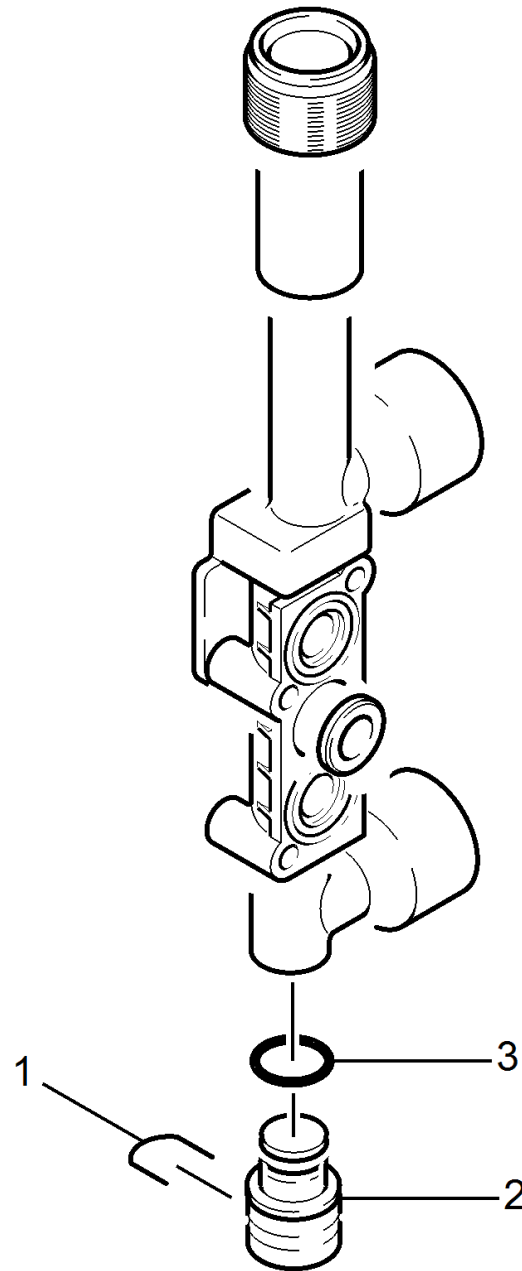

4 Manifold complete (4.427-216.0)

Professional \ High pressure cleaner cold water \ Electric motor \ HD 10/21 4S PLUS*EU-I \ Spare parts list HD 10/21 S \ Pump set \ Valves \ Manifold complete

4 Manifold complete (4.427-216.0)

Professional \ High pressure cleaner cold water \ Electric motor \ HD 10/21 4S PLUS*EU-I \ Spare parts list HD 10/21 S \ Pump set \ Valves \ Manifold complete

POS	Article no.	Description	Quantity	Unit
1	5.037-101.0	Hook	1.000	ST
2	5.132-168.0	DRAIN PLUG	1.000	ST
3	6.362-169.0	O-Ring seal 12,0 X 2,0	1.000	ST