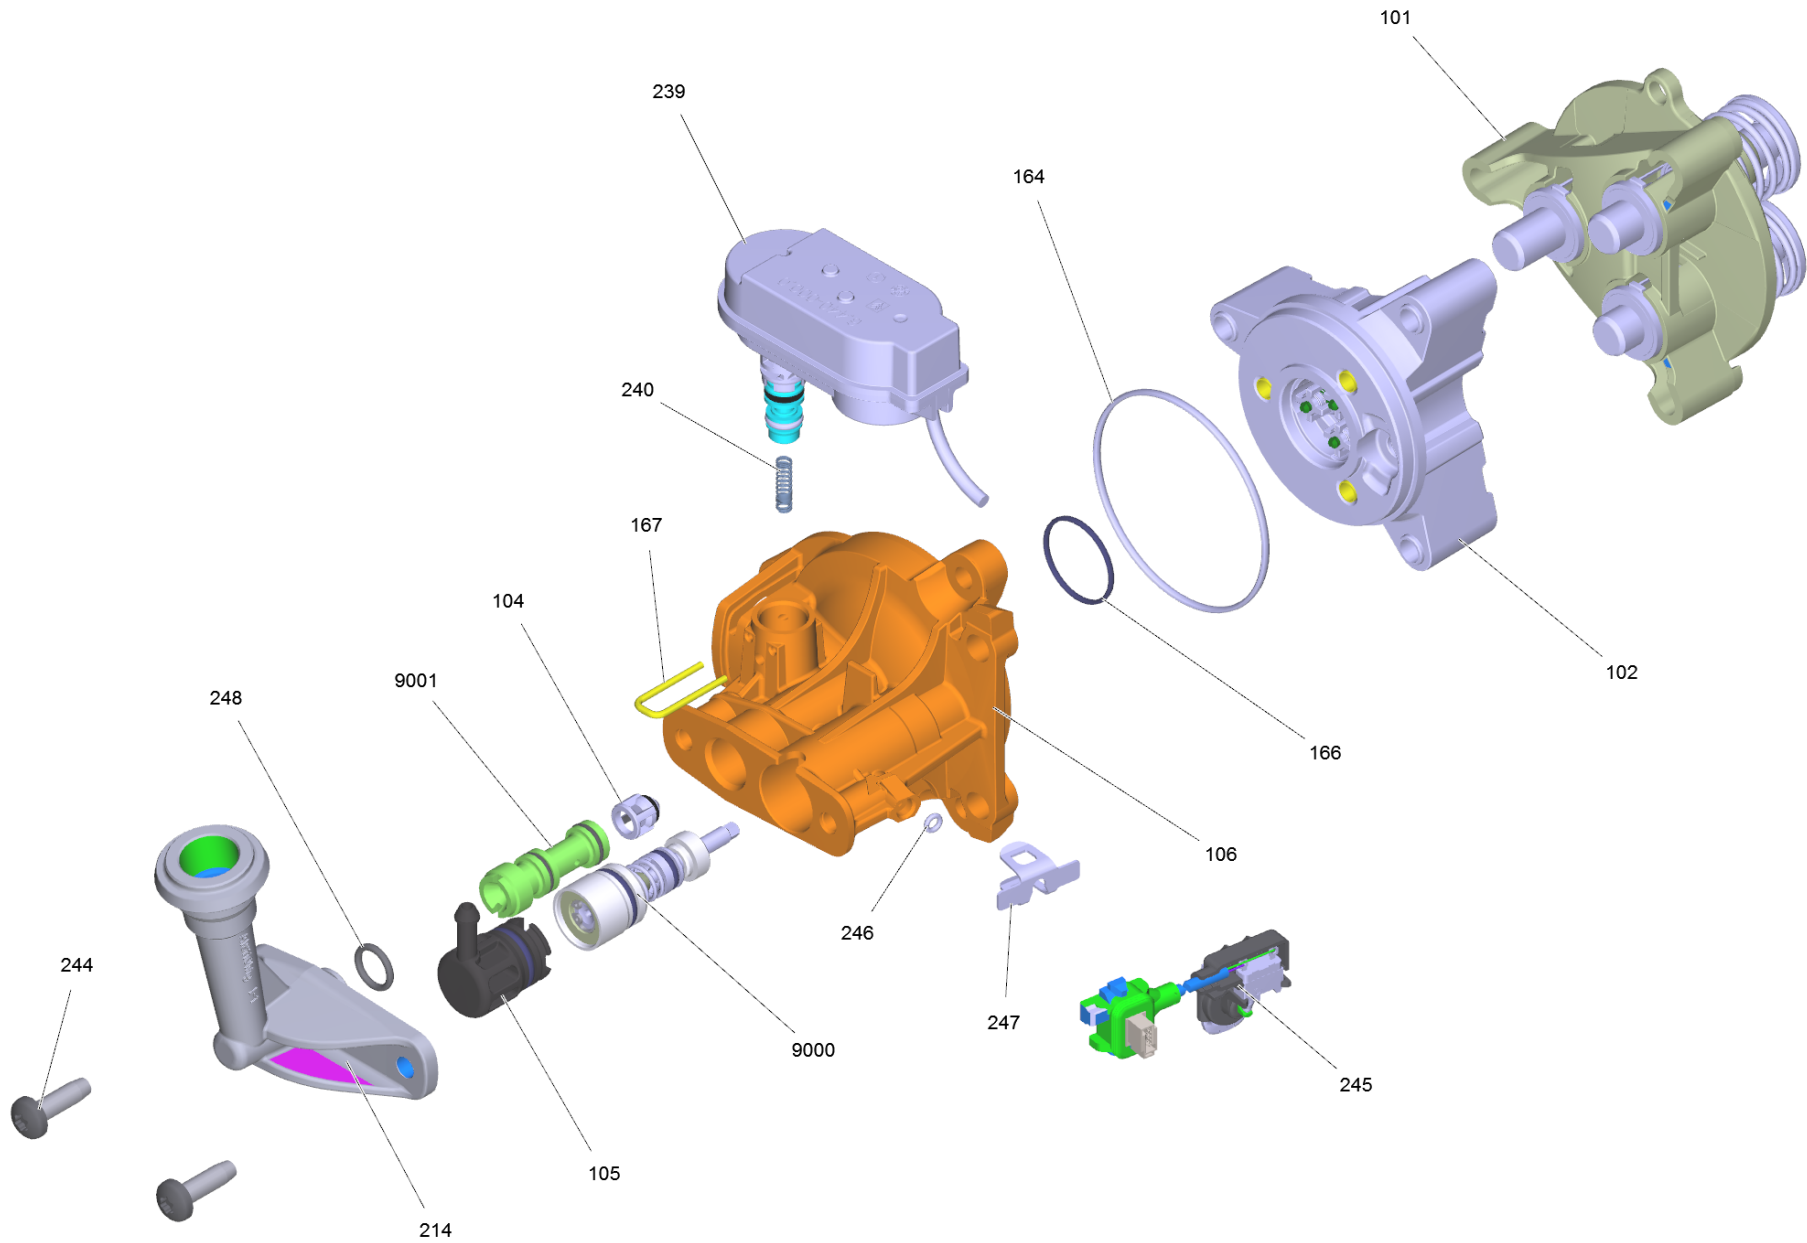

51 Pump head complete K7 FC *EU

Home and Garden \ High pressure cleaner cold water \ Electric motor \ K 7 \ K 7 Full Control Plus Home *EU \ Spare parts list K 7 FC Plus Home *EU \ Pump set complete K7 FC *EU 2017 (DS) \ Pump head complete K7 FC *EU

KÄRCHER

POS	Article no.	Description	Quantity	Unit
167	5.048-048.0	Clamp	1.000	ST
247	5.048-047.0	Clamp pressure sensor	1.000	ST
102	9.002-525.0	Cylinder head alluminio completo (c/imba	1.000	ST
214	5.789-070.0	High-pressure outlet	1.000	ST
106	5.062-718.3	Housing waterproof	1.000	ST
239	6.440-000.3	Lifting drive complete	1.000	ST
9001	4.769-034.0	Nozzle insert only for replacement	1.000	ST
248	6.362-151.0	O-Ring d. 10 x 2 NBR 70	1.000	ST
246	6.363-716.0	O-Ring seal 2,2x1,7 -NBR 80	1.000	ST
166	6.362-562.0	O-Ring seal 21,95X 1,78-NBR 90	1.000	ST
164	6.363-616.0	O-Ring seal 60,0x2,0 -NBR70	1.000	ST
101		Piston guidance complete	1.000	ST
105	9.002-523.0	Plug completo K7 (c/imballo)	1.000	ST
240	5.333-215.0	Pressure spring by-pass	1.000	ST
245	6.630-839.3	Pressure switch only for replacement	1.000	ST
244	7.303-048.0	Screw M6x20 -St-R3R (In6Rd)	2.000	ST
9000	2.885-186.0	Spare parts set excess-current	1.000	ST
104	4.584-022.0	Valve pin complete	1.000	ST