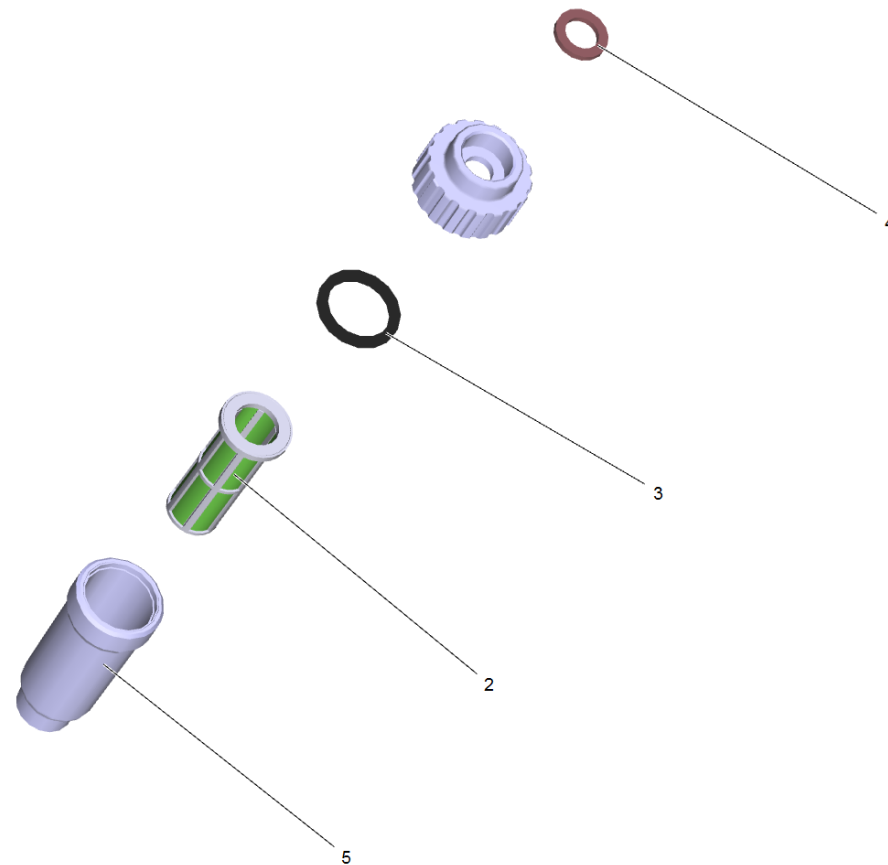

36 Water filter complete (4.730-168.0)

Professional \ High pressure cleaner cold water \ Electric motor \ HD 7/11-4 Cage Contractor *KAP \ Frame \ Water filter complete

36 Water filter complete (4.730-168.0)

Professional \ High pressure cleaner cold water \ Electric motor \ HD 7/11-4 Cage Contractor *KAP \ Frame \ Water filter complete

POS	Article no.	Description	Quantity	Unit
2	5.731-587.0	Water filter	1.000	ST
3	5.363-336.0	Seal	1.000	ST
4	5.363-545.0	Seal	1.000	ST
5	5.731-588.0	Filter housing	1.000	ST