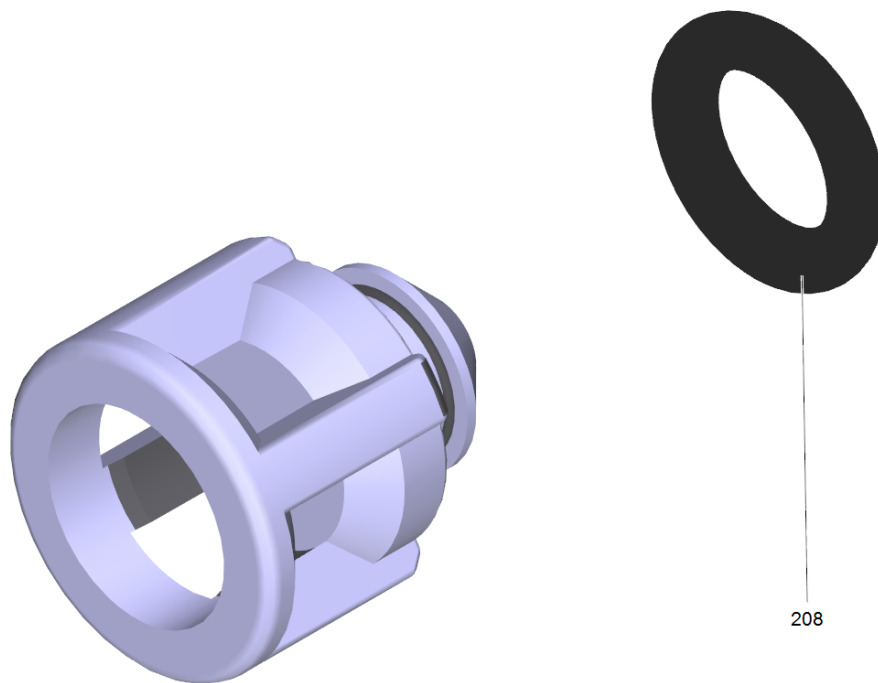

---

POS	Description	Quantity	Unit
10	Add-on kit injector	1.000	ST

---

## 10 Add-on kit injector

POS	Article no.	Description	Quantity	Unit	Foot note text
7	7.305-253.0	Countersunk screw M 4x12-4.8-A2E ISO 70	1.000	ST	
13	5.731-652.0	Filter with weight	1.000	ST	
6	5.321-101.0	Handhold	1.000	ST	
12	6.388-216.0	Hose DN 5	2.000	M	ALS METERWARE BESTELLEN
11	5.443-478.0	Hose stem	1.000	ST	
15	4.769-048.0	Nozzle insert	1.000	ST	HD-HDS 1000 - 1200 L/H
15	4.769-045.0	Nozzle insert HD-GER.500-700 L/H	1.000	ST	HD 500 - 700 L/H
15	4.769-046.0	Nozzle insert HDS-GER.500-700L/H	1.000	ST	HDS 500 - 700 L/H
15	4.769-047.0	Nozzle insert HDS-GER.750-1000L/H	1.000	ST	HD-HDS 750 - 1000 L/H
17	2.880-154.0	O-Ring kit	1.000	ST	
10	6.363-613.0	O-Ring seal 4 x 2 -NBR90	1.000	ST	
14	6.362-384.0	O-Ring seal 9x1,5 - NBR 70	2.000	ST	
2	6.362-392.0	O-Ring seal 10,0 X 2,0	1.000	ST	
4	6.362-365.0	O-Ring seal complete 1ST.-R.- 7,65X 1,7	1.000	ST	
8	5.132-010.0	Plug	1.000	ST	
16	2.883-399.0	Power nozzle 25050	1.000	ST	HDS 500 - 700 L/H
16	2.883-400.0	Power nozzle 25052	1.000	ST	HD 500 - 700 L/H
16	2.883-404.0	Power nozzle 25070	1.000	ST	HD-HDS 750 - 1000 L/H
16	2.883-407.0	Power nozzle 25090	1.000	ST	HD-HDS 1000 - 1200 L/H
5	7.777-999.0	Stockpiling discontinued	1.000	ST	
1	7.307-301.0	Threaded pin M10X 12-A1-50 ISO 7435	1.000	ST	
9	4.584-022.0	Valve pin complete	1.000	ST	
3	5.581-258.0	Valve seat	1.000	ST	

208

9 Valve pin complete (4.584-022.0)

---

<b>POS</b>	<b>Article no.</b>	<b>Description</b>	<b>Quantity</b>	<b>Unit</b>
208	6.363-613.0	O-Ring seal 4 x 2 -NBR90	1.000	ST

---

16 Power nozzle 25050 (2.883-399.0)