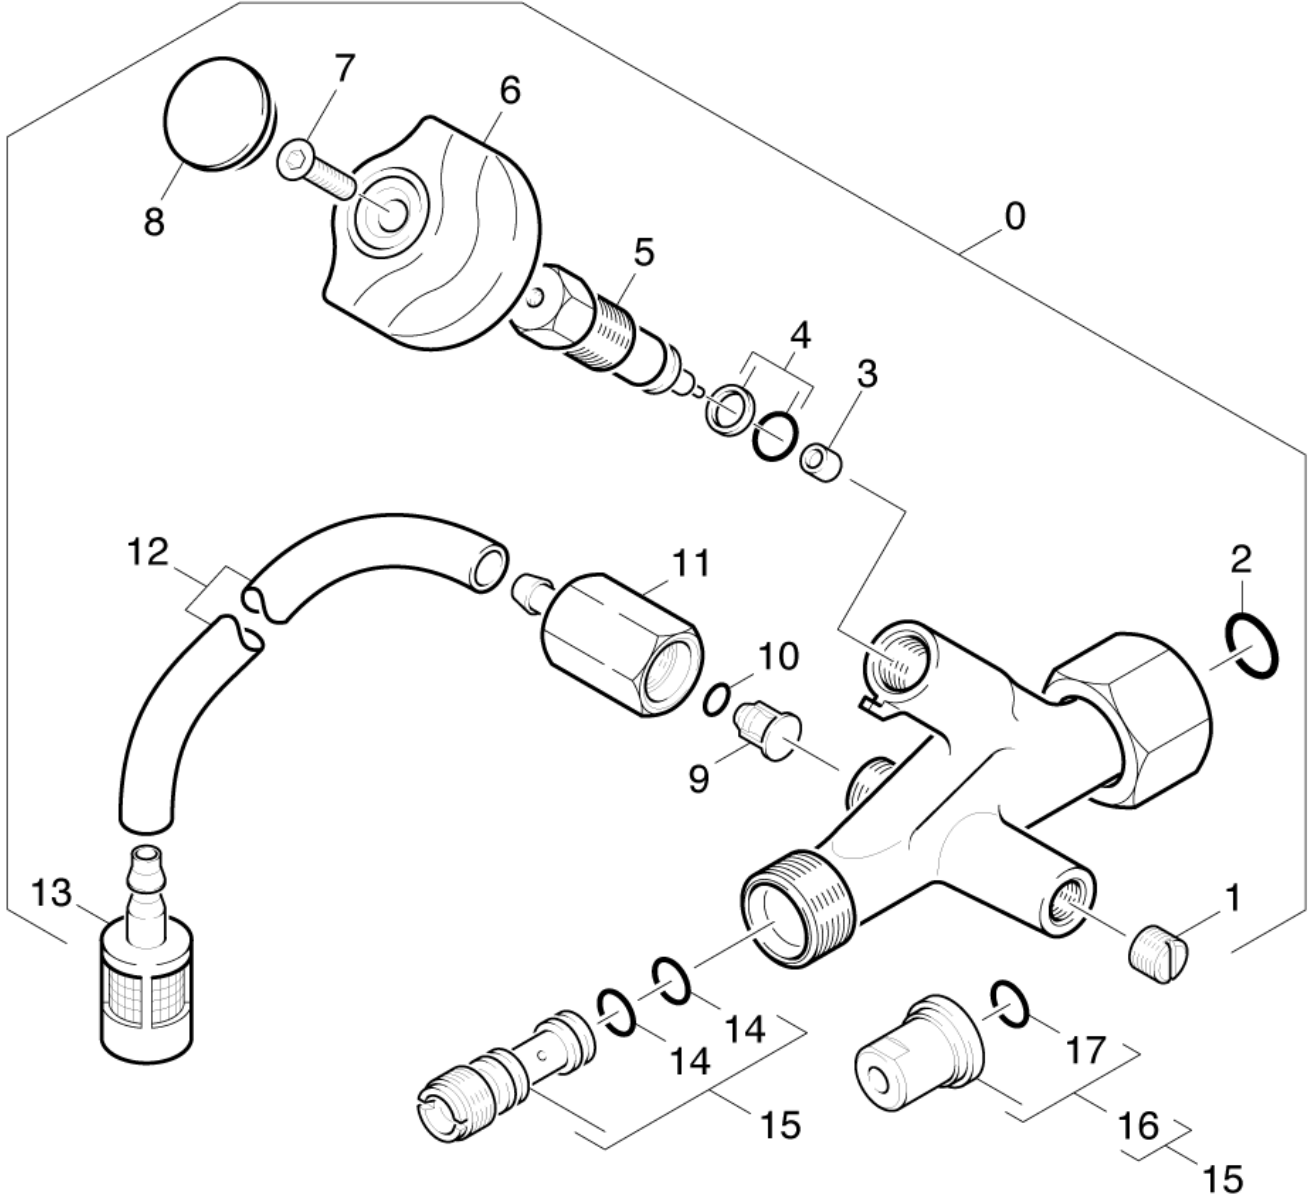

---

POS	Description	Quantity	Unit
10	Add-on kit injector	1.000	ST

---

## 10 Add-on kit injector

POS	Article no.	Description	Quantity	Unit	Foot note text
7	7.305-253.0	Countersunk screw M 4x12-4.8-A2E ISO 70	1.000	ST	
13	5.731-652.0	Filter with weight	1.000	ST	
6	5.321-101.0	Handhold	1.000	ST	
12	6.388-216.0	Hose DN 5	2.000	M	ALS METERWARE BESTELLEN
11	5.443-478.0	Hose stem	1.000	ST	
15	4.769-048.0	Nozzle insert	1.000	ST	HD-HDS 1000 - 1200 L/H
15	4.769-045.0	Nozzle insert HD-GER.500-700 L/H	1.000	ST	HD 500 - 700 L/H
15	4.769-046.0	Nozzle insert HDS-GER.500-700L/H	1.000	ST	HDS 500 - 700 L/H
15	4.769-047.0	Nozzle insert HDS-GER.750-1000L/H	1.000	ST	HD-HDS 750 - 1000 L/H
17	2.880-154.0	O-Ring kit	1.000	ST	
10	6.363-613.0	O-Ring seal 4 x 2 -NBR90	1.000	ST	
14	6.362-384.0	O-Ring seal 9x1,5 - NBR 70	2.000	ST	
2	6.362-392.0	O-Ring seal 10,0 X 2,0	1.000	ST	
4	6.362-365.0	O-Ring seal complete 1ST.-R.- 7,65X 1,7	1.000	ST	
8	5.132-010.0	Plug	1.000	ST	
16	2.883-399.0	Power nozzle 25050	1.000	ST	HDS 500 - 700 L/H
16	2.883-400.0	Power nozzle 25052	1.000	ST	HD 500 - 700 L/H
16	2.883-404.0	Power nozzle 25070	1.000	ST	HD-HDS 750 - 1000 L/H
16	2.883-407.0	Power nozzle 25090	1.000	ST	HD-HDS 1000 - 1200 L/H
5	7.777-999.0	Stockpiling discontinued	1.000	ST	
1	7.307-301.0	Threaded pin M10X 12-A1-50 ISO 7435	1.000	ST	
9	4.584-022.0	Valve pin complete	1.000	ST	
3	5.581-258.0	Valve seat	1.000	ST	

208

9 Valve pin complete (4.584-022.0)

---

<b>POS</b>	<b>Article no.</b>	<b>Description</b>	<b>Quantity</b>	<b>Unit</b>
208	6.363-613.0	O-Ring seal 4 x 2 -NBR90	1.000	ST

---

16 Power nozzle 25050 (2.883-399.0)

---

POS	Article no.	Description	Quantity	Unit
1	7.362-501.0	O-Ring seal 10x2 EPDM 70 DIN 3770	1.000	ST