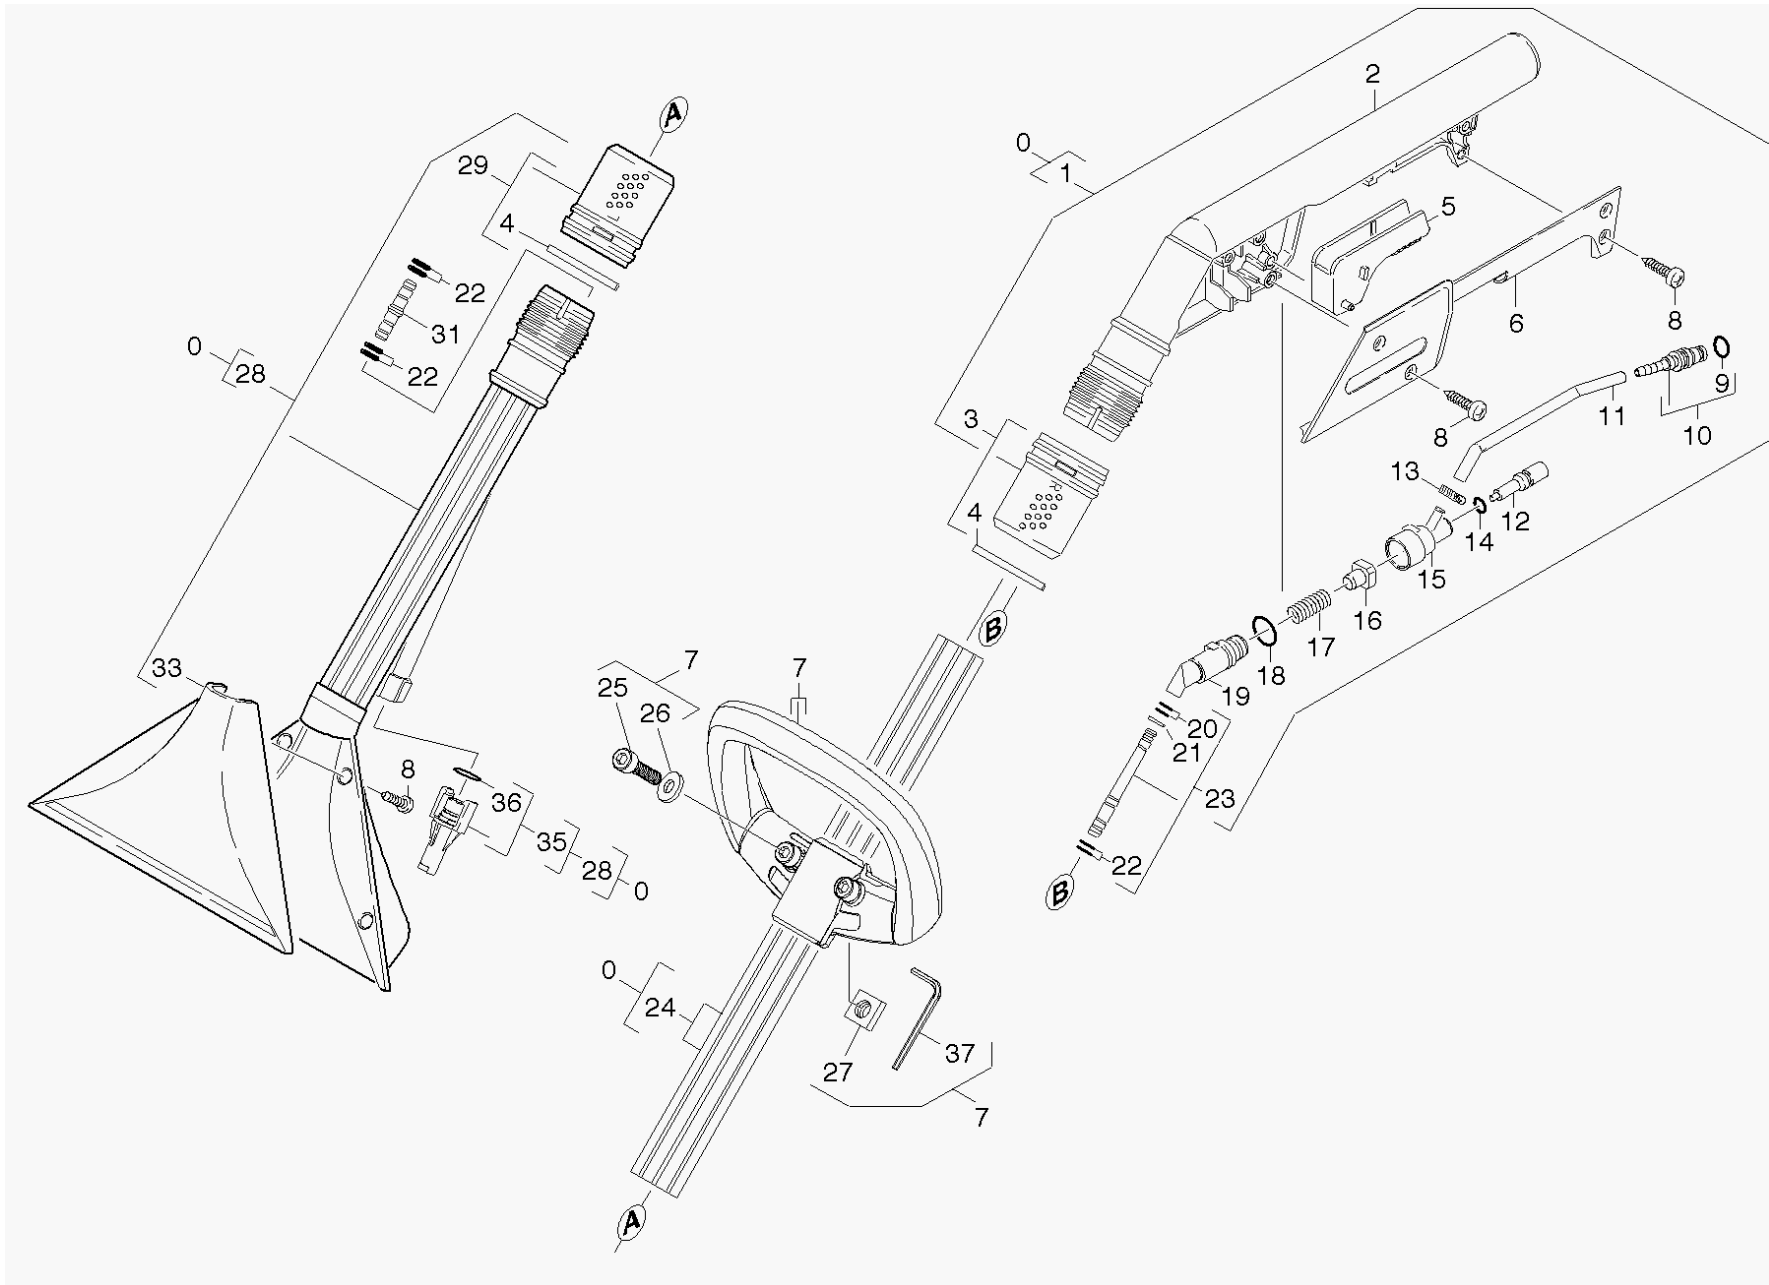

61 Floor tool

Home and Garden \ Spray extraction \ PUZZI 200 \ PUZZI 200 *EU \ Spare parts list PUZZI 200 \ Floor tool complete \ Floor tool

61 Floor tool

Home and Garden \ Spray extraction \ PUZZI 200 \ PUZZI 200 *EU \ Spare parts list PUZZI 200 \ Floor tool complete \ Floor tool

KÄRCHER

POS	Article no.	Description	Quantity	Unit	Remark	Foot note text
0	4.130-127.0	Nozzle complete	1	PC		INCLUDES HANDLE, SUCTION TUBE AND FLOOR TOOL
0	4.130-444.0	Nozzle for stairs	1	PC		INCLUDES HANDLE, SUCTION TUBE AND FLOOR TOOL
1	4.321-101.0	Handhold complete	1	PC		
2	5.321-569.0	Handhold	1	PC		
3	4.310-010.0	Nut right hand thread	1	PC		
4	5.343-014.0	Locking ring	2	PC		
5	5.481-157.0	Lever	1	PC		
6	5.031-038.0	Moulded part	1	PC		
7	4.321-186.0	Hand grip PUZZI 100/200	1	PC		
8	7.303-116.0	Screw 4x12-A2-70 (IN6RD)	8	PC		
9	6.362-498.0	O-Ring seal 6,75x1,78 NBR 70	1	PC		
10	4.443-019.0	Hose stem	1	PC		
11	6.390-237.0	Hose PU DN 6x1	1	ZST		TO ORDER AS CUT GOODS
12	5.584-033.0	Valve pin	1	PC		
13	6.390-257.0	Hose clip	2	PC		
14	6.362-401.0	O-Ring seal 3,1 X 1,6	1	PC		
15	5.587-139.0	Valve housing	1	PC		
16	5.584-034.0	Valve pin	1	PC		
17	5.332-082.0	Helical spring	1	PC		
18	6.362-402.0	O-Ring seal 11,0 X 1,3-NBR 70	1	PC		
19	5.030-670.0	Moulded part	1	PC		
20	6.362-761.0	O-Ring seal 4,0 X 1,2	2	PC		
21	7.343-201.0	Lock washer 6-FST-PHR DIN 6799	1	PC		
22	6.362-472.0	O-Ring seal 6,0 X 1,0-NBR 70	6	PC		
23	4.127-009.0	Extension	1	PC		
24	5.029-257.0	Suction tube aluminium	1	PC	L = 630MM	
	Item text1: / 4.130-127.0					
24	5.029-283.0	Suction tube window nozzle	1	PC	L = 166MM	
	Item text1: / 4.130-128.0					
25	7.306-024.0	Cylinder head screw M6x30 -8.8-A2E ISO4762	2	PC		
26	7.312-292.0	Washer 6 -A2 ISO 7093-1	2	PC