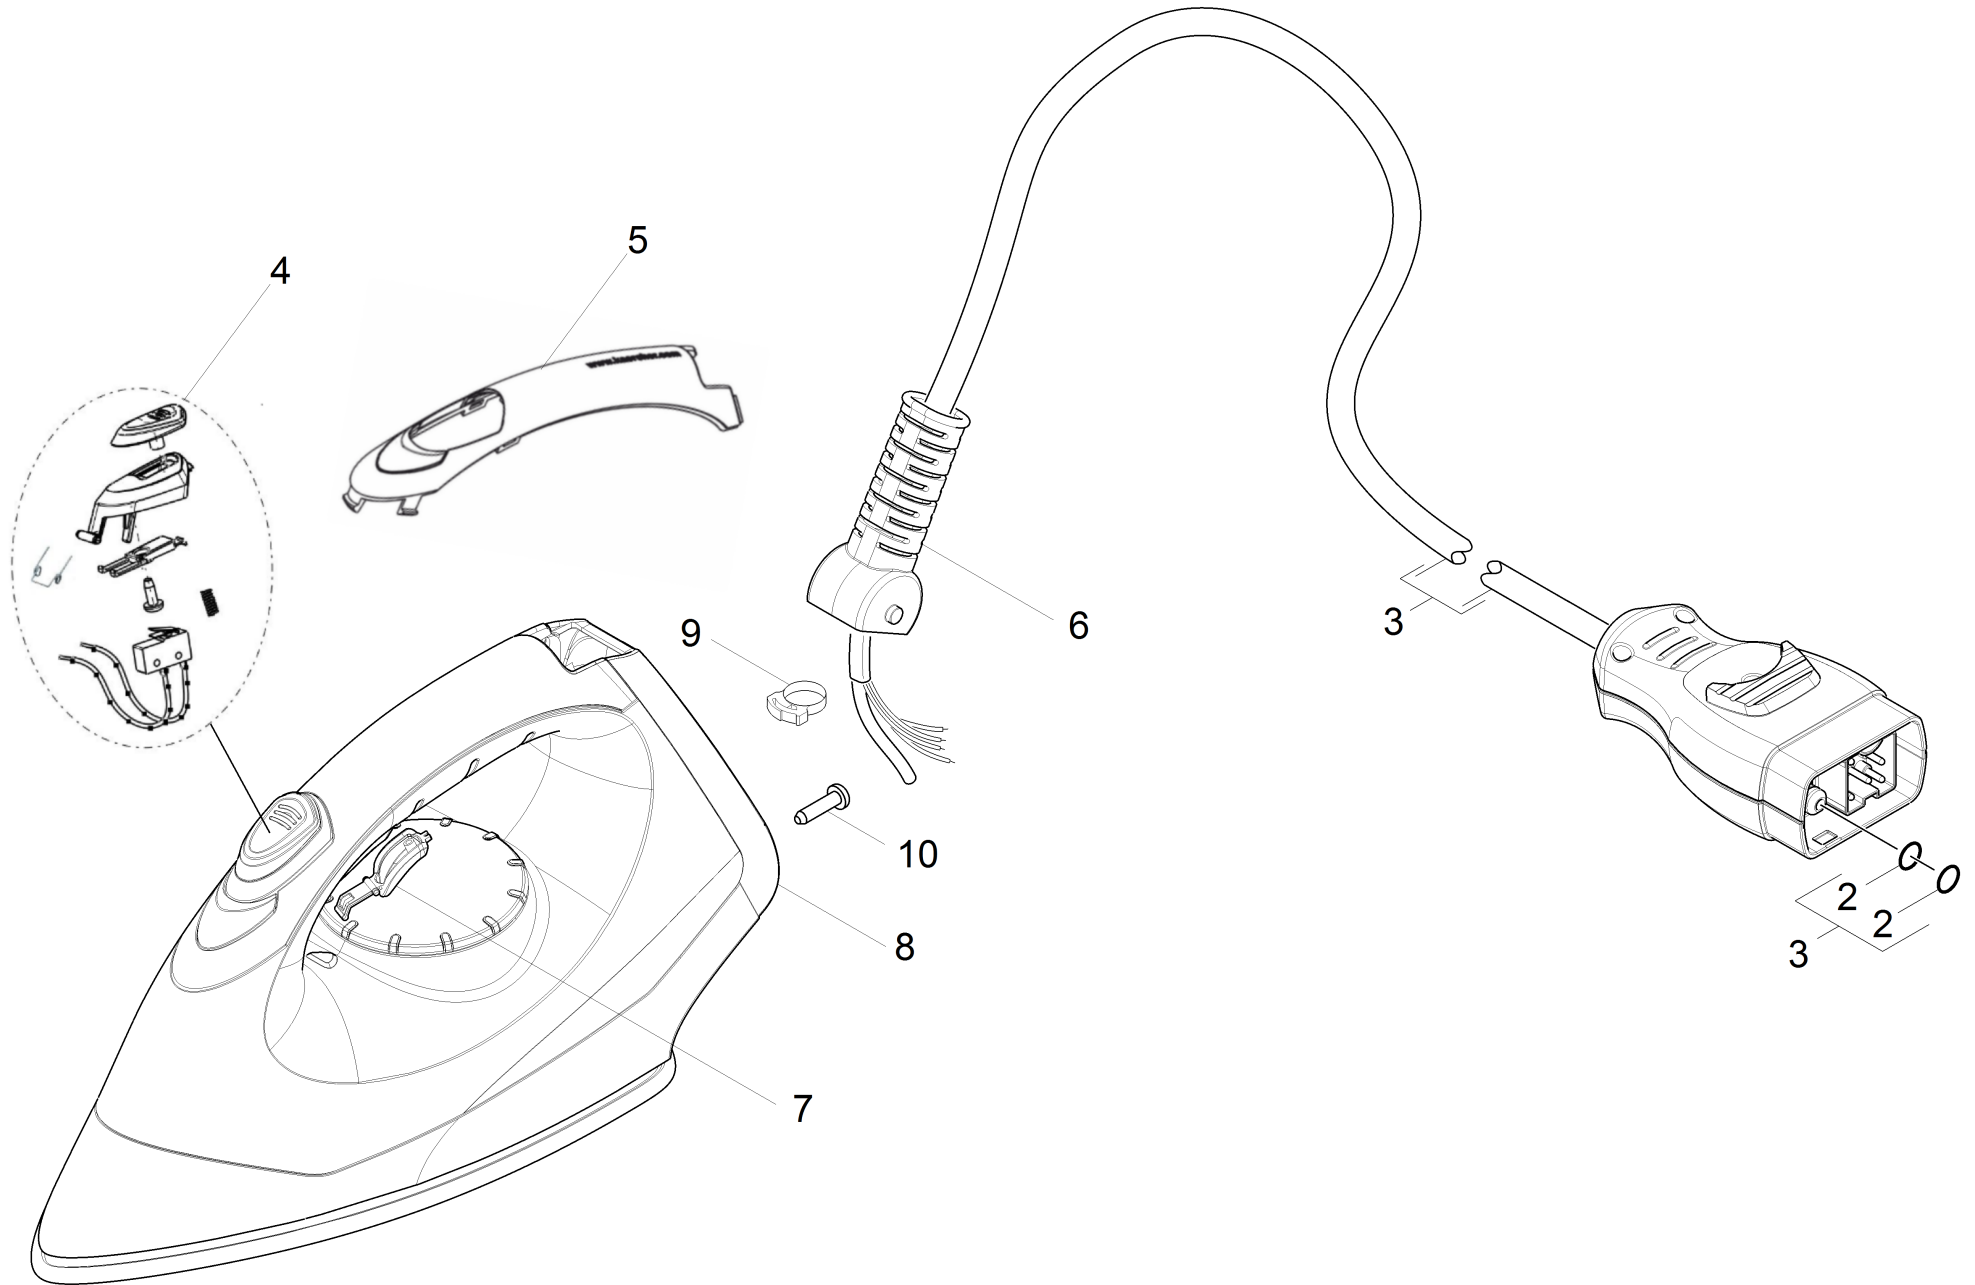

1 Smoothing iron special accessories I 600 (2.863-208.0)

Home and Garden \ Steamer \ SC 5 + Ironkit *EU \ Spare parts list SC 5 *EU Iron kit \ Smoothing iron \ Smoothing iron special accessories I 600

1 Smoothing iron special accessories I 600 (2.863-208.0)

Home and Garden \ Steamer \ SC 5 + Ironkit *EU \ Spare parts list SC 5 *EU Iron kit \ Smoothing iron \ Smoothing iron special accessories I 600

KÄRCHER

POS	Article no.	Description	Quantity	Unit
2	6.362-923.0	O-Ring seal 6,75X 1,78	2.000	ST
3	4.322-010.0	Steam hose complete replacement I 6006 w	1.000	ST
4	4.862-006.0	Set pushbutton smoothing iron I 6006	1.000	ST
5	4.512-113.0	Covering cap handhold replacement yw	1.000	ST
6	5.862-023.0	Bend protection I 6006 bk	1.000	ST
7	5.862-031.0	Pushbutton bottom I 6006 bk	1.000	ST
8	6.862-000.0	Rear panel smoothing iron replacement I	1.000	ST
9	6.389-993.0	Hose clip 7,5 - 9,0	1.000	ST
10	7.303-092.0	Screw 3x12 -10.9-R2R (K-In6Rd)	1.000	ST