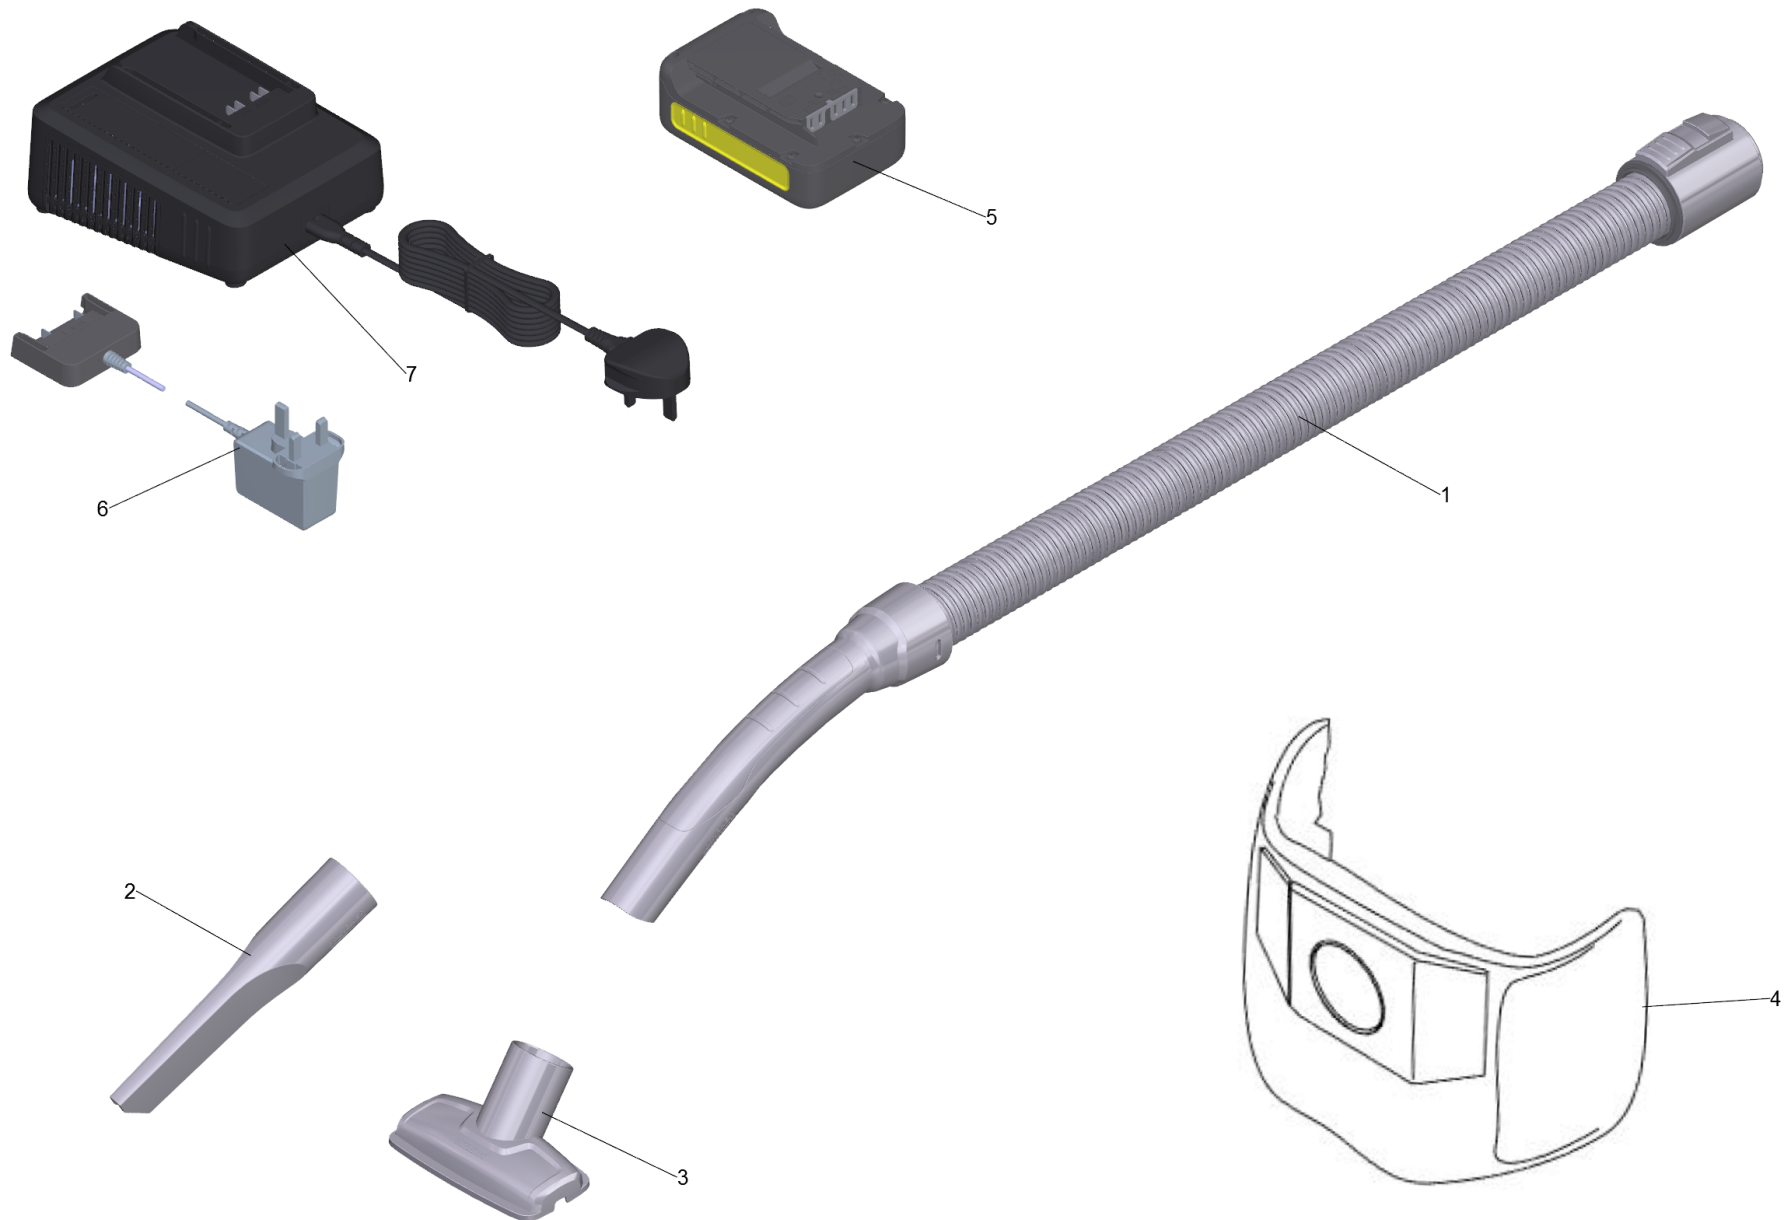

30 ACCESSORIES

Home and Garden \ Vacuum cleaner \ Wet-/Dry vacuum cleanerwet \ WD 1 Compact Battery *INT \ ACCESSORIES

30 ACCESSORIES

Home and Garden \ Vacuum cleaner \ Wet-/Dry vacuum cleanerwet \ WD 1 Compact Battery *INT \ ACCESSORIES

POS	Article no.	Description	Quantity	Unit	Remark
1	9.754-445.0	Hose completely extruded	1	PC	
2	9.765-274.0	Crevice nozzle DN35	1	PC	
3	9.765-275.0	Upholstery nozzle DN35	1	PC	
4	2.863-297.0	Filter bags WD 1 Compact Battery 5pc.	1	PC	
5	2.445-034.0	Battery Power 18/25 DW *INT	1	PC	
5	2.445-035.0	Battery Power 18/50 DW *INT	1	PC	
6	6.445-050.3	Plug-in charger packaged 18/5 *EU	1	PC	*EU
6	6.445-052.3	Plug-in charger packaged 18/5 *GB	1	PC	*GB
6	6.445-054.3	Plug-in charger Battery Power 18/5 *JP	1	PC	*JP
6	6.445-056.3	Plug-in charger Battery Power 18/5 *AU	1	PC	*AU
7	2.445-050.0	Battery charger Battery Power+ 18/60 *AU	1	PC	18V/6,0A *AU
7	2.445-057.0	Uni-Charger Battery Power+ 18-36/60 *AU	1	PC	18/36V - 2,5-6,0A *AU
7	2.445-056.0	Uni-Charger Battery Power+ 18-36/60 *JP	1	PC	18/36V - 2,5-6,0A *JP
7	2.445-055.0	Uni-Charger Battery Power+ 18-36/60 *GB	1	PC	18/36V - 2,5-6,0A *GB
7	2.445-054.0	Uni-Charger Battery Power+ 18-36/60 *EU	1	PC	18/36V - 2,5-6,0A *EU
7	2.445-052.0	Battery charger Battery Power+ 18/60 *CUL	1	PC	18V/6,0A *US
7	2.445-038.0	Fast battery recharger Battery Power 18 V *JP	1	PC	18V/2,5A *JP
7	2.445-048.0	Battery charger Battery Power+ 18/60 *JP	1	PC	18V/6,0A *JP
7	2.445-046.0	Battery charger Battery Power+ 18/60 *GB	1	PC	18V/6,0A *GB
7	2.445-044.0	Battery charger Battery Power+ 18/60 *EU	1	PC	18V/6,0A *EU
7	2.445-040.0	Fast battery recharger Battery Power 18 V *AU	1	PC	18V/2,5A *AU
7	2.445-036.0	Fast battery recharger Battery Power 18 V *GB	1	PC	18V/2,5A *GB
7	2.445-032.0	Fast battery recharger Battery Power 18 V *EU	1	PC	18V/2,5A *EU
7	2.445-058.0	Uni-Charger Battery Power+ 18-36/60 *CUL	1	PC	18/36V - 2,5-6,0A *US