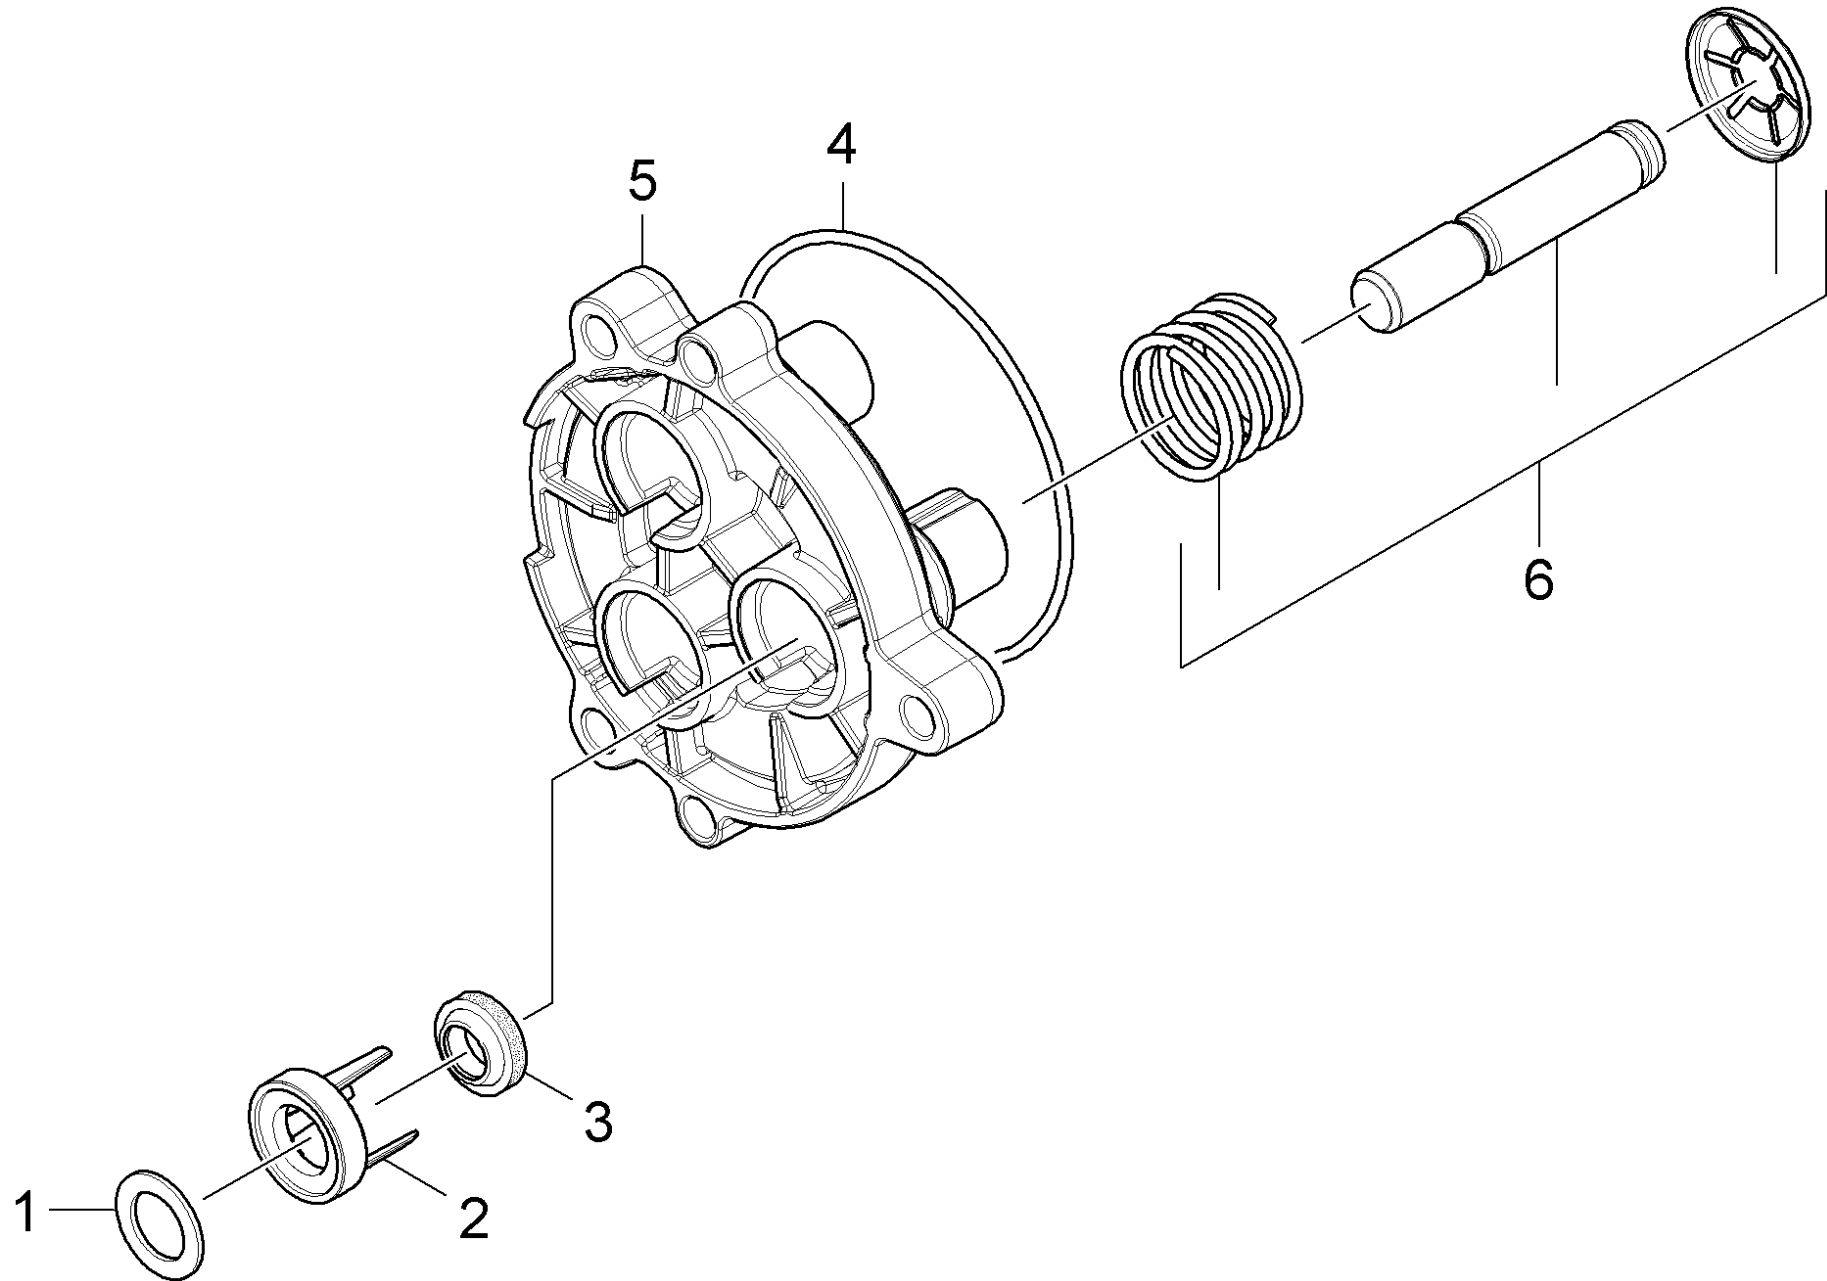

22 Piston guidance

Home and Garden \ High pressure cleaner cold water \ Electric motor \ K 7 \ K 7 Compact Home *EU \ Spare parts list K7 Compact \ Pump set \ Piston guidance

22 Piston guidance

Home and Garden \ High pressure cleaner cold water \ Electric motor \ K 7 \ K 7 Compact Home *EU \ Spare parts list K7 Compact \ Pump set \ Piston guidance

POS	Article no.	Description	Quantity	Unit
1	5.116-380.0	Washer piston guidance	3.000	ST
2	5.116-381.0	Supporting disk	3.000	ST
3	6.363-633.0	Grooved ring 12x18x6/5/1	3.000	ST
4	6.363-449.0	O-Ring seal 72x2 -NBR70	1.000	ST
5	5.062-349.0	Piston guidance 90° K7	1.000	ST
6	9.002-522.0	Piston completo K7 (c/imballo)	3.000	ST