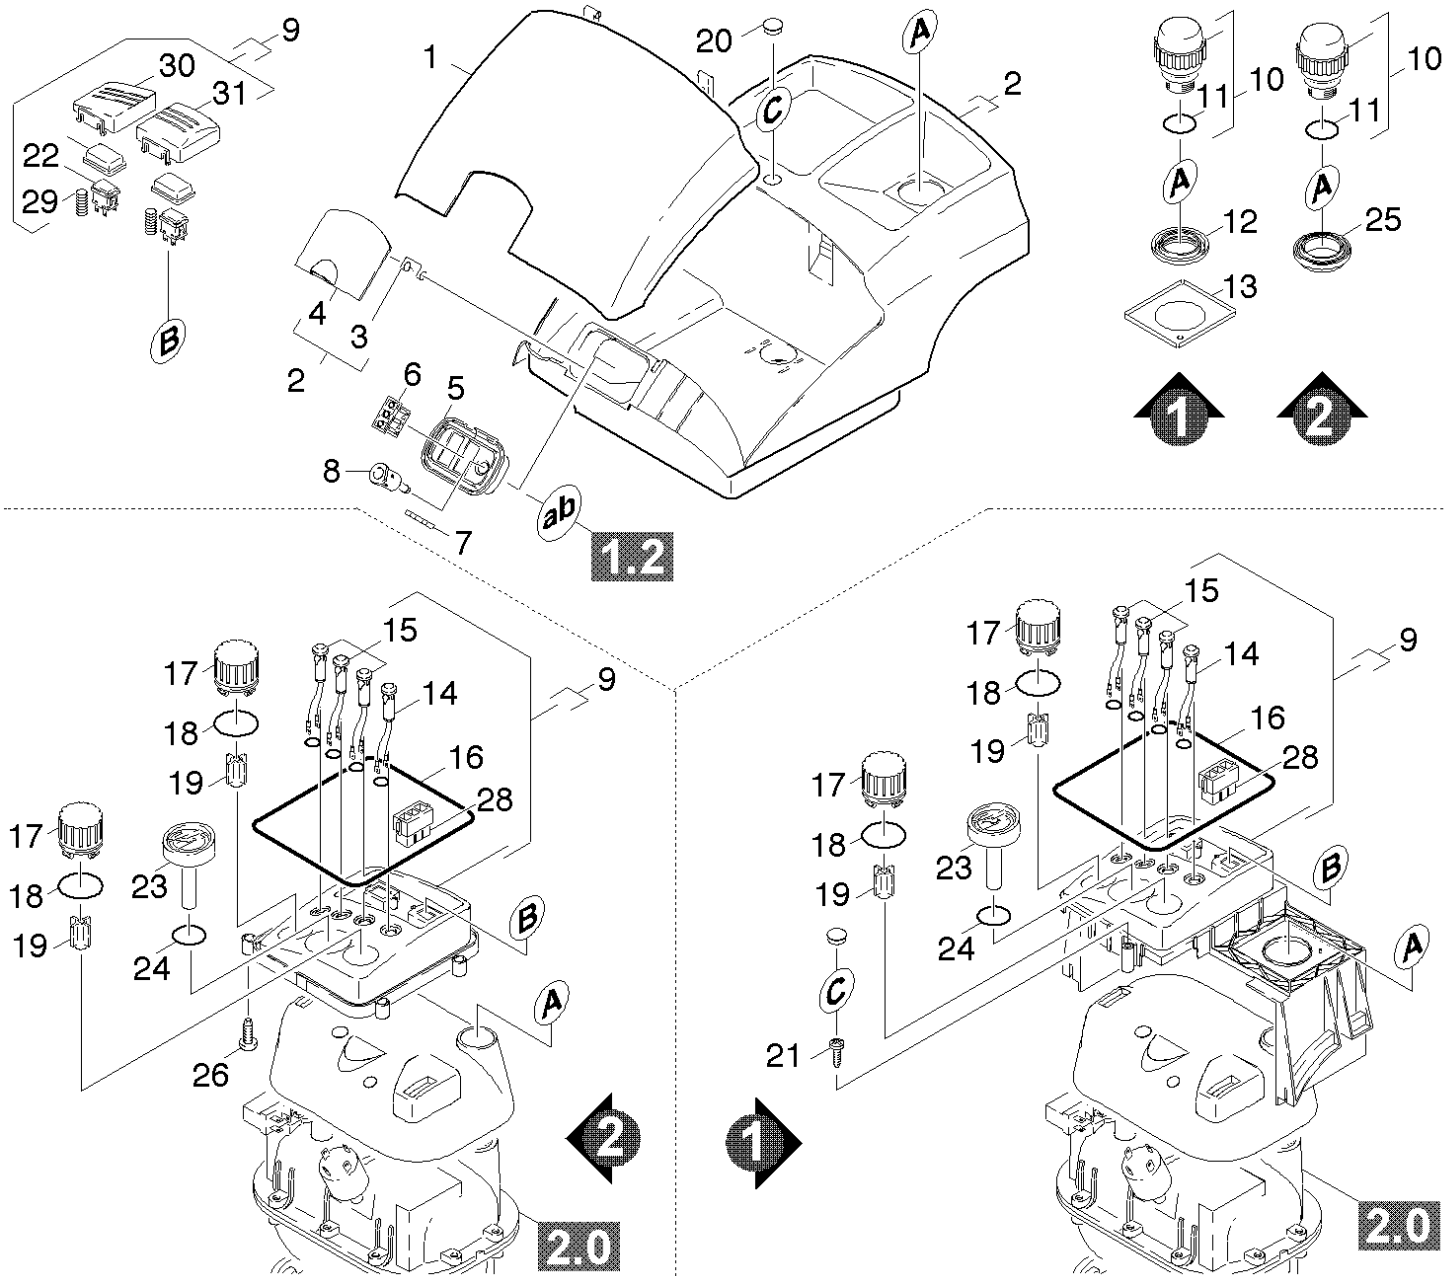

11 Appliance top part

Home and Garden \ Steamer \ K 1701-M.BE *EU \ Spare parts list VAP K 1701 \ Appliance individual parts \ Appliance top part

11 Appliance top part

Home and Garden \ Steamer \ K 1701-M.BE *EU \ Spare parts list VAP K 1701 \ Appliance individual parts \ Appliance top part

POS	Article no.	Description	Quantity	Unit	Serial number from	Serial number to	Remark	Foot note text
20	5.031-196.0	Cap	1.000	ST				GRAU
20	5.031-633.0	Cap	1.000	ST			KORNGELB	GELB
4	5.063-823.0	Cover	1.000	ST			KORNGELB	GELB
4	5.063-620.0	Cover	1.000	ST				GRAU
1	5.067-026.0	Cover VAP K 1701	1.000	ST			KORNGELB	GELB
19	5.321-485.0	Handhold turret	2.000	ST				
8	5.409-514.0	Nipple	1.000	ST				
11	6.362-927.0	O-Ring seal 21,89X 2,62 -EPDM	1.000	ST				
18	6.362-522.0	O-Ring seal 24,0 X 2,0	2.000	ST				
24	6.362-411.0	O-Ring seal 25,0 X 2,0 -NBR 70	1.000	ST				
14	6.651-322.0	Pilot lamp red	1.000	ST				
15	6.651-337.0	Pilot lamp yellow	3.000	ST				
28	6.647-657.0	Plug male part	1.000	ST				
5	5.031-262.0	Plug socket	1.000	ST				
6	6.600-105.0	Plug socket element black	2.000	ST				
31	5.324-048.0	Pushbutton large	1.000	ST		231890	VERS.1	
30	5.324-049.0	Pushbutton small	1.000	ST	231890		VERS.2	
10	4.590-075.0	Safety lock	1.000	ST				
26	7.303-095.0	Screw 4x 12-ST-10.9-R2R (IN6RD)	4.000	ST			VERS.2	
21	7.303-109.0	Screw 5x25 -10.9-R2R (In6Rd)	1.000	ST			VERS. 1	
16	5.363-347.0	Seal	1.000	ST				
7	5.363-364.0	Seal	1.000	ST				
25	5.363-537.0	Seal	1.000	ST			VERS.2	
12	5.363-371.0	Seal	1.000	ST			VERS.1	
13	5.047-352.0	Sheet metal component	1.000	ST			VERS.1	
29	6.330-016.0	Spring	2.000	ST				
1	7.777-999.0	Stockpiling discontinued	1.000	ST				GRAU