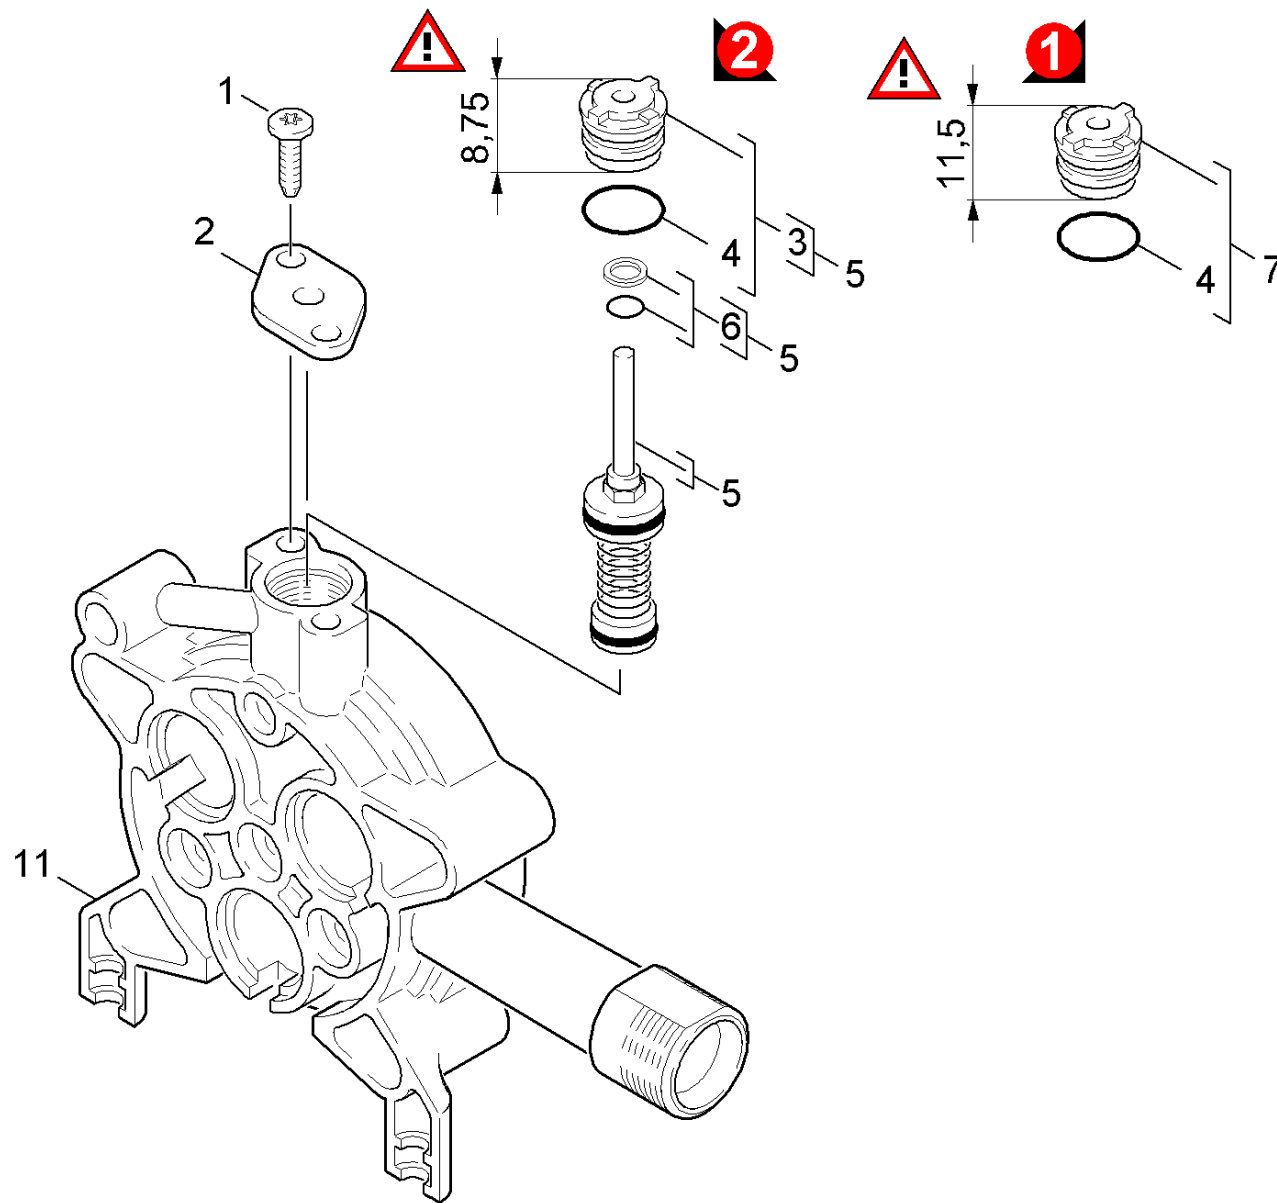

21 Excess-current

Overview technical documents/Home & Garden/High pressure cleaner cold water/Electric motor/K 5/K 502 MS

*FR (1.069-910.0)/Spare parts list K 502 MS/20 Pump set/21 Excess-current

21 Excess-current

Overview technical documents/Home & Garden/High pressure cleaner cold water/Electric motor/K 5/K 502 MS *FR (1.069-910.0)/Spare parts list K 502 MS/20 Pump set/21 Excess-current

Rez.daļas/nodil.pakļ.dajas	Poz.	Materiāla Nr.	Nosaukums	Daudzums	Pārdoš. vienība	no sēr. Nr.	līdz sēr. Nr.	Daž. informācija
	1	7.303-048.0	Screw M6x20 -St-R3R (In6Rd)	2.000	ST	0000000000	0000000000	
	2	5.064-127.0	Cover	1.000	ST	0000000000	0000000000	
	3	4.030-123.0	Moulded part complete only for replaceme	1.000	ST	0000000000	0000000000	VERSION 2
X-X	4	6.362-169.0	Gredzenblīve 12,0 X 2,0	1.000	ST	0000000000	0000000000	
X	5	4.580-675.0	Excess current complete	1.000	ST	0000000000	0000000000	
X	6	6.362-852.0	Gredzenblīve, pilns komplekts 3,69	1.000	ST	0000000000	0000000000	
	7	4.030-069.0	Moulded part complete only for replaceme	1.000	ST	0000000000	0000000000	VERSION 1
	11	5.060-642.0	Virzuļa vadotne	1.000	ST	0000000000	0000000000	
	100	2.883-826.0	PUMP SET	1.000	ST			