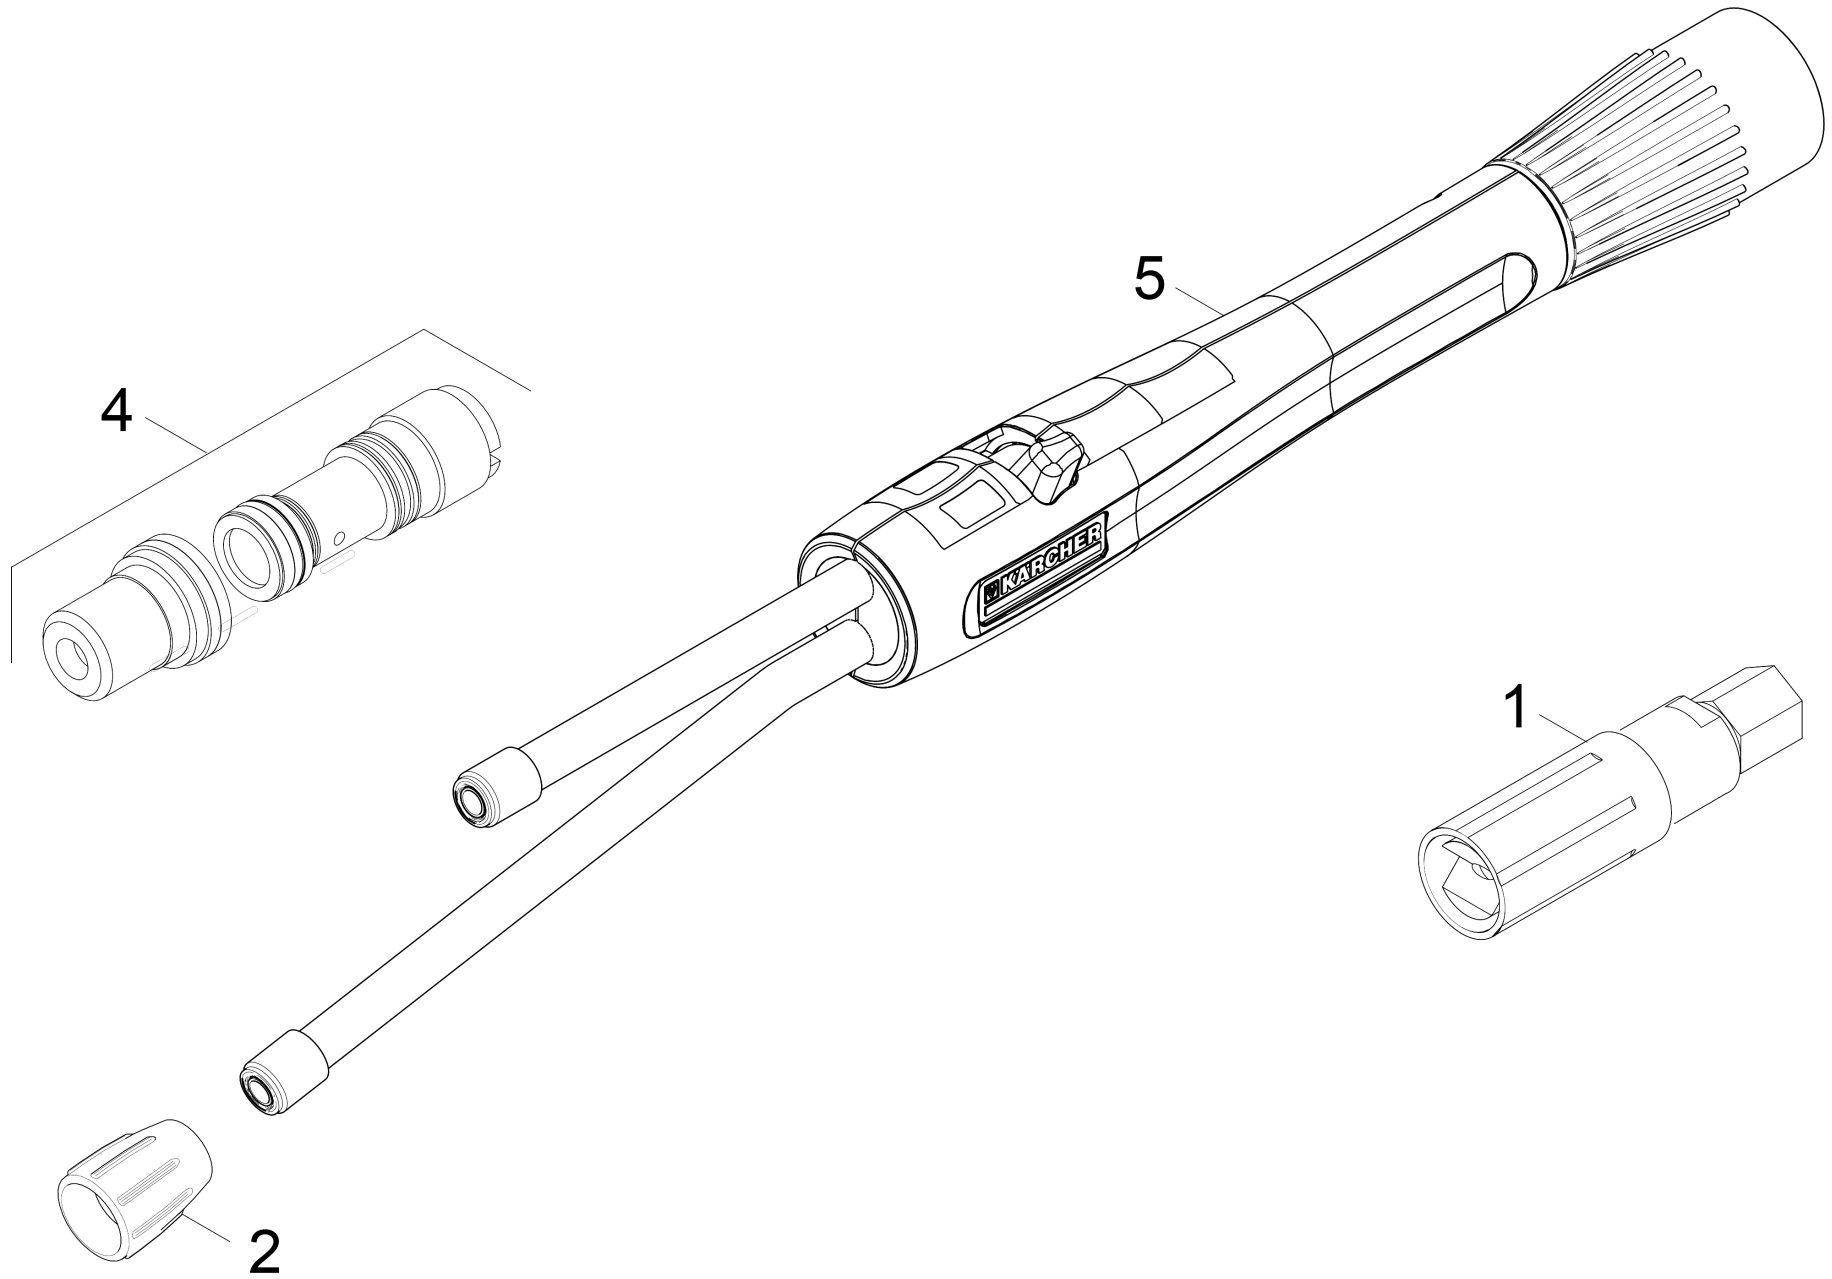

10 Foam nozzle

Professional \ High pressure cleaner hotwater \ Accessories \ Easy-Foam-Set \ Spare parts list set Inno + Easy Foam \ Foam nozzle

10 Foam nozzle

Professional \ High pressure cleaner hotwater \ Accessories \ Easy-Foam-Set \ Spare parts list set Inno + Easy Foam \ Foam nozzle

POS	Article no.	Description	Quantity	Unit
1	4.767-072.3	Foam nozzle	1	PC
	Item text1: 2.640-691.0 /-692.0 /-693.0 /-544.0			
	Item text2: /-564.0			
1	4.767-158.0	Foam nozzle *j	1	PC
	Item text1: 2.641-762.0 /-764.0 /-765.0 /-766.0			
	Item text2: -767.0 /-768.0			
2	5.401-129.0	Screw connector part	1	PC
4	2.640-687.0	Nozzle pack	1	PC
	Item text1: / 2.640-151.0 / -691.0			
4	2.640-688.0	Nozzle pack 090	1	PC
	Item text1: / 2.640-151.0 / -691.0			
	Item text2: /2.641-544.0 / -564.0			
4	2.640-689.0	Nozzle pack 110	1	PC
	Item text1: / 2.640-151.0 / -691.0			
4	2.640-694.0	Nozzle pack 090	1	PC
	Item text1: / 2.640-692.0 / -693.0			
4	2.640-695.0	Nozzle pack 110	1	PC
	Item text1: / 2.640-692.0 / -693.0			
4	2.640-870.0	Nozzle pack 055	1	PC
	Item text1: / 2.640-151.0 / -691.0			
4	2.640-902.0	Nozzle pack 070	1	PC
	Item text1: / 2.640-151.0			
5	4.760-557.3	Jet pipe	1	PC