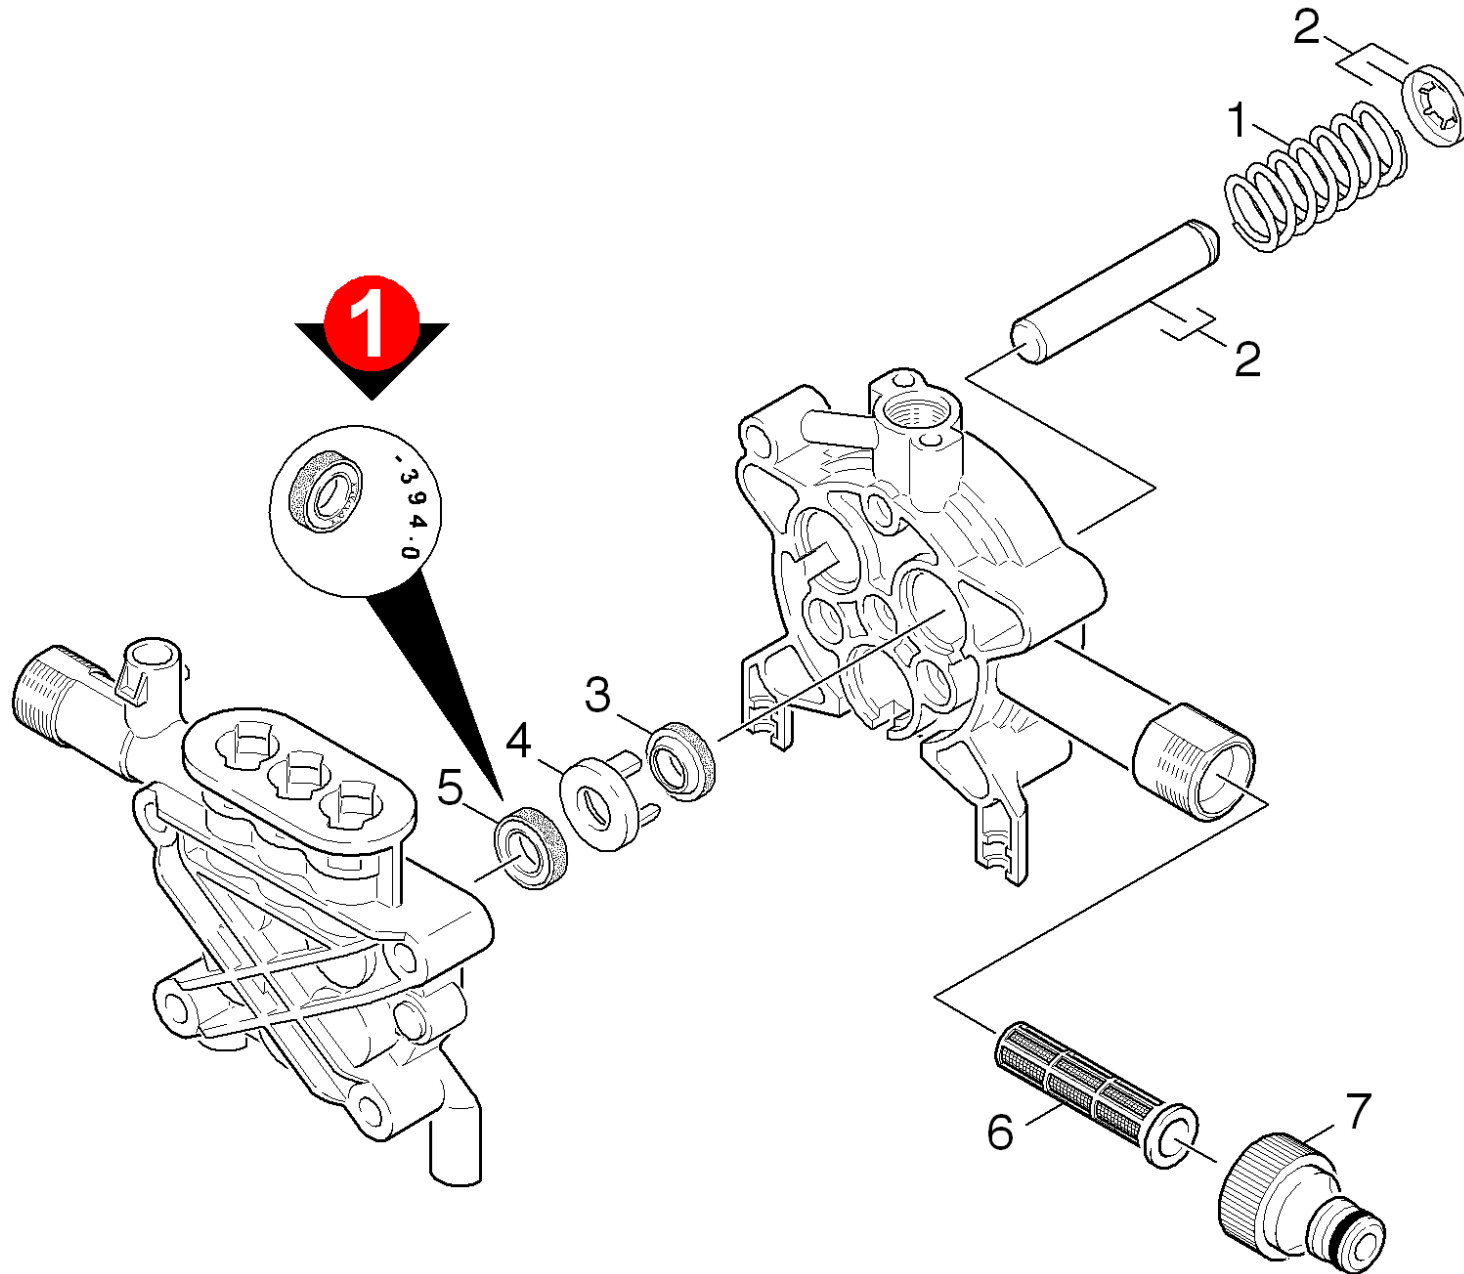

# 22 Piston

Home and Garden \ High pressure cleaner cold water \ Electric motor \ K 5 \ K 5.05M-PL-RWB-TR\*EU \ Spare parts list K 520 M \ Pump set \ Piston

## 22 Piston

Home and Garden \ High pressure cleaner cold water \ Electric motor \ K 5 \ K 5.05M-PL-RWB-TR\*EU \ Spare parts list K 520 M \ Pump set \ Piston

**KÄRCHER**

POS	Article no.	Description	Quantity	Unit	Remark	Foot note text
7	6.465-031.0	Connection 3/4	1	PC		
6	5.731-011.0	Fine filter	1	PC		
5	6.362-875.0	Grooved ring	3	PC	VERSION 2	
5	6.365-394.0	Grooved ring 12x20x5,3/2,8	3	PC	VERSION 1	
3	6.365-393.0	Oil sealing 12x20x4/6	3	PC		
2	4.553-173.0	Piston complete	3	PC		
1	5.332-391.0	Pressure spring	3	PC		
4	5.115-674.0	Washer	3	PC		NATURE
4	5.116-175.0	Washer	3	PC		YELLOW