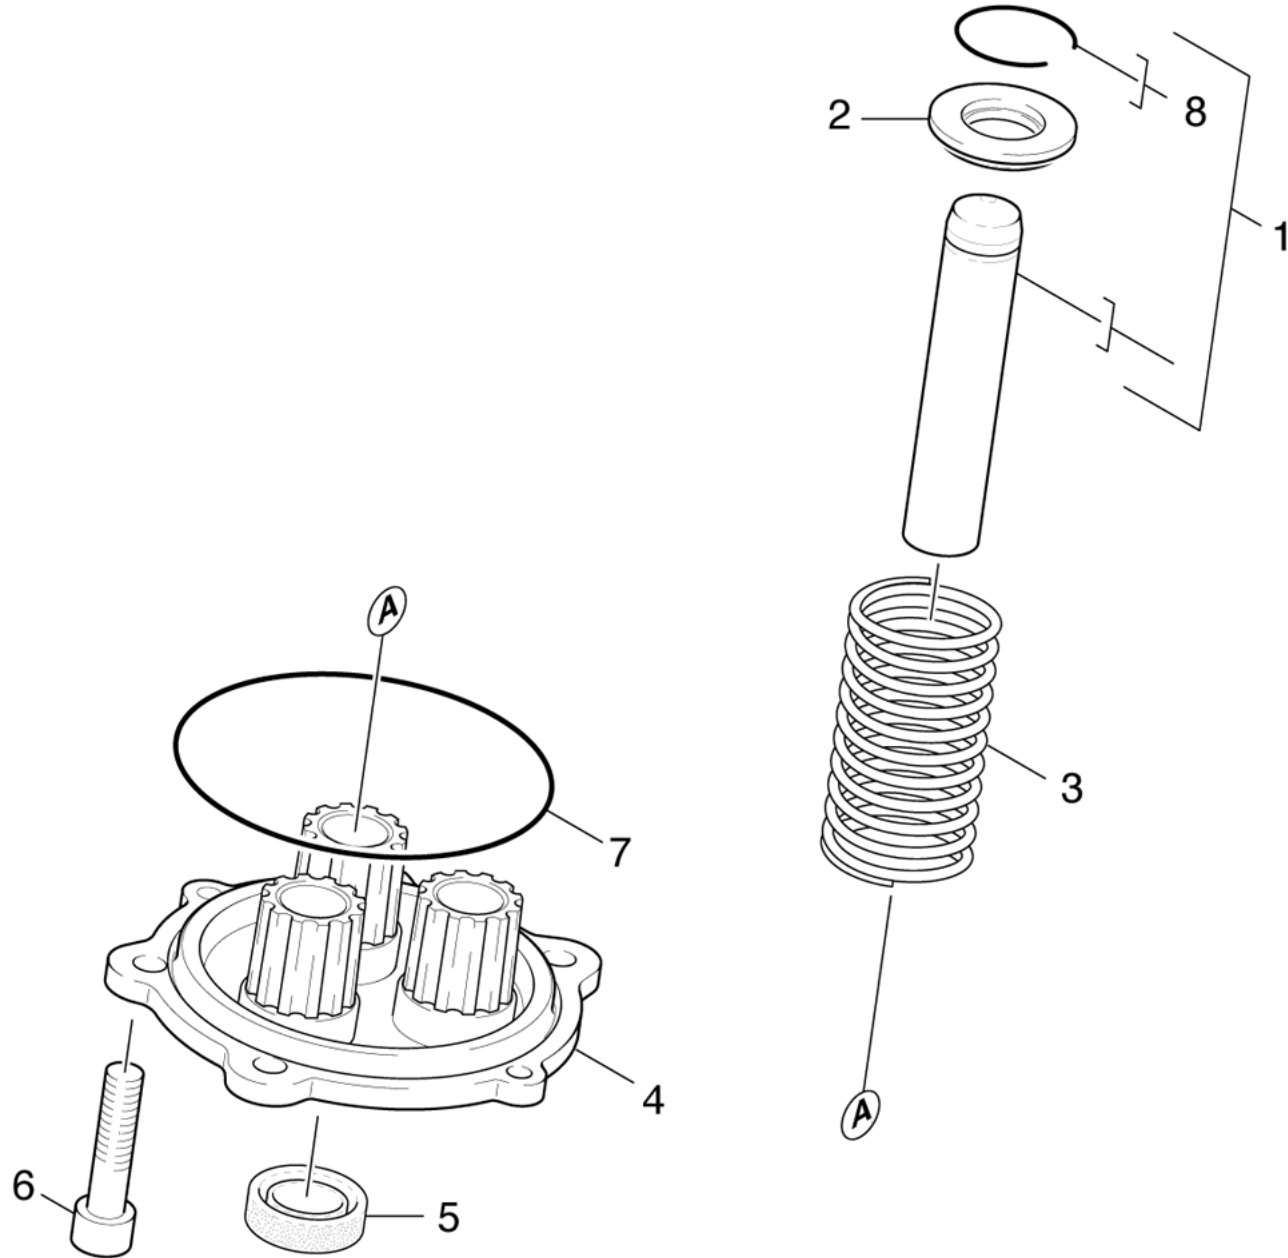

# 24 Piston

Professional \ High pressure cleaner cold water \ Electric motor \ HD 895 S \*EU \ Spare parts list HD 895 S \ Pump set \ Piston

## 24 Piston

Professional \ High pressure cleaner cold water \ Electric motor \ HD 895 S \*EU \ Spare parts list HD 895 S \ Pump set \ Piston

**KÄRCHER**

POS	Article no.	Description	Quantity	Unit
1	4.553-167.0	Piston complete	3.000	ST
2	5.115-689.0	Washer	3.000	ST
3	5.332-403.0	Helical spring	3.000	ST
4	5.060-676.0	Housing	1.000	ST
5	6.365-322.0	Grooved ring 16X24X7	3.000	ST
6	7.306-105.0	Screw M6x30 -8.8-R3R (In6Rd)	2.000	ST
7	6.362-963.0	O-Ring seal 88,57X 2,62	1.000	ST
8	7.343-478.0	Snap ring 16 -FST DIN 9925	3.000	ST