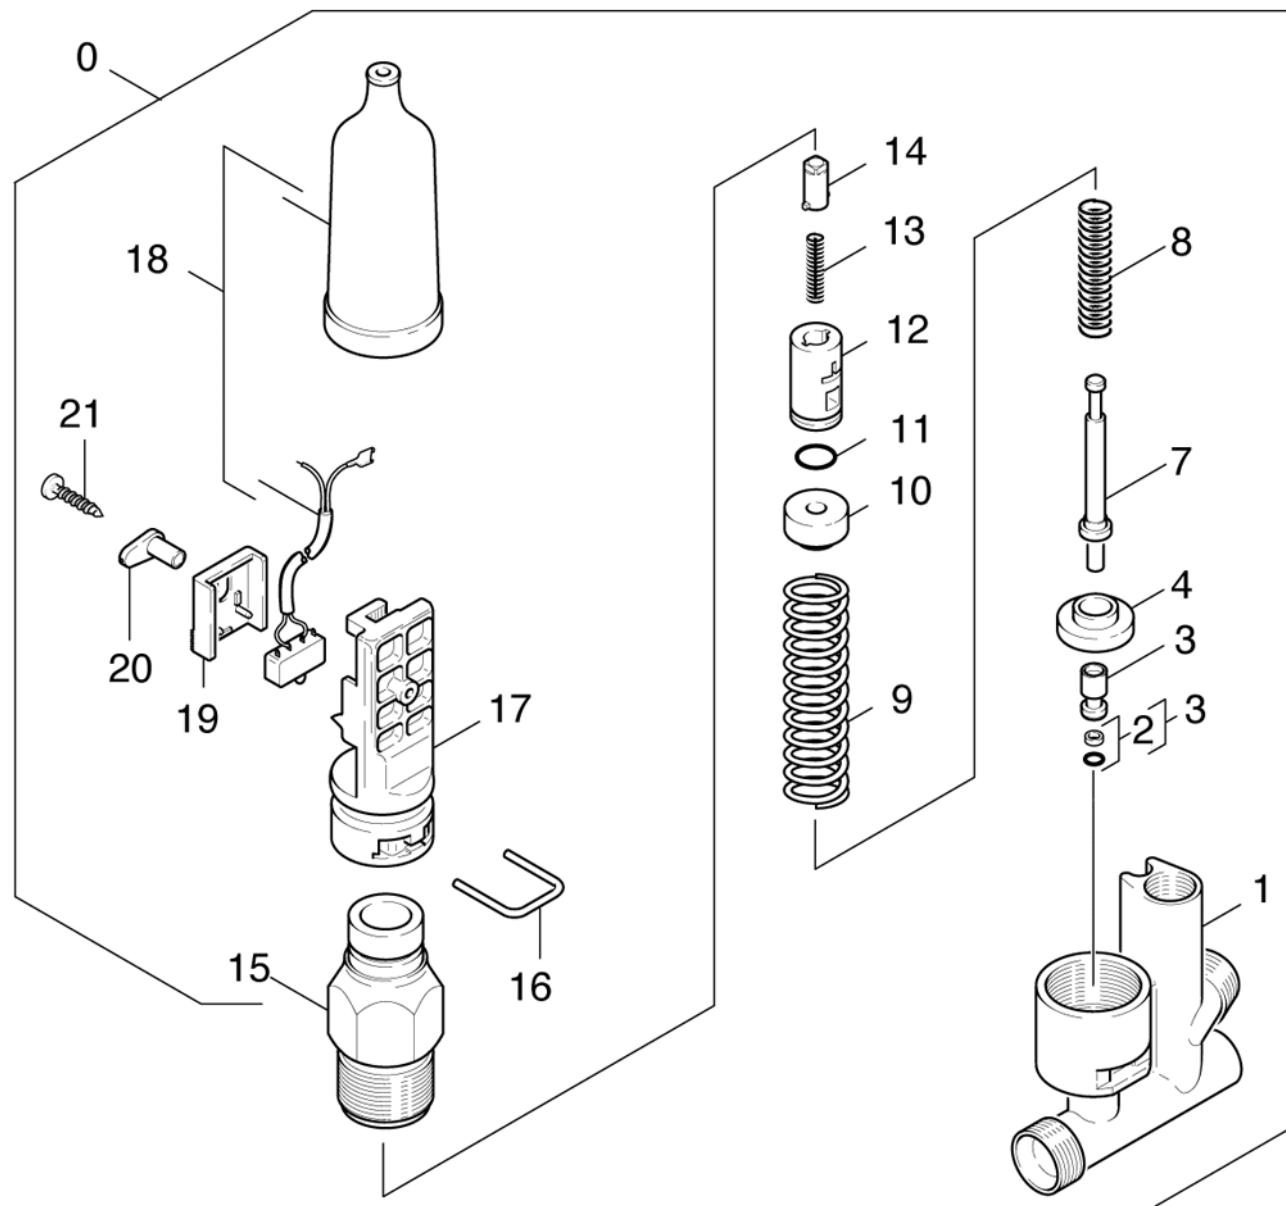

91 Safety system

Overview technical documents/Professional/High pressure cleaner hotwater/Electric motor/HDS 557 CI (1.852-423.0)/Spare parts list HDS 557 CI/90 Safety system/91 Safety system

91 Safety system

Overview technical documents/Professional/High pressure cleaner hotwater/Electric motor/HDS 557 CI (1.852-423.0)/Spare parts list HDS 557 CI/90 Safety system/91 Safety system

Rez.daļas/nodil.pakļ.daļas	Poz.	Materiāla Nr.	Nosaukums	Daudzums	Pārdoš. vienība	no sēr. Nr..	līdz sēr. Nr.
	0	4.749-142.0	Safety system	1.000	ST	0000000000	0000000000
	1	5.060-478.0	Korpuss	1.000	ST	0000000000	0000000000
X-X	2	6.363-037.0	Gredzenblīve, pilns komplekts 1ST.-R.	1.000	ST	0000000000	0000000000
X-X	3	4.553-025.0	Piston	1.000	ST	0000000000	0000000000
	4	5.115-147.0	Washer	1.000	ST	0000000000	0000000000
	7	5.107-192.0	Bar	1.000	ST	0000000000	0000000000
	8	5.332-315.0	Helical spring	1.000	ST	0000000000	0000000000
X-X	9	5.332-069.0	Spirālveida atspere	1.000	ST	0000000000	0000000000
	10	5.112-560.0	Bush	1.000	ST	0000000000	0000000000
	11	6.362-169.0	Gredzenblīve 12,0 X 2,0	1.000	ST	0000000000	0000000000
	12	5.553-265.0	Piston	1.000	ST	0000000000	0000000000
X-X	13	5.332-293.0	Helical spring	1.000	ST	0000000000	0000000000
X-X	14	5.316-278.0	Atsperes skrūve	1.000	ST	0000000000	0000000000
	15	5.060-414.0	Housing	1.000	ST	0000000000	0000000000
	16	5.037-080.0	Hook	1.000	ST	0000000000	0000000000
	17	5.042-618.0	Holder	1.000	ST	0000000000	0000000000
	18	6.630-040.0	Micro switch	1.000	ST	0000000000	0000000000
	19	5.042-728.0	Holder	1.000	ST	0000000000	0000000000
	20	5.316-284.0	Bolt	1.000	ST	0000000000	0000000000
	21	7.303-117.0	Screw 4x20 -A2-70 (In6Rd)	1.000	ST	0000000000	0000000000