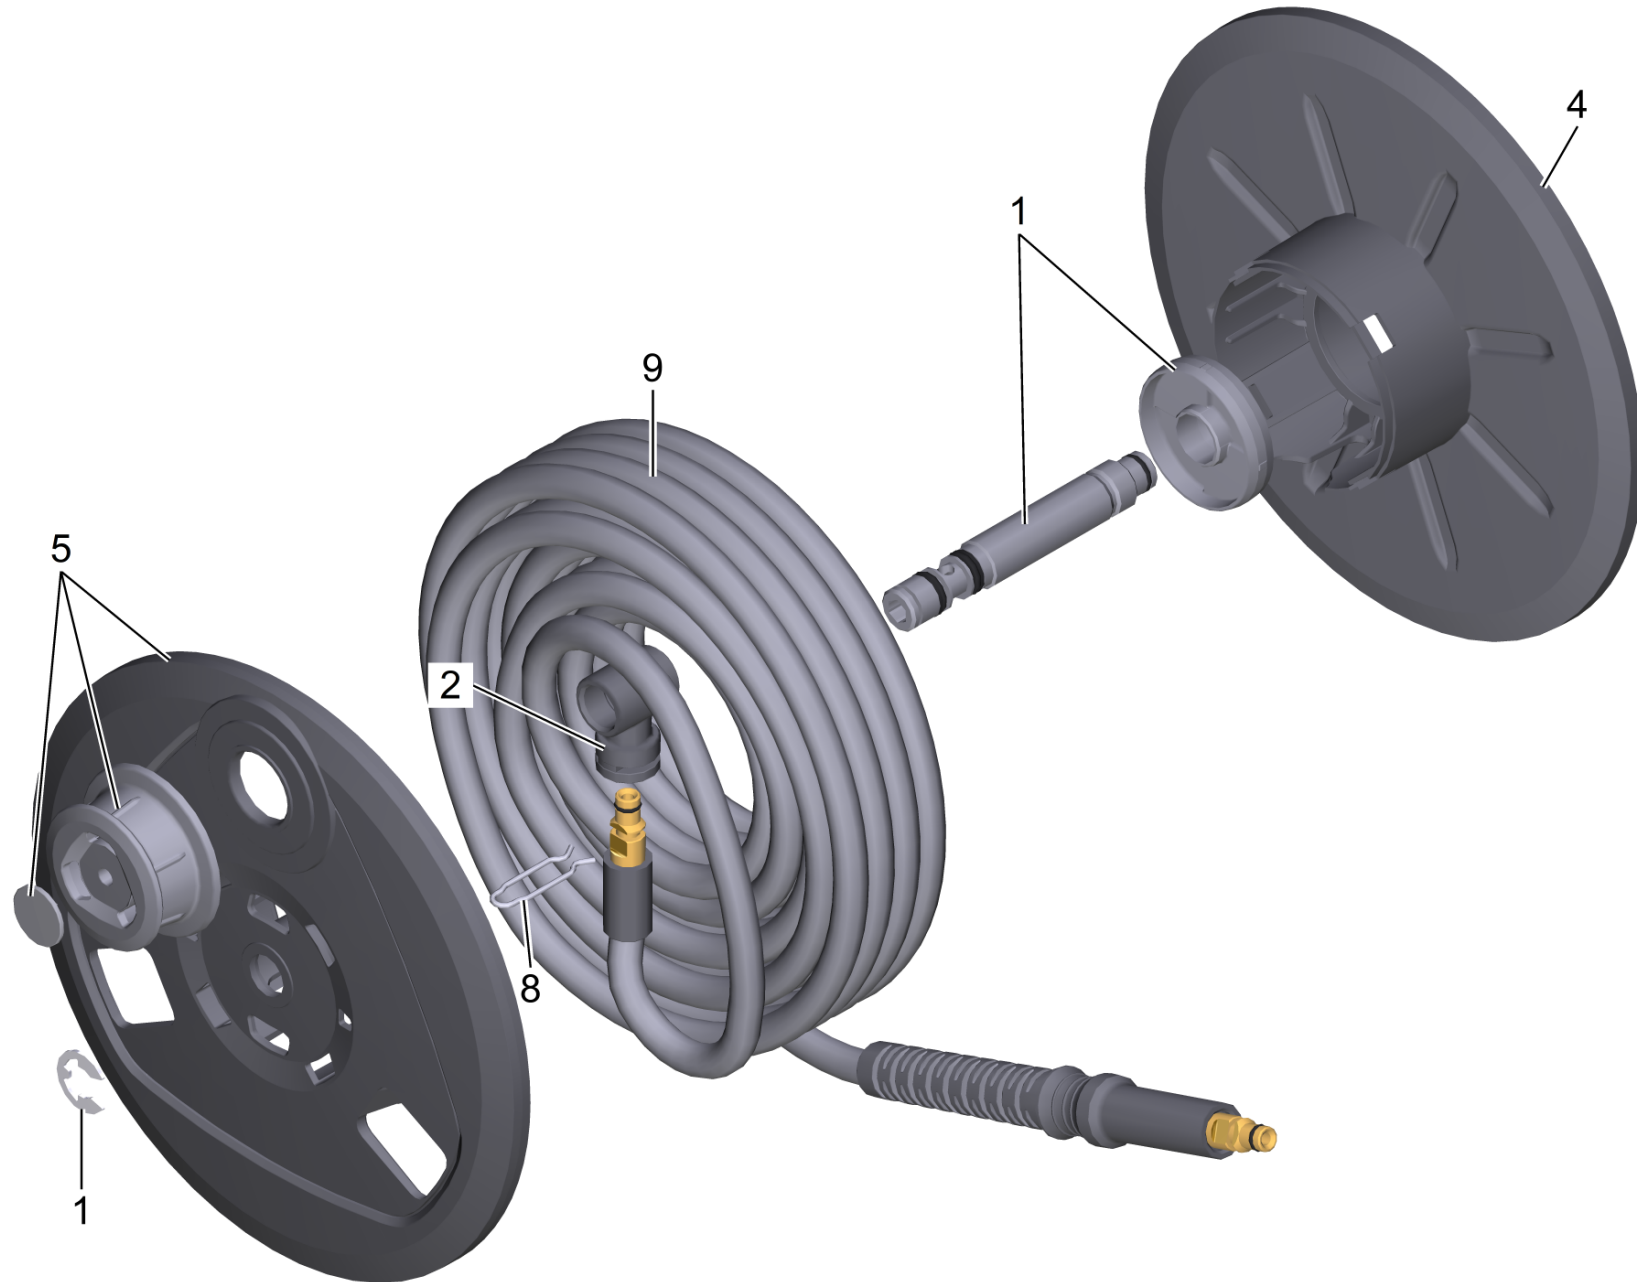

# 120 Hose reel high-pressure cpl. K7 (TR)

Home and Garden \ High pressure cleaner cold water \ Electric motor \ K 5 \ K 5 Comfort Premium Connect Home\*EU \ Hose reel high-pressure cpl. K7 (TR)

## 120 Hose reel high-pressure cpl. K7 (TR)

Home and Garden \ High pressure cleaner cold water \ Electric motor \ K 5 \ K 5 Comfort Premium Connect Home\*EU \ Hose reel high-pressure cpl. K7 (TR)

POS	Article no.	Description	Quantity	Unit
5	4.101-384.0	Spare parts set hose reel	1	PC
1	4.101-385.0	Spare parts set bearing hose reel	1	PC
8	5.059-401.0	Clamp	1	PC
2	5.401-308.0	Rotary bushing	1	PC
4	5.776-072.3	Hose reel washer inside (TR)	1	PC
9	6.396-536.0	High pressure hose 18MPa/10 60°C QC G	1	PC