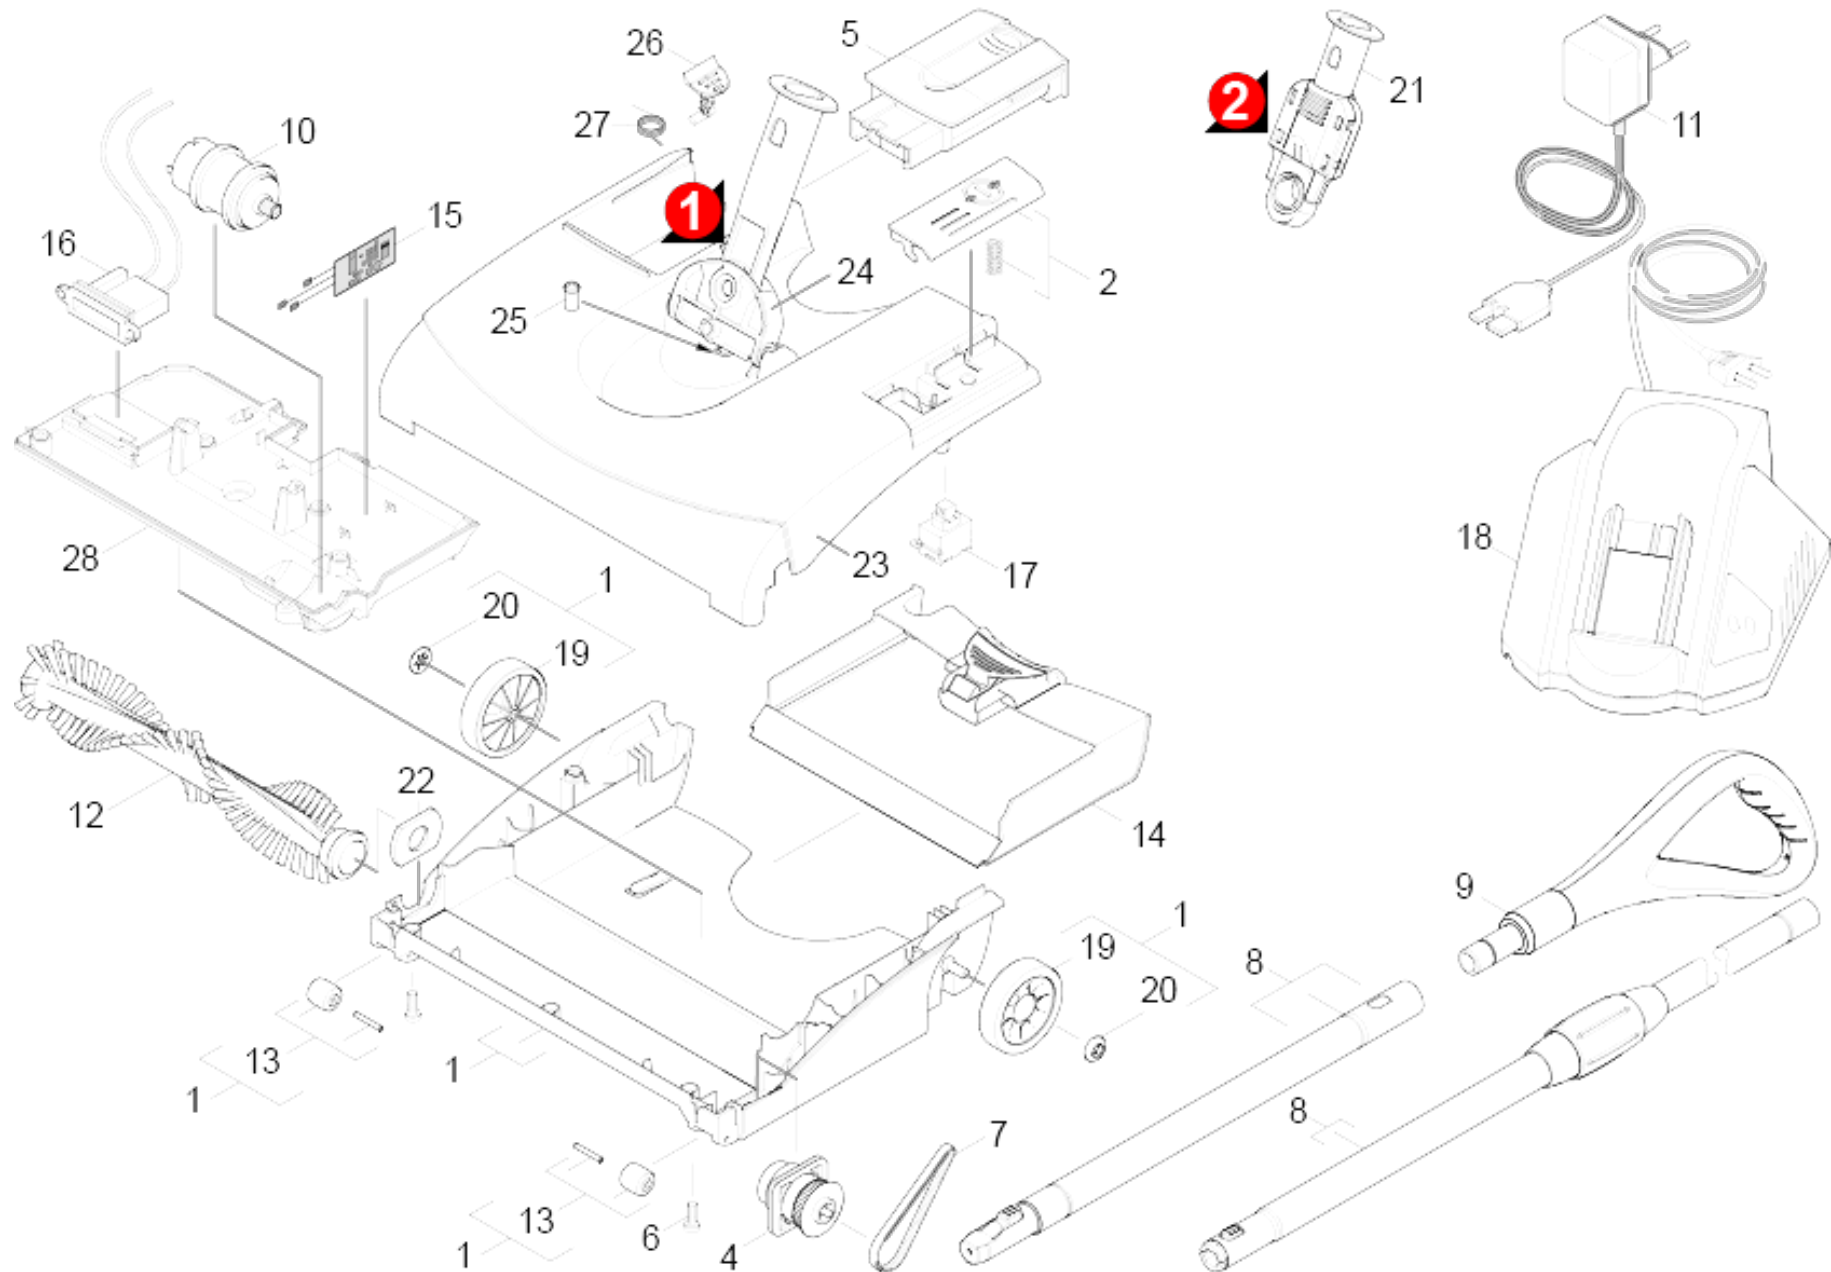

10 Individual parts

Professional \ Sweepers \ Manually operated \ EB 30/1 *GB \ Spare parts list EB 30/1 \ Individual parts

10 Individual parts

Professional \ Sweepers \ Manually operated \ EB 30/1 *GB \ Spare parts list EB 30/1 \ Individual parts

POS	Article no.	Description	Quantity	Unit	Remark	Foot note text
1	4.081-005.0	Bottom part complete	1	PC	1.545-117/-118/-119/-120	
2	4.324-024.0	Pushbutton with spring	1	PC		BLACK
2	4.324-047.0	Pushbutton with spring	1	PC		YELLOW
4	4.454-000.3	Transmission	1	PC		
5	6.654-328.0	Accumulator replacement Li-Ion	1	PC		
6	7.303-129.0	Screw 4x16-10.9-R2R (K-In6Rd)	11	PC		
7	6.348-427.0	Toothed belt	1	PC		
8	4.070-598.0	Tube complete	1	PC		BLACK
8	4.070-946.0	Tube complete	1	PC	1.545-117/-118/-119/-120	YELLOW
9	4.070-606.0	Hand grip complete	1	PC		
10	4.623-750.0	Motor complete	1	PC		
11	6.645-839.0	BC 1/0,5 120V	1	PC	1.545-104.0	
	Item text1: 1.545-104.0					
11	6.645-915.0	BC 1/1.8 *EU	1	PC	1.545-100/-108/-114/-115/-117/-123	
11	6.646-667.0	Mains-adapter *GB	1	PC		
	Item text1: 1.545-102					
11	6.646-668.0	Mains-adapter *AU	1	PC		
	Item text1: 1.545-111					
11	7.777-999.0	Stockpiling discontinued	1	PC		
	Item text1: 1.545-100					
12	4.762-400.0	Roller brush packaged	1	PC		BLACK
12	4.762-401.0	Roller brush red packaged	1	PC		RED
13	4.880-058.0	Roller set	1	PC		
14	4.070-588.0	Sweep tank complete	1	PC		BLACK
14	4.070-804.0	Sweep tank complete	1	PC	1.545-117/-118/-119/-120	BLACK/YELLOW
15	4.682-092.0	Electronics complete	1	PC		
	Item text1: 1.545-104.0					
16	4.822-434.0	Electrical small parts complete	1	PC		
17	6.630-413.0	Switch	1	PC		
18	6.654-190.0	Rechargeable battery changer *EU BC 1/1.	1	PC	/*EUR	
	Item text1: 1.545-108/-114/-115/-117 Li-Ion					
18	6.654-196.0	Rechargeable battery changer carton four	1	PC