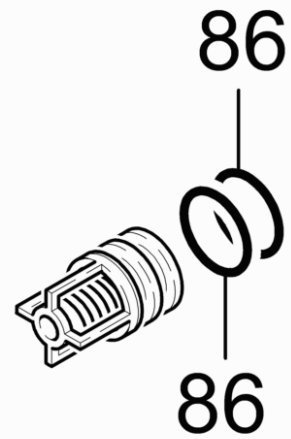

15 Suction valve complete (4.580-308.0)

Home and Garden \ High pressure cleaner cold water \ Electric motor \ K 6 \ K 6.75 Jubilee *EU \ Spare parts list K6.91M \ Pump set \ Cylinder head \ Suction valve complete

KÄRCHER

POS	Article no.	Description	Quantity	Unit
86	6.363-614.0	O-Ring seal 9 x 2 -NBR90	2.000	ST