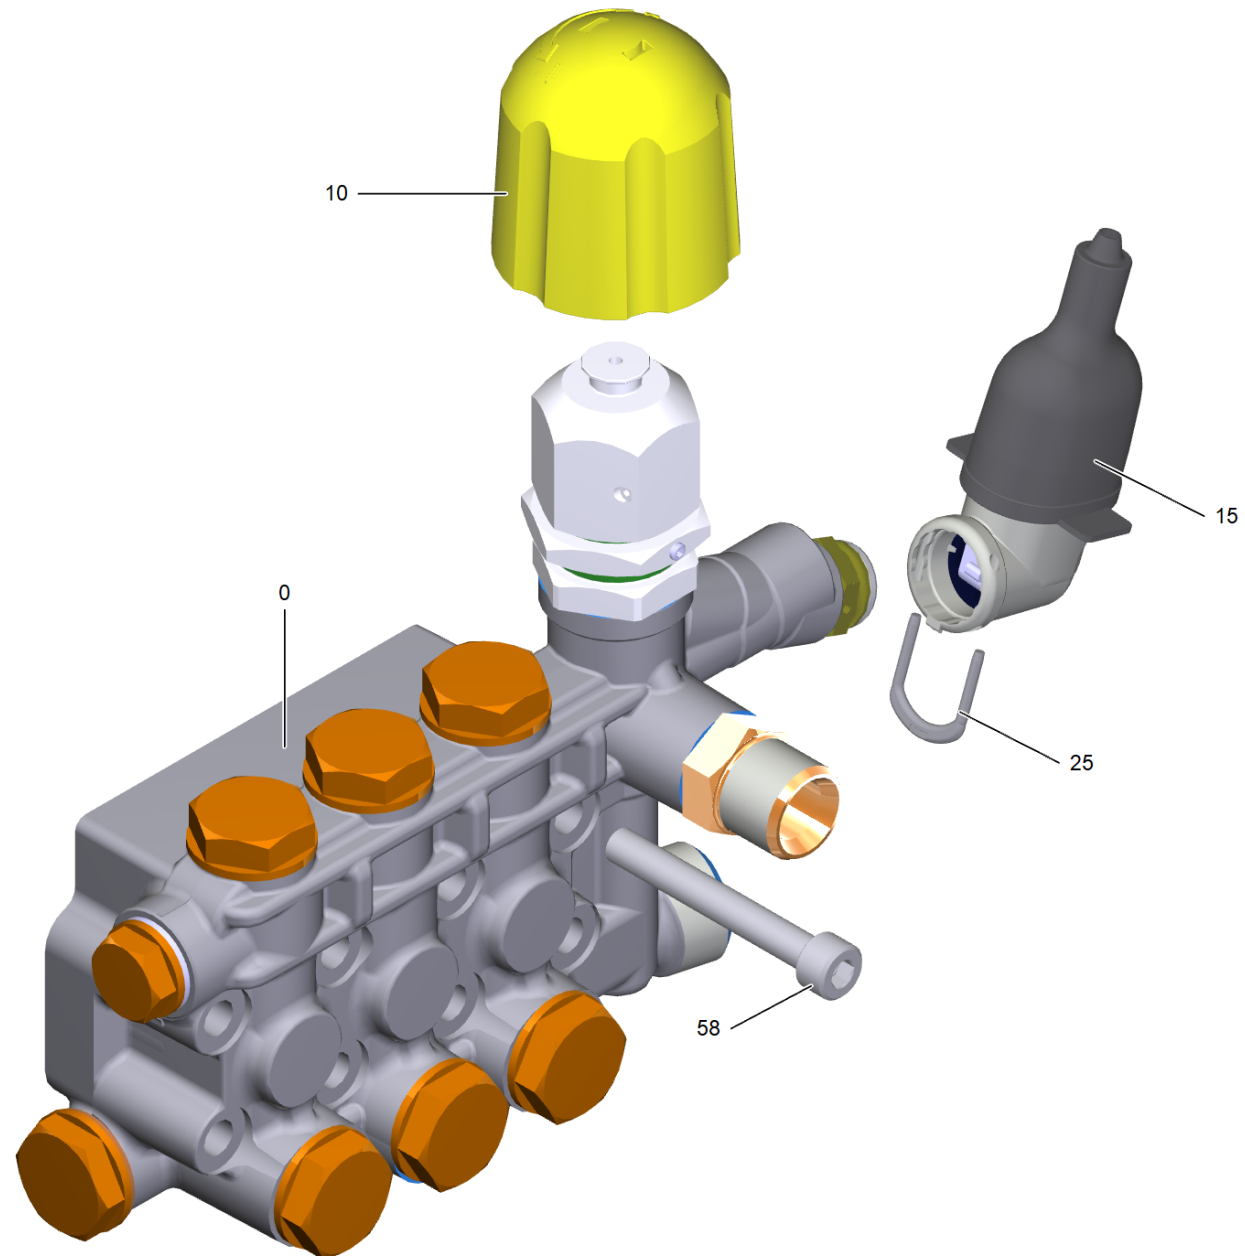

## 21 Cylinder head

Professional \ High pressure cleaner cold water \ Electric motor \ HD 9/20-4 \*KAP \ Spare parts list HD 9/20-4 \ Pump set \ Cylinder head

## 21 Cylinder head

Professional \ High pressure cleaner cold water \ Electric motor \ HD 9/20-4 \*KAP \ Spare parts list HD 9/20-4 \ Pump set \ Cylinder head

POS	Article no.	Description	Quantity	Unit
0	9.751-081.0	Cylinder head pressure switch only for r	1	PC
58	7.306-047.0	Cylinder head screw M8x60 -8.8-A2E ISO4	8	PC
10	9.761-237.0	Handle	1	PC
25	5.034-494.0	Retaining bracket	1	PC
15	9.751-064.0	Switch complete *CN	1	PC