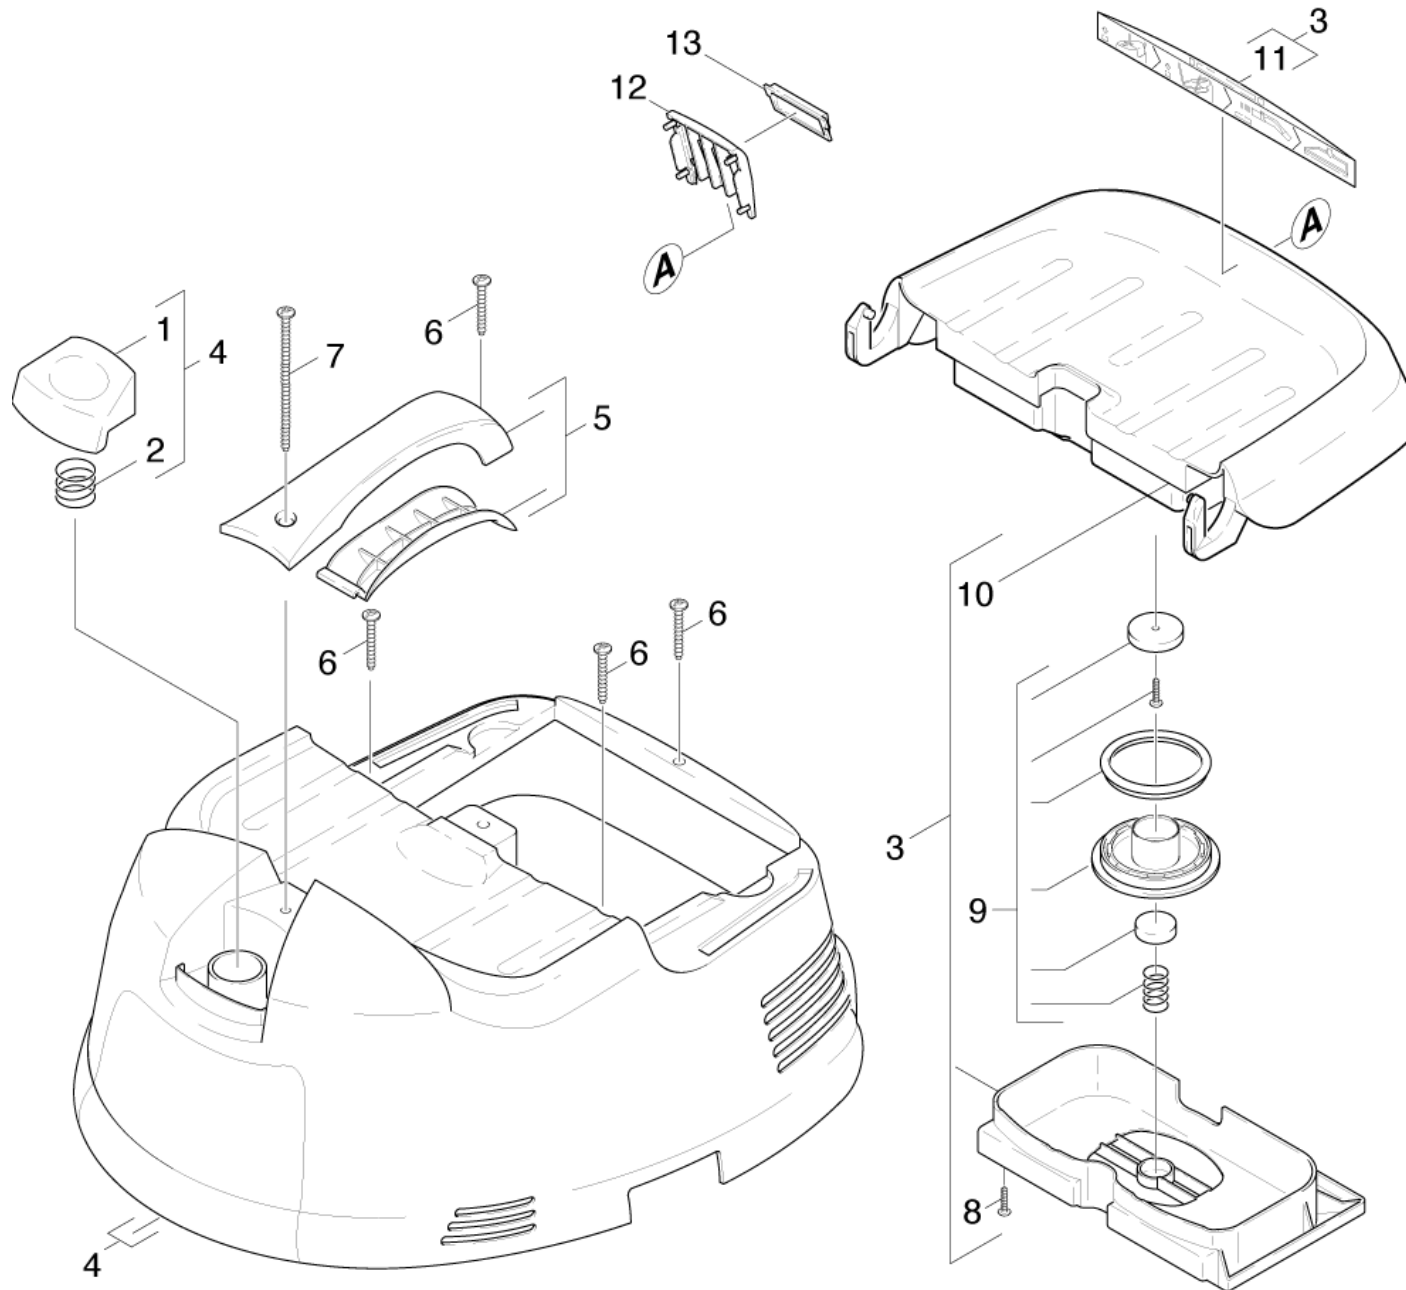

10 Cover individual parts

Professional \ Vacuum cleaner \ Wet-dry vacuum cleaner \ NT 65/2 Eco Edition *EU \ Spare parts list NT 65/2 ECO \ Cover individual parts

10 Cover individual parts

Professional \ Vacuum cleaner \ Wet-/dry vacuum cleaner \ NT 65/2 Eco Edition *EU \ Spare parts list NT 65/2 ECO \ Cover individual parts

KÄRCHER

POS	Article no.	Description	Quantity	Unit
12	5.064-017.0	Cover backwashing	1.000	ST
4	4.066-321.0	Cover complete NT 65/2 Eco	1.000	ST
10	5.063-997.0	Cover filter	1.000	ST
3	4.063-729.0	FILTER COVER kpl.	1.000	ST
5	4.321-150.0	Handhold complete	1.000	ST
11	5.384-885.0	Label	1.000	ST
1	5.324-057.0	Pushbutton	1.000	ST
8	7.303-086.0	Screw 5x30 -10.9-R2R (K-In6Rd)	5.000	ST
6	7.303-154.0	Screw 5x50 -A2-70 (In6Rd)	4.000	ST
7	7.303-155.0	Screw 5x100-A2-70 (IN6RD)	1.000	ST
13	5.032-303.0	Slider	1.000	ST
9	2.889-072.0	Spare part set PFC NT 65/2 Eco	1.000	ST
2	5.332-490.0	Spring pushbutton	1.000	ST