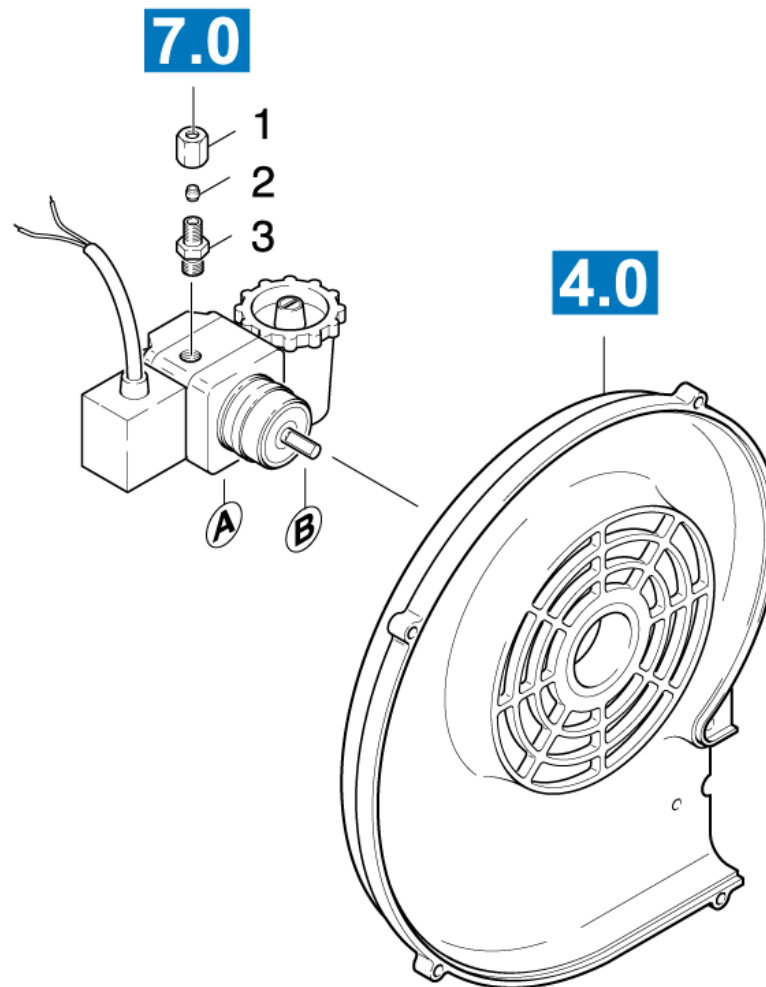

52 Fuel pump

Overview technical documents/Professional/High pressure cleaner hotwater/Electric motor/1500 SUPER * N (1.873-937.0)/Spare parts list 1500 SUPER *EUR/50 Fuel pump/52 Fuel pump

52 Fuel pump

Overview technical documents/Professional/High pressure cleaner hotwater/Electric motor/1500 SUPER * N (1.873-937.0)/Spare parts list 1500 SUPER *EUR/50 Fuel pump/52 Fuel pump

Rez.daļas/nodil.pakļ.daļas	Poz.	Materiāla Nr.	Nosaukums	Daudzums	Pārdoš. vienība	no sēr. Nr..	līdz sēr. Nr.
	0	4.747-067.0	Level probe fuel	1.000	ST	0000000000	0000000000
X	1	6.389-262.0	Uzmavuzgrieznis A 4-LL	1.000	ST	0000000000	0000000000
X-X	2	6.389-263.0	Griezies gredzens	1.000	ST	0000000000	0000000000
	3	6.389-261.0	Screw union	1.000	ST	0000000000	0000000000
X-X	4	6.389-534.0	Šļūtene	1.000	M	0000000000	0000000000
	6	5.110-532.0	Sleeve	1.000	ST	0000000000	0000000000
	7	5.363-306.0	joint ring	1.000	ST	0000000000	0000000000
	8	6.472-927.0	Hose stem	2.000	ST	0000000000	0000000000