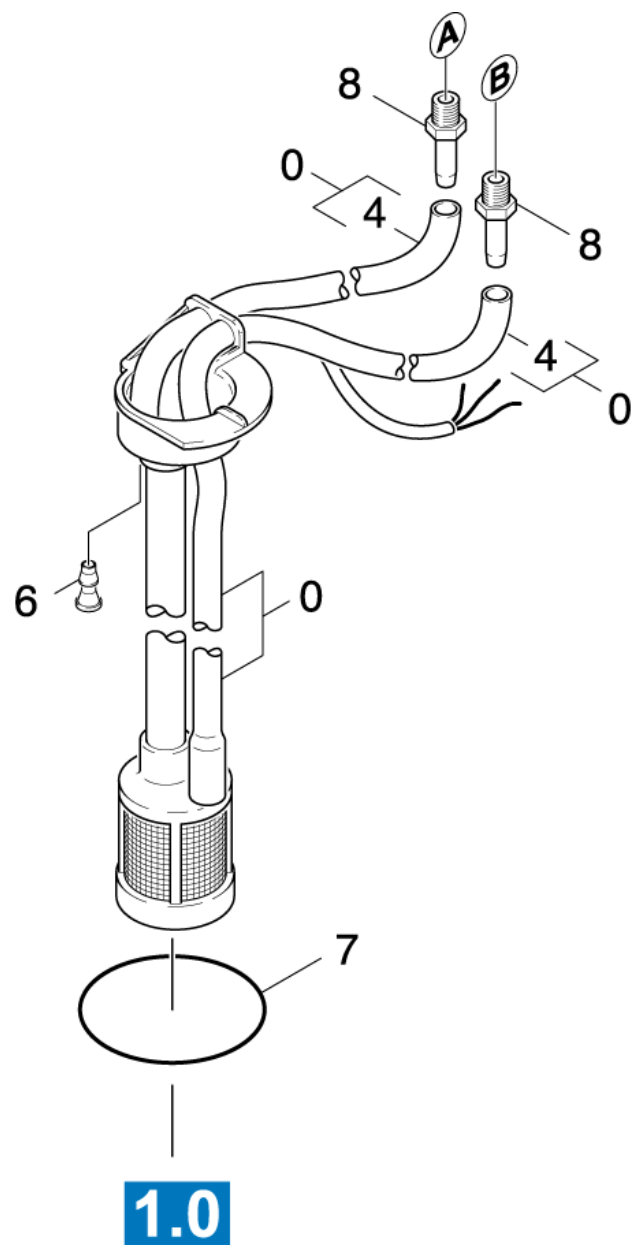

52 Fuel pump

Overview technical documents/Professional/High pressure cleaner hotwater/Electric motor/1500 SUPER * N (1.873-937.0)/Spare parts list 1500 SUPER *EUR/50 Fuel pump/52 Fuel pump

52 Fuel pump

Overview technical documents/Professional/High pressure cleaner hotwater/Electric motor/1500 SUPER * N (1.873-937.0)/Spare parts list 1500 SUPER *EUR/50 Fuel pump/52 Fuel pump

Rez.daļas/nodil.pakļ.daļas	Poz.	Materiāla Nr.	Nosaukums	Daudzums	Pārdoš. vienība	no sēr. Nr..	līdz sēr. Nr.
	0	4.747-067.0	Level probe fuel	1.000	ST	0000000000	0000000000
X	1	6.389-262.0	Uzmavuzgrieznis A 4-LL	1.000	ST	0000000000	0000000000
X-X	2	6.389-263.0	Griezies gredzens	1.000	ST	0000000000	0000000000
	3	6.389-261.0	Screw union	1.000	ST	0000000000	0000000000
X-X	4	6.389-534.0	Šļūtene	1.000	M	0000000000	0000000000
	6	5.110-532.0	Sleeve	1.000	ST	0000000000	0000000000
	7	5.363-306.0	joint ring	1.000	ST	0000000000	0000000000
	8	6.472-927.0	Hose stem	2.000	ST	0000000000	0000000000