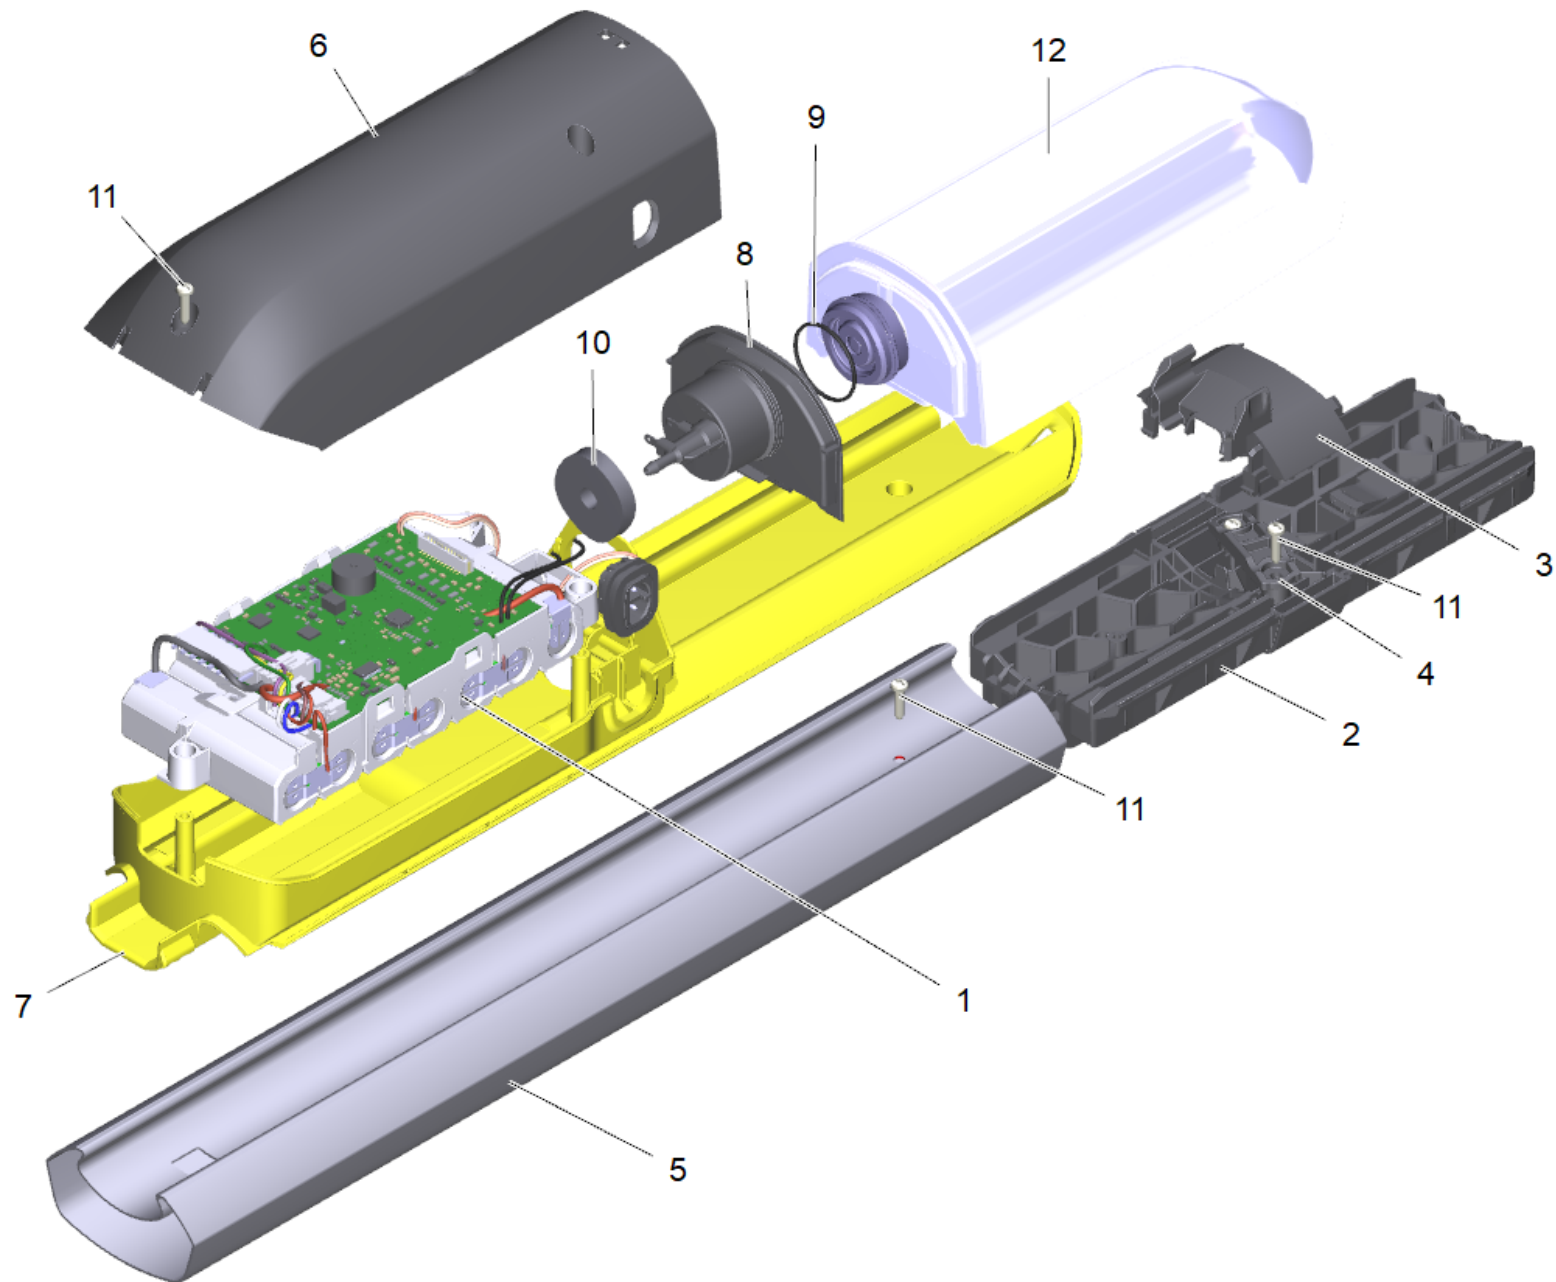

20 Basic unit FC 7 (EVE cell)

Home and Garden \ Hard surfaces cleaner \ FC 7 Cordless (yellow) *EU \ Basic unit FC 7 (EVE cell)

20 Basic unit FC 7 (EVE cell)

Home and Garden \ Hard surfaces cleaner \ FC 7 Cordless (yellow) *EU \ Basic unit FC 7 (EVE cell)

KÄRCHER

| POS | Article no. | Description | Quantity | Unit |
|-----|-------------|--|----------|------|
| 1 | 9.013-772.3 | Electronics for replacement EVE pack FC7 | 1 | PC |
| 2 | 5.055-597.0 | Connector | 1 | PC |
| 3 | 5.055-598.3 | Cap connector for replacement | 1 | PC |
| 4 | 5.055-601.0 | Strain relief | 1 | PC |
| 5 | 5.055-634.3 | Profile aluminium for replacement FC 7 | 1 | PC |
| 6 | 5.055-599.3 | Cover rear cordless | 1 | PC |
| 7 | 5.055-600.3 | Bracket | 1 | PC |
| 8 | 5.055-602.3 | Retainer with pins | 1 | PC |
| 9 | 6.362-376.0 | O-Ring seal 24,0 X 1,5 | 1 | PC |
| 10 | 4.055-110.0 | Filter complete for replacement | 1 | PC |
| 12 | | Clean water tank complete FC 7 | 1 | PC |
| 11 | 6.303-557.0 | Screw 3x12 Kombitorx T8 | 6 | PC |