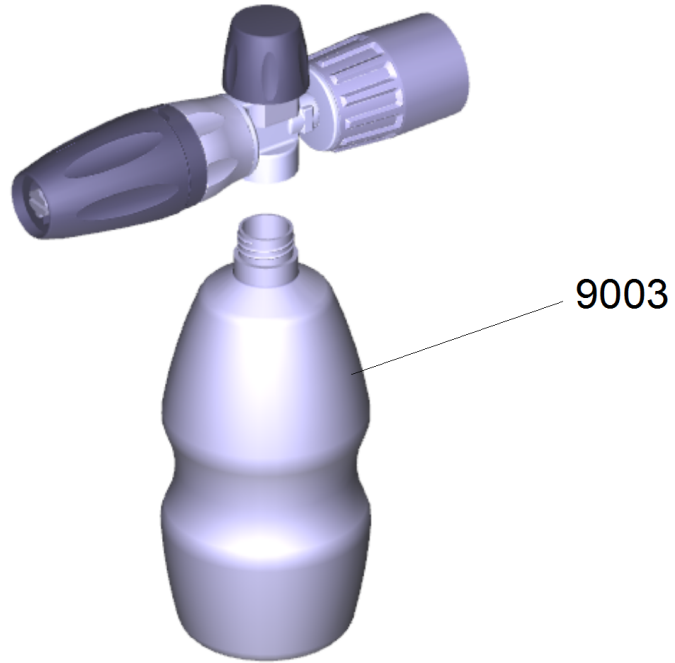

1 Spare parts list foam lance TR Ø1,25 / Ø

Professional \ High pressure cleaner hotwater \ Accessories \ Foam lance TR nozzle 042 \ Spare parts list foam lance TR Ø1,25 / Ø

1 Spare parts list foam lance TR Ø1,25 / Ø

Professional \ High pressure cleaner hotwater \ Accessories \ Foam lance TR nozzle 042 \ Spare parts list foam lance TR Ø1,25 / Ø

POS	Article no.	Description	Quantity	Unit
9001	6.686-604.0	Spare part set TR foam lance Ø1,25 / Ø1,	1.000	ST
9002	6.414-049.0	Filter foam lance only for replacement	1.000	ST
9003	6.414-050.0	Tank grey only for replacement 1L	1.000	ST