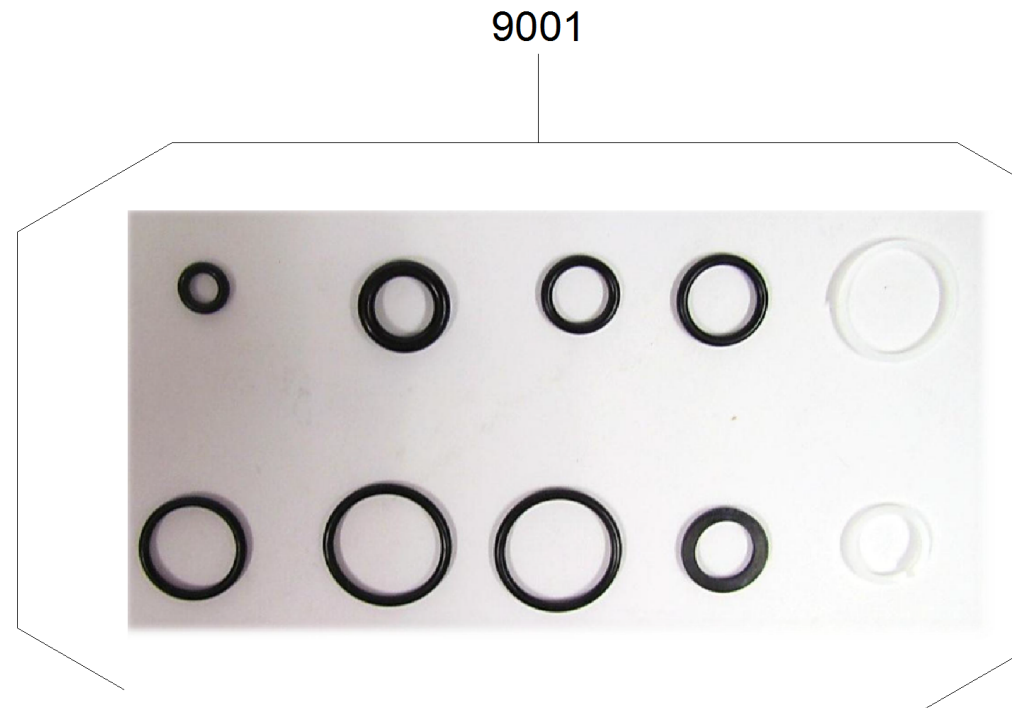

1 Spare parts list foam lance TR Ø1,25 / Ø

Professional \ High pressure cleaner hotwater \ Accessories \ Foam lance TR nozzle 042 \ Spare parts list foam lance TR Ø1,25 / Ø

1 Spare parts list foam lance TR Ø1,25 / Ø

Professional \ High pressure cleaner hotwater \ Accessories \ Foam lance TR nozzle 042 \ Spare parts list foam lance TR Ø1,25 / Ø

POS	Article no.	Description	Quantity	Unit
9001	6.686-604.0	Spare part set TR foam lance Ø1,25 / Ø1,	1.000	ST
9002	6.414-049.0	Filter foam lance only for replacement	1.000	ST
9003	6.414-050.0	Tank grey only for replacement 1L	1.000	ST