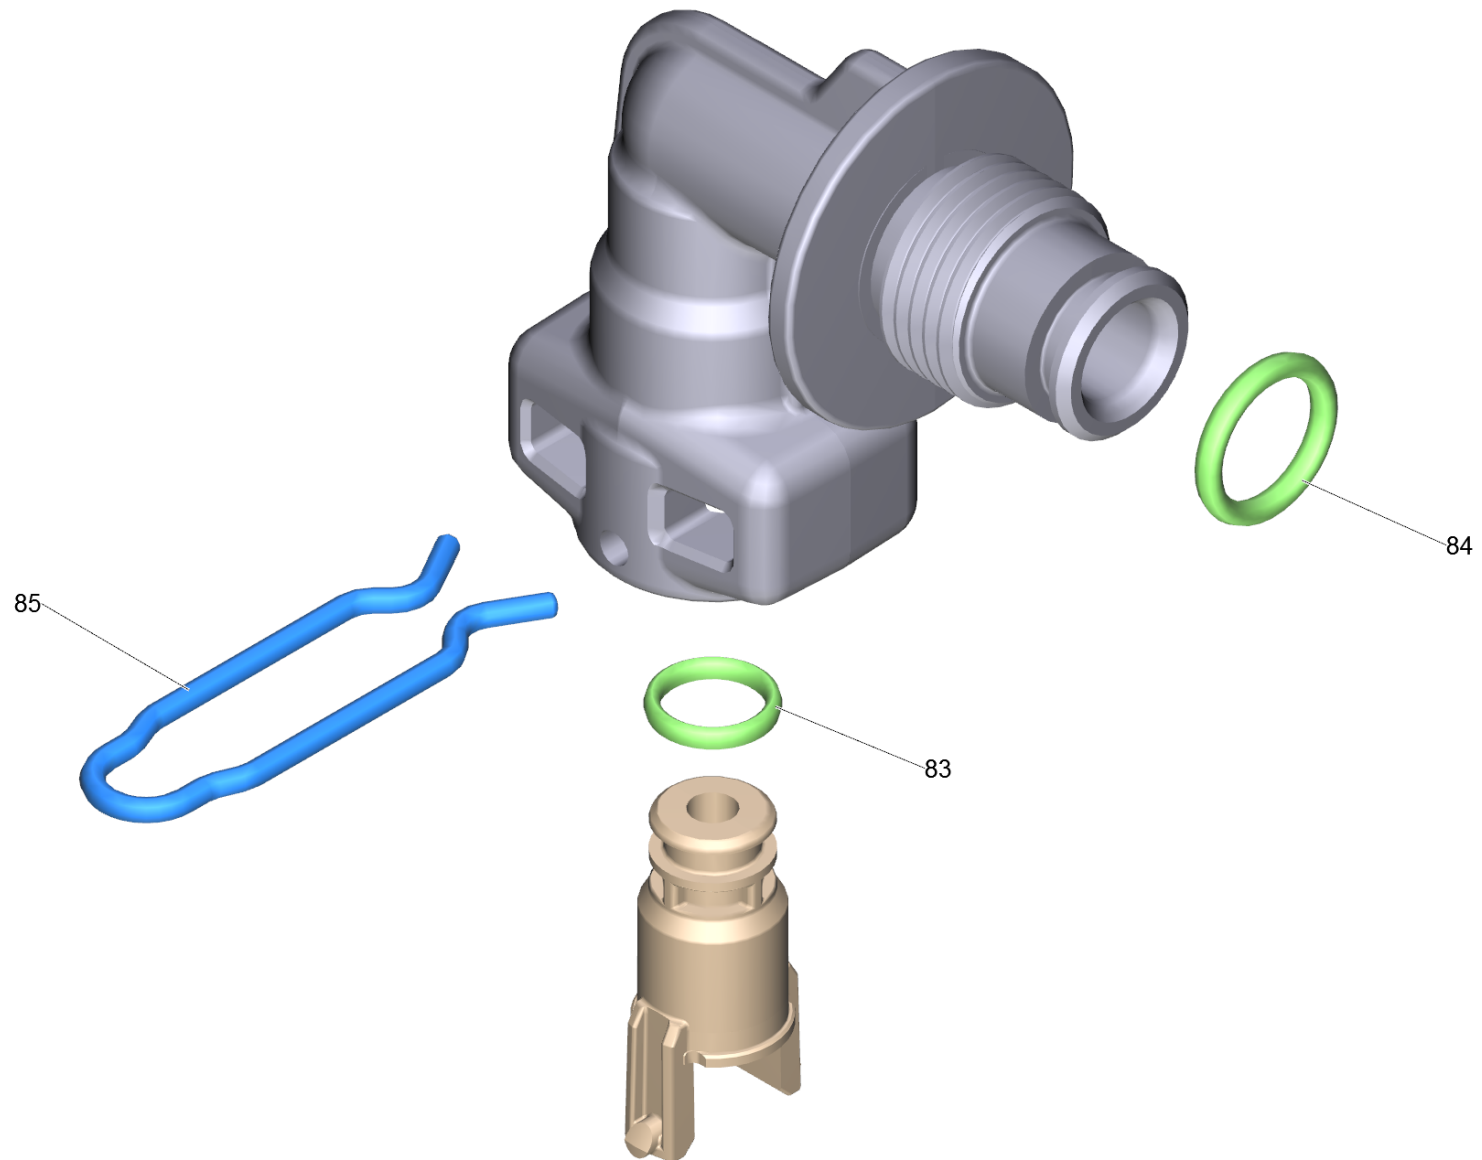

28 Angle cleat high pressure hose only for replacement (4.775-845.3)

Home and Garden \ High pressure cleaner cold water \ Electric motor \ K 7 \ K 7 Full Control Plus (2,5kW) *EU \ Spare parts list K 7 FC Plus *EU (2,5KW) \ Angle cleat high pressure hose only for replacement

POS	Article no.	Description	Quantity	Unit
83	6.362-658.0	O-Ring seal 7 X 1,5-NBR 90	1	PC
84	6.362-151.0	O-Ring d. 10 x 2 NBR 70	1	PC
85	5.059-401.0	Clamp	1	PC