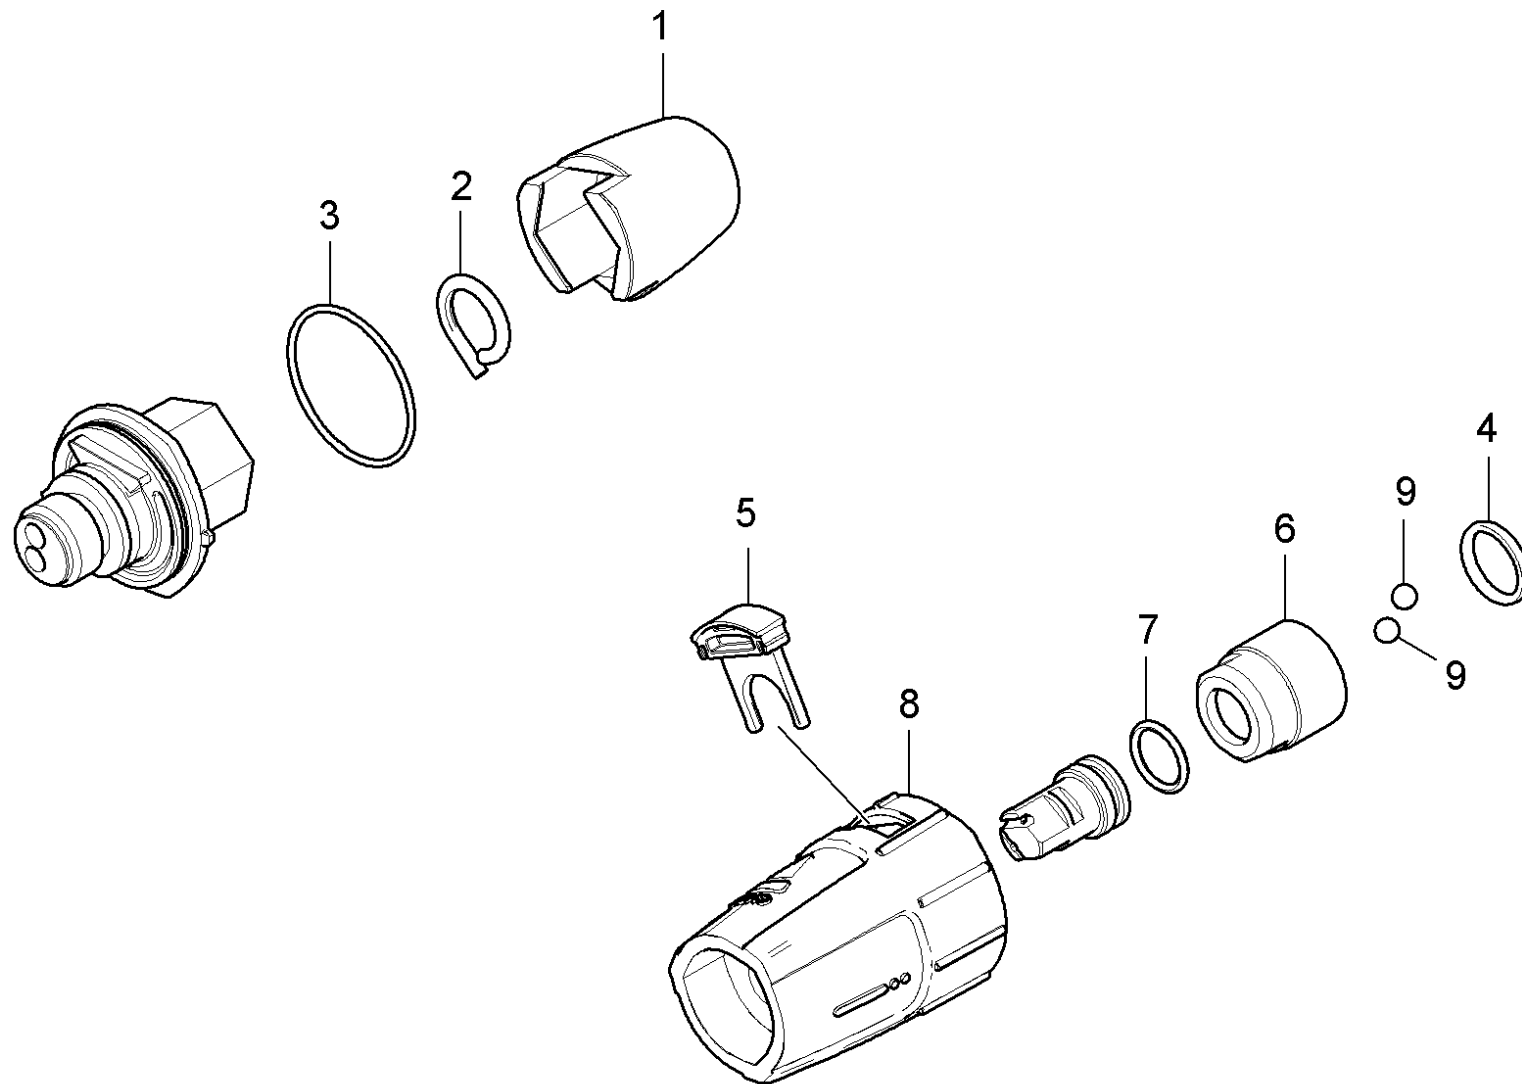

# 45 Double nozzle

Home and Garden \ High pressure cleaner cold water \ Electric motor \ Others \ Xpert HD 7140 Plus \*EU \ Spare parts list Xpert HD 7140 Plus \*EU \ Accessories \ Double nozzle

## 45 Double nozzle

Home and Garden \ High pressure cleaner cold water \ Electric motor \ Others \ Xpert HD 7140 Plus \*EU \ Spare parts list Xpert HD 7140 Plus \*EU \ Accessories \ Double nozzle

**KÄRCHER**

POS	Article no.	Description	Quantity	Unit
5	5.321-884.0	Clamp	1	PC
6	5.311-236.0	Nut	1	PC
7	6.362-480.0	O-Ring seal 12,42x 1,78	1	PC
4	6.362-460.0	O-Ring seal 14,0 X 2,5-NBR 70	1	PC
3	6.362-409.0	O-Ring seal 32,0 X 1,5	1	PC
2	6.343-150.0	Pin 03	1	PC
1	5.394-530.0	Protection part complete	1	PC
8	5.394-858.0	Protection part double nozzle	1	PC
9	7.401-902.0	Sphere 5 G20 -1.4034 DIN 5401	2	PC