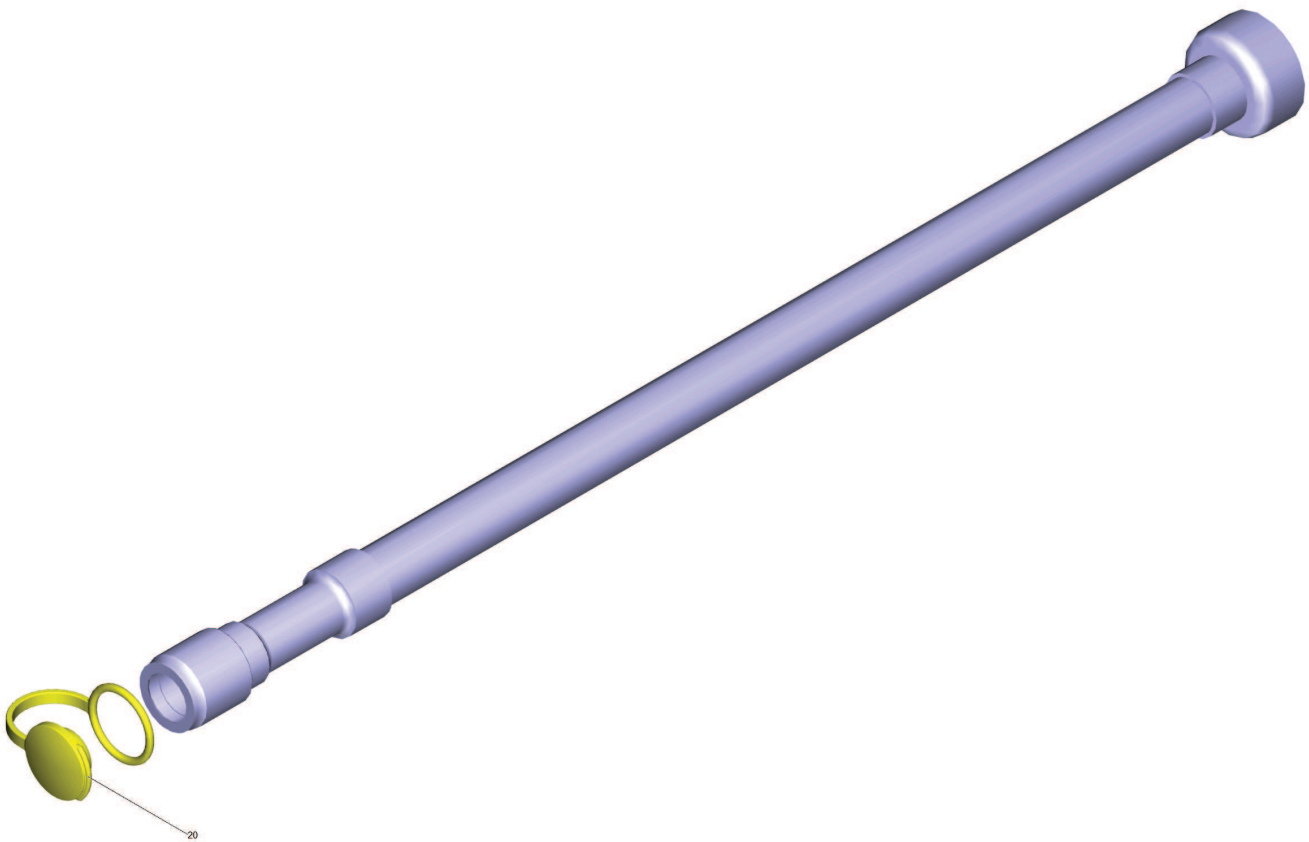

26 Drain hose with cover yellow (4.035-442.0)

Professional \ Floor cleaner \ Walk behind \ B 40 \ B 40 C Ep 240V \ Spare parts list B 40 C Ep 240V \ Tank \ Tank \ Drain hose with cover yellow

26 Drain hose with cover yellow (4.035-442.0)

Professional \ Floor cleaner \ Walk behind \ B 40 \ B 40 C Ep 240V \ Spare parts list B 40 C Ep 240V \ Tank \ Tank \ Drain hose with cover yellow

POS	Article no.	Description	Quantity	Unit
20	5.035-723.0	Cover drain hose yellow	1.000	ST