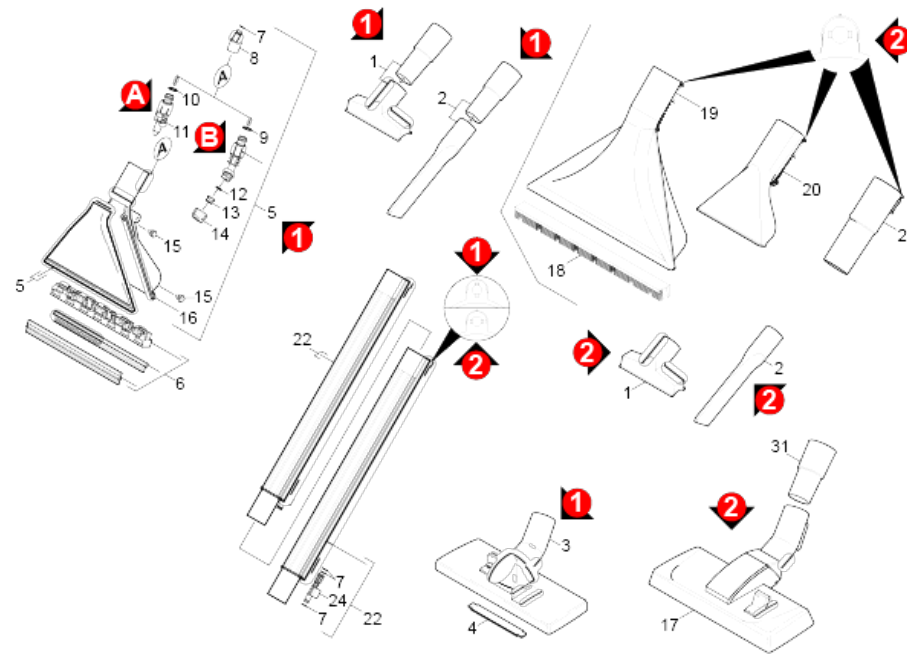

52 Accessories nozzles

Home and Garden \ Spray extraction \ SE 3001 PLUS *EU \ Spare parts list K 3001 / SE 3001 \ Accessories \ Accessories nozzles

52 Accessories nozzles

Home and Garden \ Spray extraction \ SE 3001 PLUS *EU \ Spare parts list K 3001 / SE 3001 \ Accessories \ Accessories nozzles

KÄRCHER

POS	Article no.	Description	Quantity	Unit	valid from	valid until	Remark	Foot note text
21	9.012-279.0	Adapter /ADATTATORE ACC.SE	1	PC				VERSION 2
19	9.012-276.0	Carpet nozzle Spray-Ex	1	PC				VERSION 2
2	2.638-606.0	Crevice nozzle	1	PC				VERSION 1
2	6.900-385.0	Crevice nozzle DN35	1	PC				VERSION 2
3	6.906-266.0	Dry suction nozzle	1	PC				VERSION 1
8		Elbow connector black	1	PC			VERSION 1	BLACK
22	6.959-518.0	Extension pipe	2	PC	183896			VERSION 1
22	9.012-468.0	Extension pipe SE 4002/TUBO PROLUNGA SE	2	PC				VERSION 2
17	6.906-894.0	Floor tool black RD270 DN35	1	PC				VERSION 2
20	9.012-278.0	Hand nozzle Spruehex/HOME LINE	1	PC				VERSION 2
18	9.012-277.0	Insert Teppichduese Spray-Ex	1	PC				VERSION 2
5	2.863-152.0	Nozzle complete SRUEH-EX	1	PC	183896			VERSION 1
30	6.415-928.0	Nozzle mouthpiece blue	1	PC				VERSION 1
7	6.959-090.0	O-Ring seal 5,28X 1,78	9	PC				VERSION 1
12	6.362-113.0	O-Ring seal 6,0 x 2,0 NBR 70	1	PC				
9	6.362-101.0	O-Ring seal 8 X 2	2	PC				VERSION 1
10	6.362-101.0	O-Ring seal 8 X 2	1	PC				VERSION 1
31	6.902-058.0	Reducer	1	PC				VERSION 2
28	7.303-031.0	Screw M4x10 -St-P2R (In6Rd)	2	PC				VERSION 1
13	6.415-166.0	Spray nozzle brown	1	PC				VERSION 1
1	7.777-999.0	Stockpiling discontinued	1	PC				VERSION 1
6	7.777-999.0	Stockpiling discontinued	1	PC				VERSION 1
8	7.777-999.0	Stockpiling discontinued	1	PC			VERSION 1	GREY