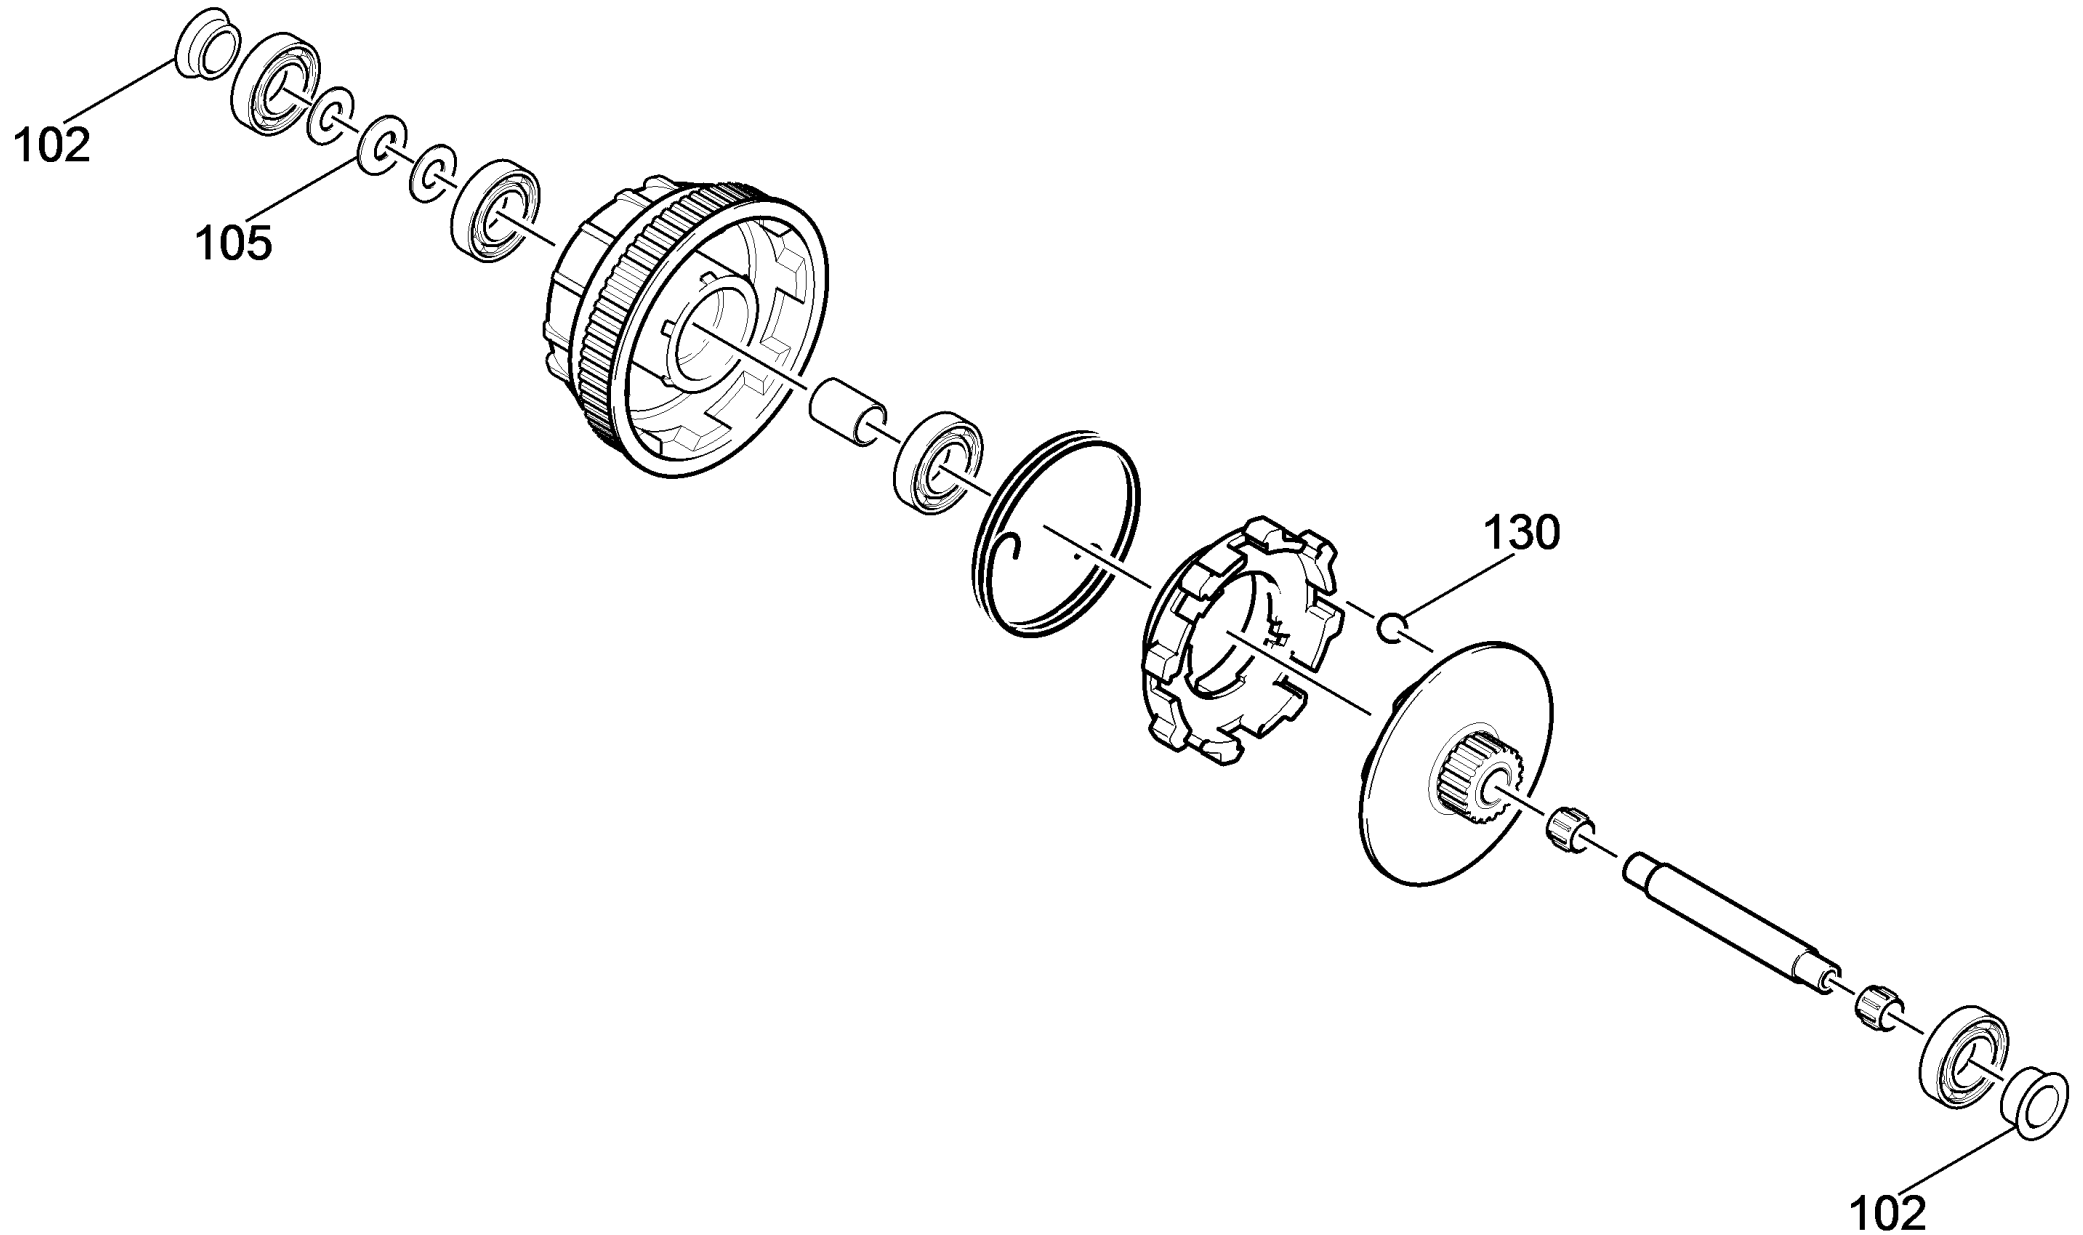

16 Coupler complete (4.470-022.0)

Professional \ Vacuum cleaner \ Dry vacuum cleaner \ CV 38/1 *EU \ Spare parts list CV 38/1 *EU \ Brush-head \ Coupler complete

16 Coupler complete (4.470-022.0)

Professional \ Vacuum cleaner \ Dry vacuum cleaner \ CV 38/1 *EU \ Spare parts list CV 38/1 *EU \ Brush-head \ Coupler complete

POS	Article no.	Description	Quantity	Unit
102	5.032-617.0	Moulded part ring	2.000	ST
105	7.312-090.0	Spring washer B8-FSt-A2E DIN 137	1.000	ST
130	7.401-918.0	Sphere 6 G300 -1.4301 DIN 5401	8.000	ST