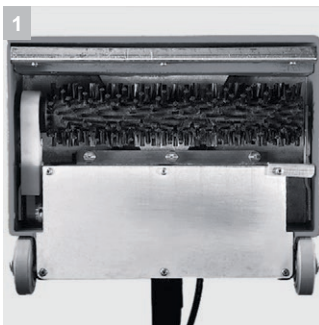

Additional power brush for Puzzi 200 which rises the basic output by about 35 %.

1 Rotating brushes

- Rotating brush intensifies cleaning and raises the carpet pile.

2 Improved cleaning performance

- The PW 30/1 professional power brush increases cleaning performance by a further 25% compared to its predecessor.

PW 30/1

- Motor-driven brush
- Power brush for Puzzi 10/2 Adv

Technical data

Order no.	1.913-102.0	
EAN code	4039784727410	
Max. area performance	m ² /h	40-55
Brush motor power rating	W	60
Weight	kg	5.7
Dimensions (L x W x H)	mm	350 x 260 x 835
Voltage	V	220-240
Frequency	Hz	50-60

Accessories for PW 30/1 1.913-102.0

		Order no.	Quantity	ID	Width	Length	Price	Description	
Floor tools									
Roller brush PW 30/1	1	6.286-569.0	1 piece(s)		285 mm			Standard bristles for PW 30/1 professional washing head.	■