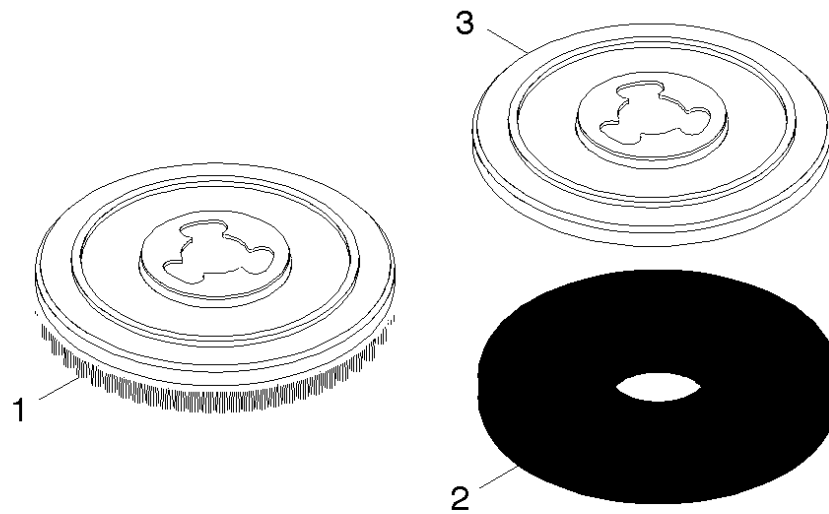

31 Pads

Professional \ Floor cleaner \ Single disc machines \ BDS 43/Duo C *EU \ Spare parts list BDS 43/DUO C \ Accessories \ Pads

31 Pads

Professional \ Floor cleaner \ Single disc machines \ BDS 43/Duo C *EU \ Spare parts list BDS 43/DUO C \ Accessories \ Pads

KÄRCHER

| POS | Article no. | Description | Quantity | Unit | Foot note text |
|-----|-------------|--|----------|------|----------------|
| 1 | 6.369-895.0 | Scrubbing brush red (old colour white) | 1.000 | ST | |
| 1 | 6.369-898.0 | Brush black (old colour grey) | 1.000 | ST | |
| 1 | 6.369-897.0 | Polishing brush | 1.000 | ST | |
| 1 | 6.369-896.0 | Brush Shampoo BDS 43/150/DUO C | 1.000 | ST | |
| 2 | 6.371-238.0 | Diamond pad green set 5x Ø432 | 1.000 | ST | GREEN |
| 2 | 6.371-256.0 | Diamond pad white set 5x Ø432 | 1.000 | ST | WHITE |
| 2 | 6.905-526.0 | Pad micro-fibre | 1.000 | ZSA | |
| 2 | 6.370-138.0 | Polishing pad beige | 1.000 | ZSA | |
| 2 | 6.371-257.0 | Diamond pad yellow set 5x Ø432 | 1.000 | ST | YELLOW |
| 2 | 6.369-473.0 | Pad black | 1.000 | ZSA | |
| 2 | 6.369-472.0 | Pad green | 1.000 | ZSA | |
| 2 | 6.369-470.0 | Pad red | 1.000 | ZSA | |
| 2 | 6.369-469.0 | Polishing pad white | 1.000 | ZSA | |
| 2 | 6.369-471.0 | Pad blue | 1.000 | ZSA | |
| 3 | 6.369-901.0 | Disk DUO SPEED | 1.000 | ST | |
| 3 | 6.369-899.0 | Disk LOW SPEED 420 | 1.000 | ST | |
| 3 | 6.369-900.0 | Disk HIGH SPEED | 1.000 | ST | |