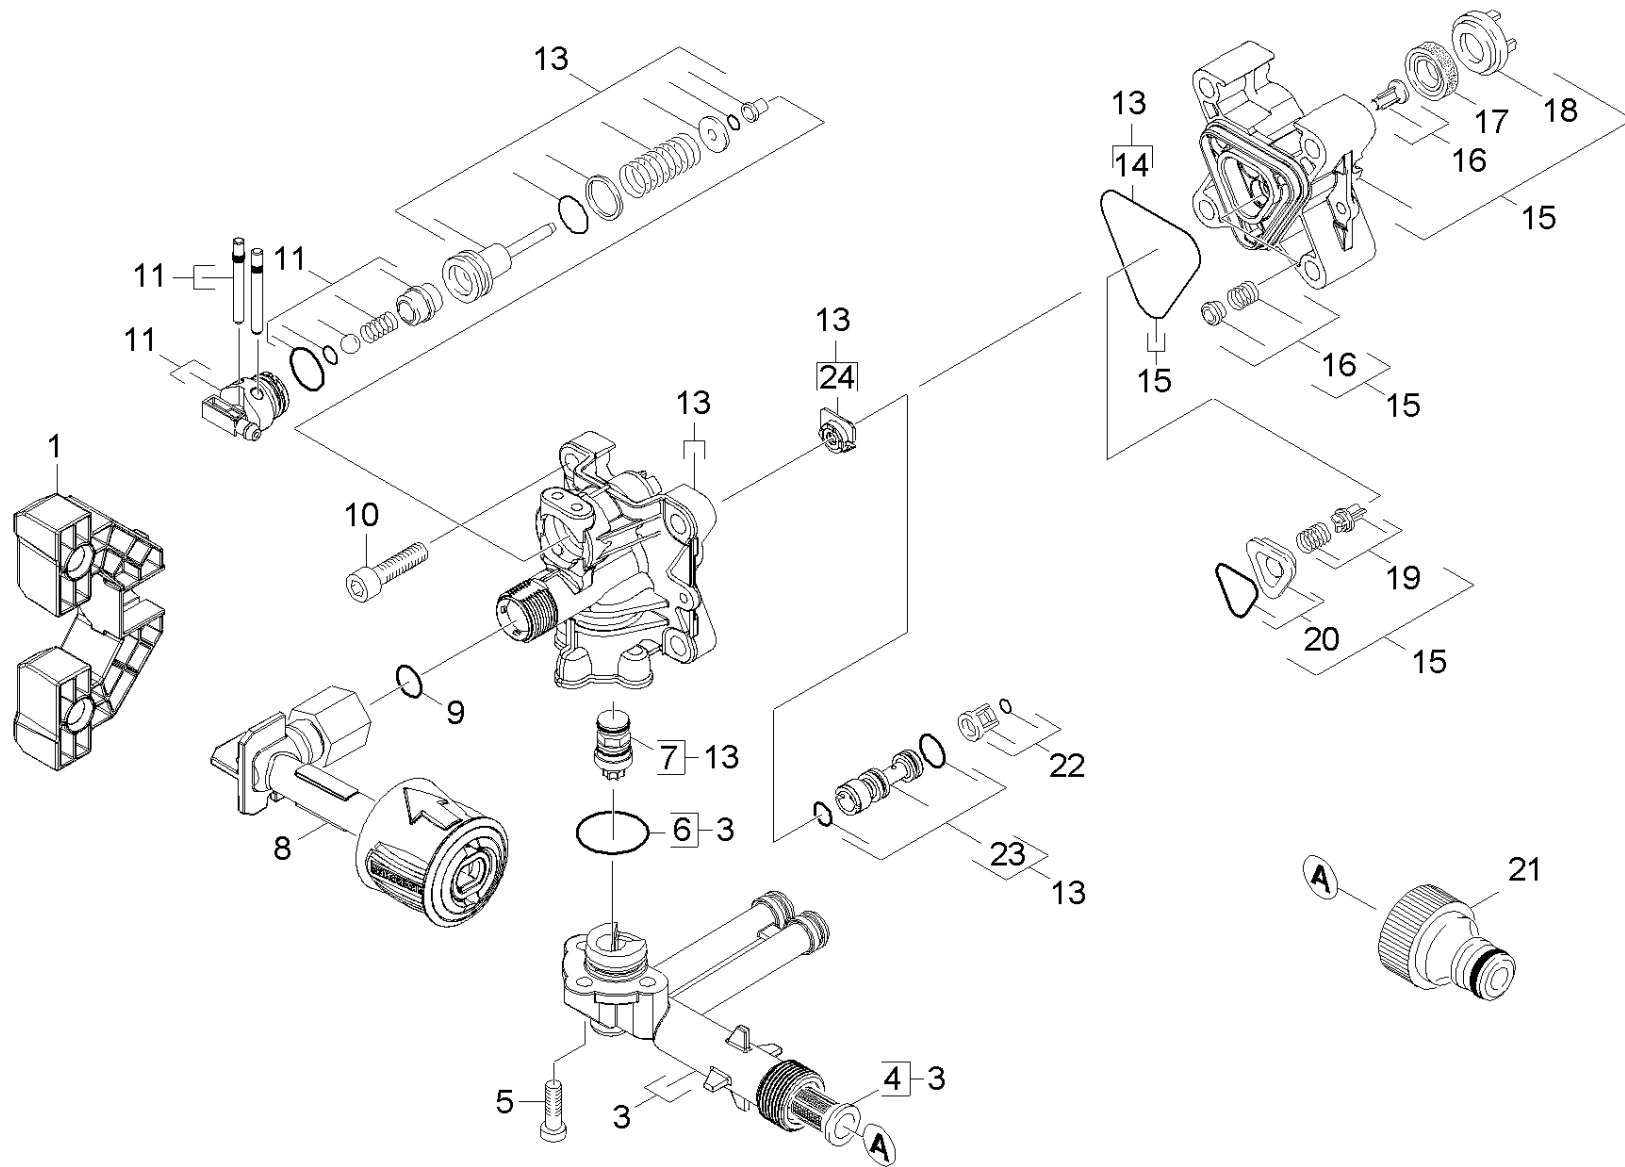

21 Housing

Overview technical documents/Home & Garden/High pressure cleaner cold water/Electric motor/K 5/K 5.600 T250 *EU (1.181-201.0)/Spare parts list K5.600 Modul Range/20 Pump set/21 Housing

21 Housing