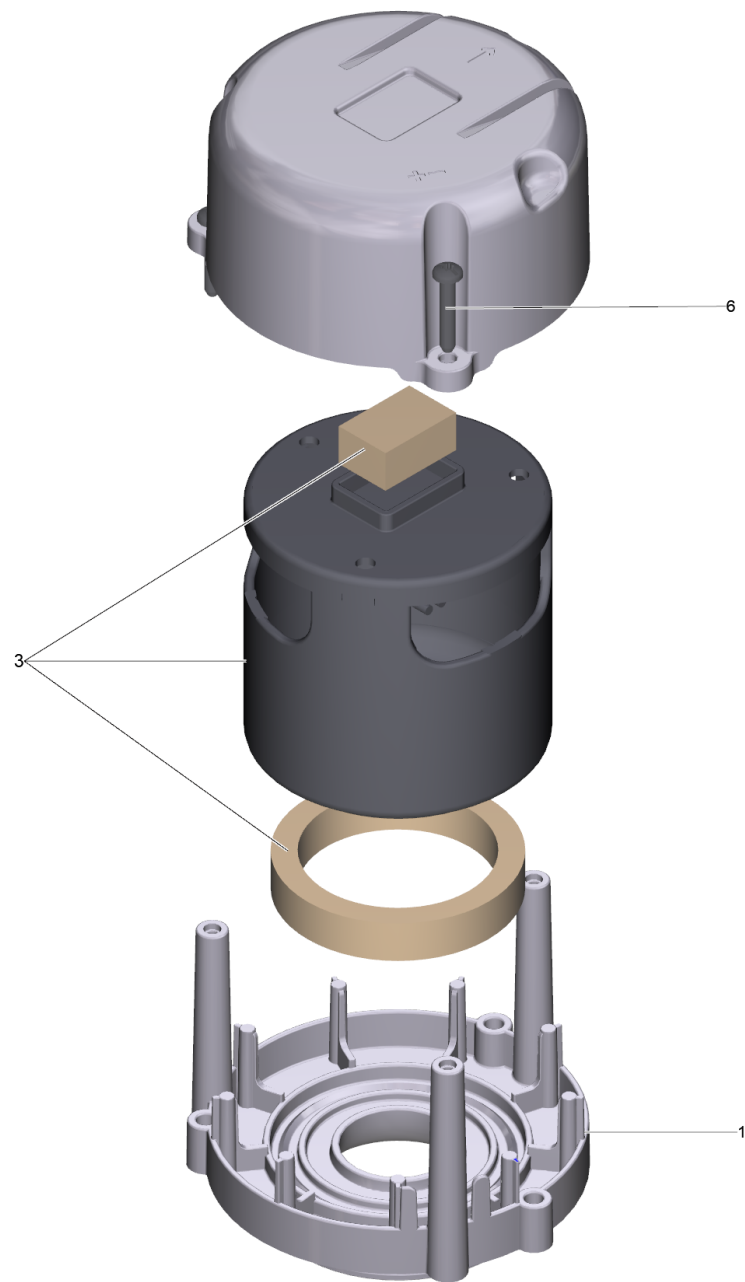

25 Blower unit UL (4.610-108.3)

POS	Article no.	Description	Quantity	Unit
1	5.605-434.3	Housing bottom part for replacement	1	PC
3	4.490-032.0	BLDC motor cpl. for replacement	1	PC
5	5.605-428.3	Housing top part for replacement	1	PC
6	7.303-096.0	Screw 4x22-ST-10.9-R2R (IN6RD)	3	PC