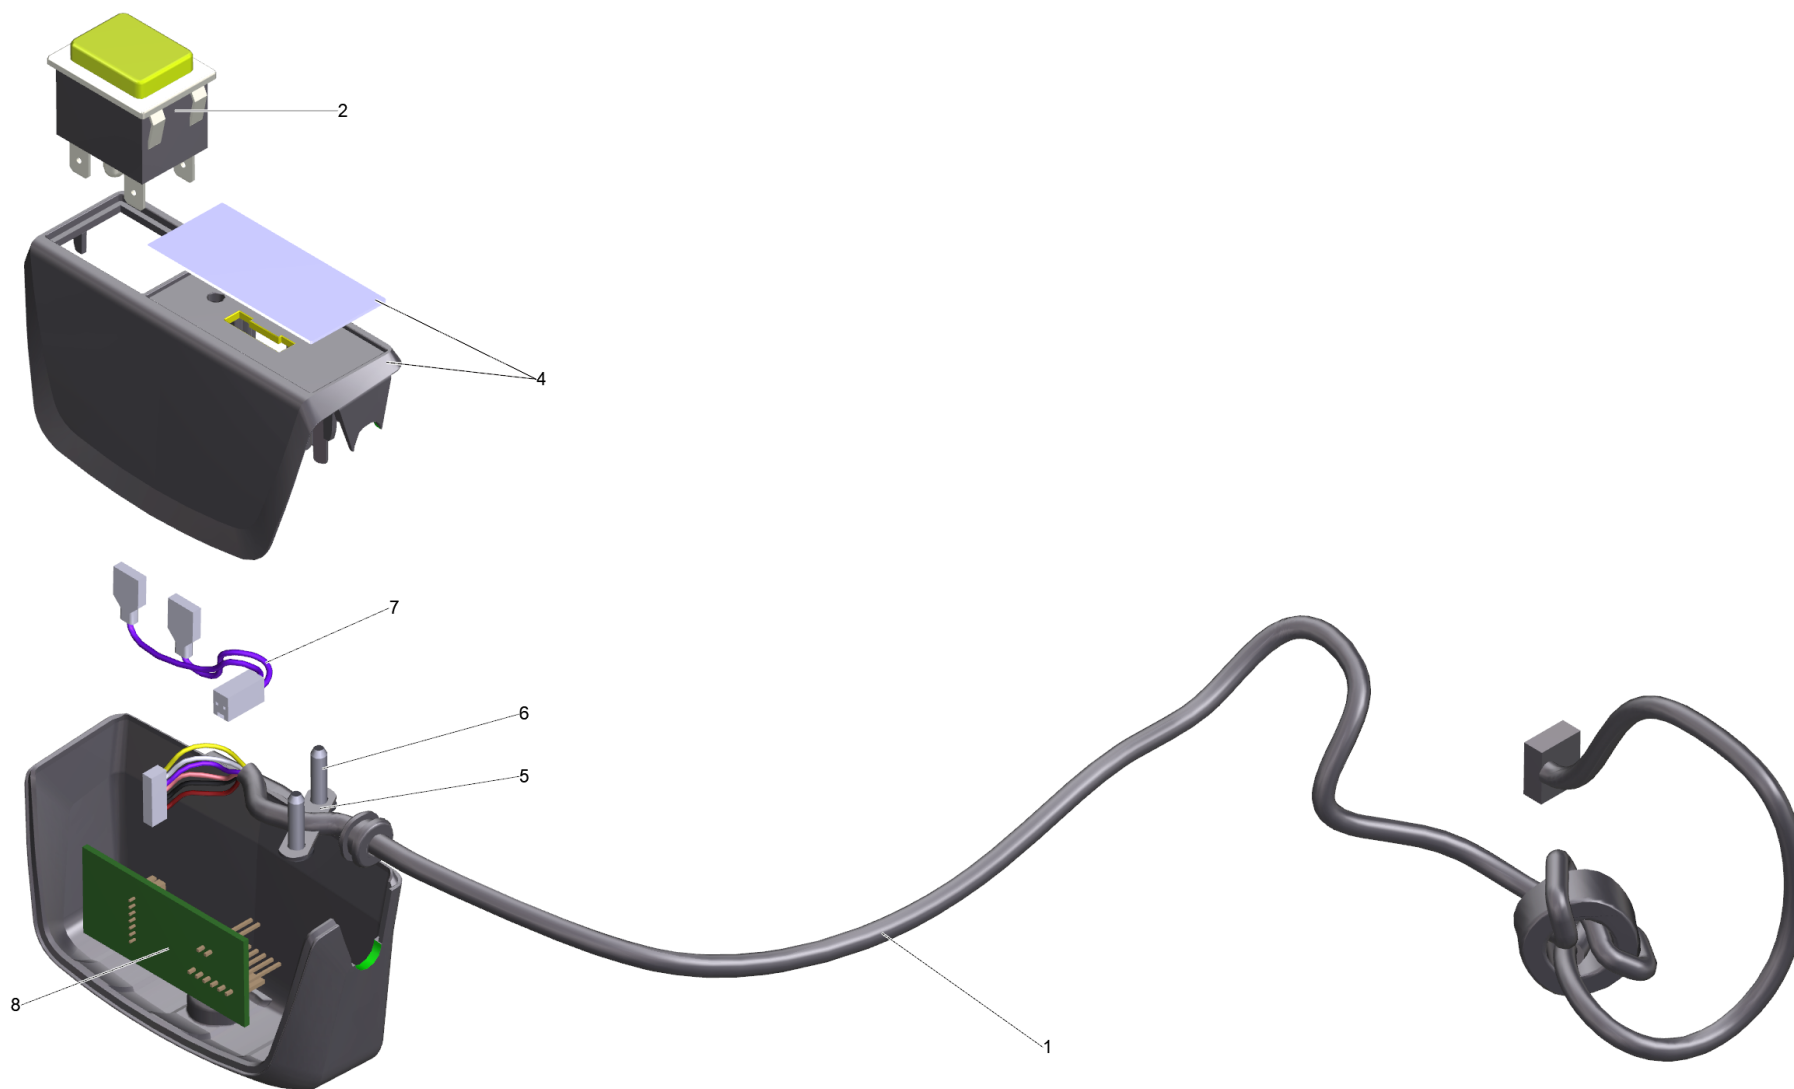

### 37 Remote control (4.645-736.0)

---

<b>POS</b>	<b>Article no.</b>	<b>Description</b>	<b>Quantity</b>	<b>Unit</b>
1	6.651-137.0	Cable operating element	1	PC
2	6.630-827.0	Switch one-pole BV 5/1 Bp	1	PC
4	4.324-063.0	Set remote control top part	1	PC
5	6.903-241.0	Clamp clip	1	PC
6	7.303-205.0	Screw 4x16-St-10.9-R2R (K-In6Rd)	2	PC
7	6.650-613.0	Cable pushbutton	1	PC
8	4.683-079.3	Control system	1	PC