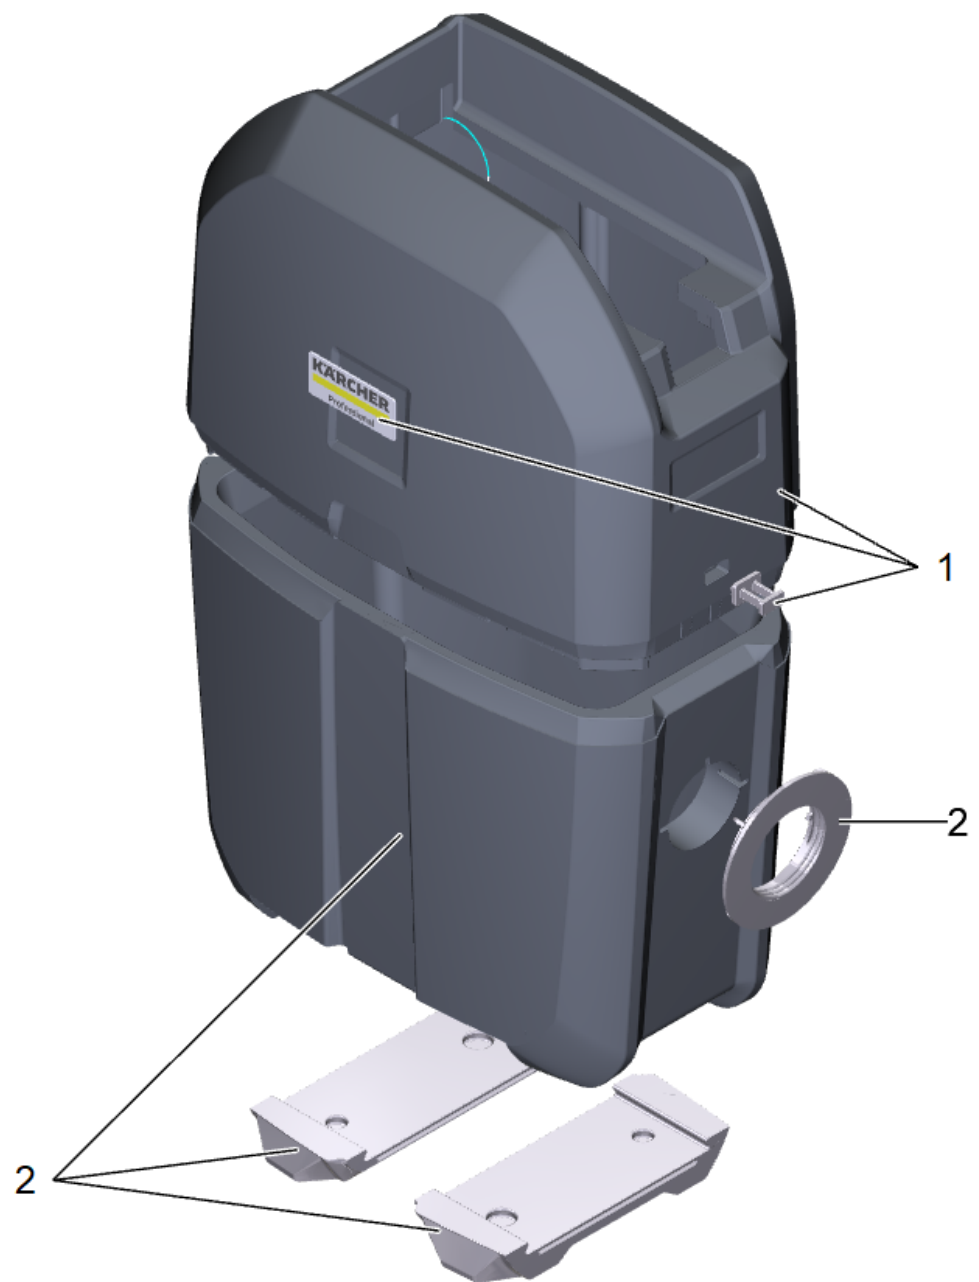

BVL 5/1 Bp Pack *EU (1.394-270.0)

POS	Article no.	Description	Quantity	Unit
66	7.306-254.0	Screw M8x16 -10.9-ZNBHL ISO 7380-2	2	PC
67	6.653-026.0	Magnet	1	PC
68	6.303-557.0	Screw 3x12 Kombitorx T8	2	PC
69	7.303-123.0	Countersunk screw 3x16 -10.9-R2R (In6Rd)	2	PC
75	4.032-046.0	Suction nipple cpl. for replacement	1	PC
77	5.343-022.0	Locking ring	1	PC
79	5.324-225.3	Holder suction tube for replacement	2	PC
80	2.889-346.0	Suction hose T DN35 1m	1	PC
81	2.889-148.0	Elbow packaged antistatic NW35 2K	1	PC
82	2.889-129.0	Floor tool basalt grey packaged NW35	1	PC
83	6.900-385.0	Crevice nozzle DN35	1	PC
84	6.905-998.0	Upholstery nozzle complete NW35	1	PC
85	2.862-008.0	Telescopic tube packaged NW35	1	PC
104	6.343-169.0	Quick-fastener	2	PC