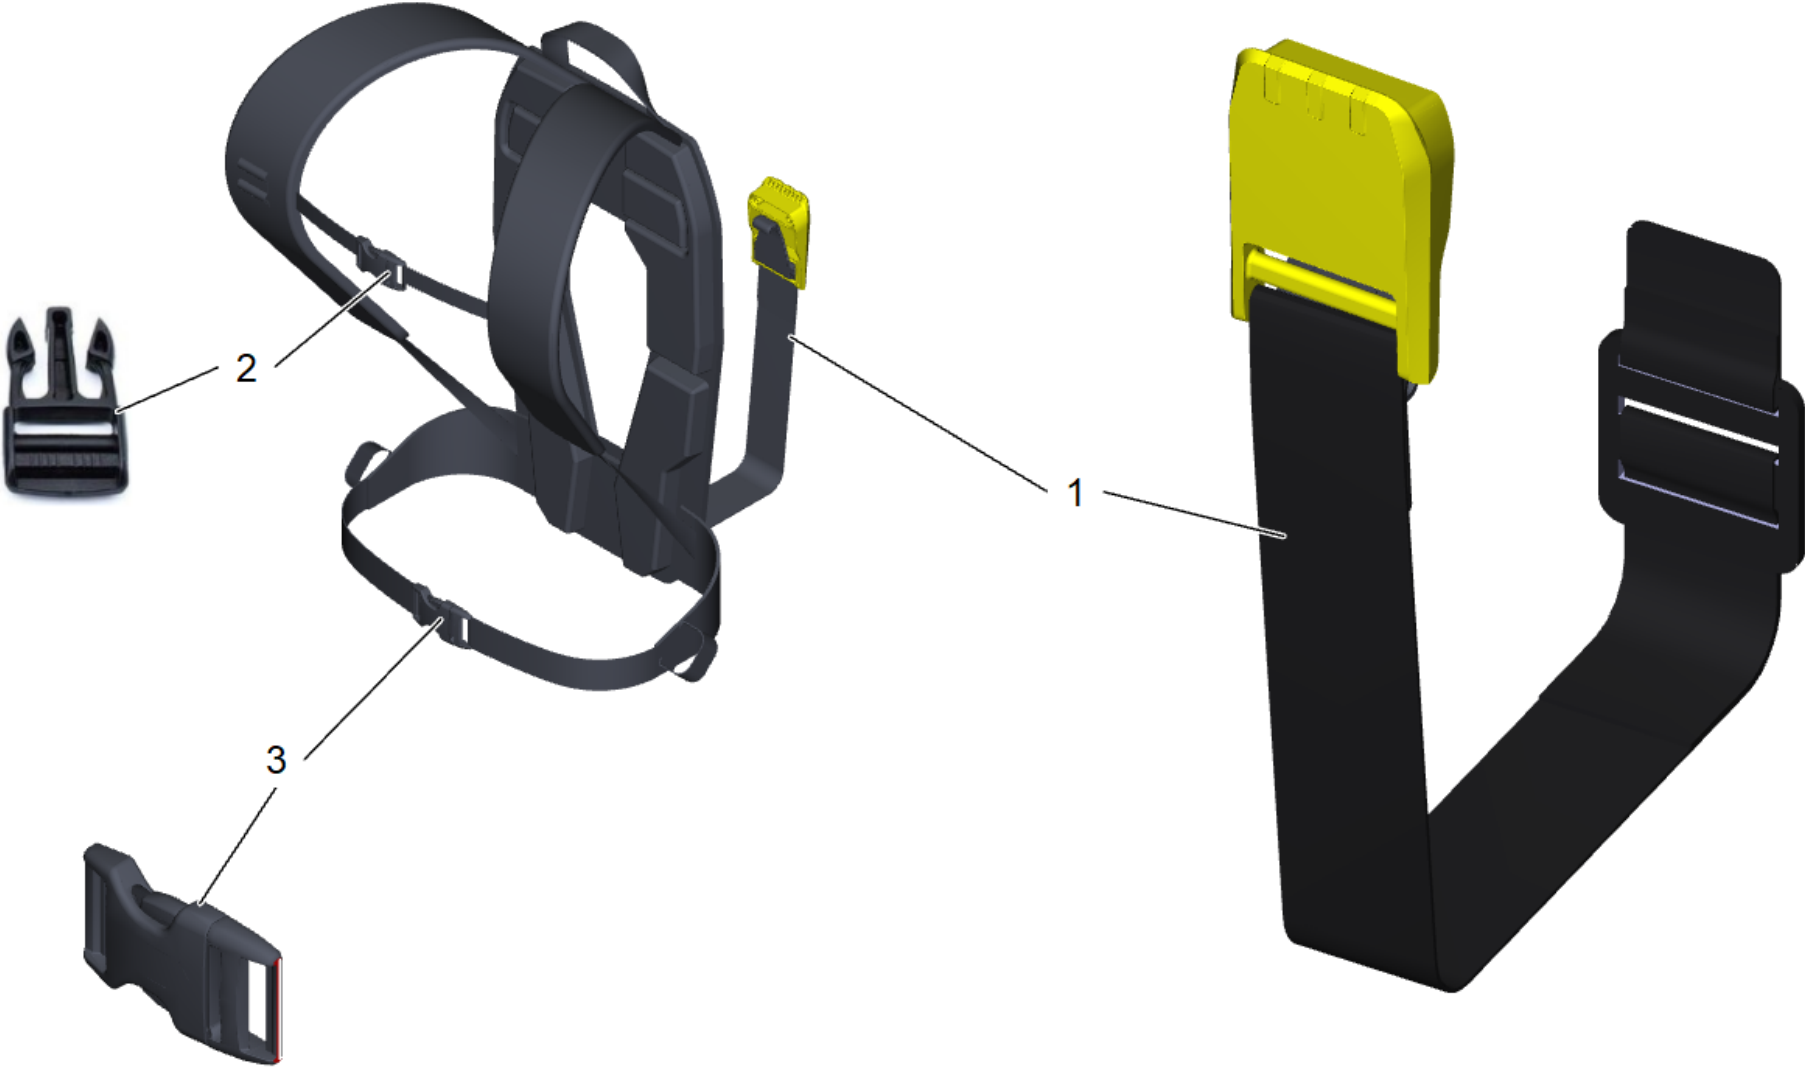

### 37 Remote control (4.645-736.0)

---

<b>POS</b>	<b>Article no.</b>	<b>Description</b>	<b>Quantity</b>	<b>Unit</b>
1	6.651-137.0	Cable operating element	1	PC
2	6.630-827.0	Switch one-pole BV 5/1 Bp	1	PC
4	4.324-063.0	Set remote control top part	1	PC
5	6.903-241.0	Clamp clip	1	PC
6	7.303-205.0	Screw 4x16-St-10.9-R2R (K-In6Rd)	2	PC
7	6.650-613.0	Cable pushbutton	1	PC
8	4.683-079.3	Control system	1	PC