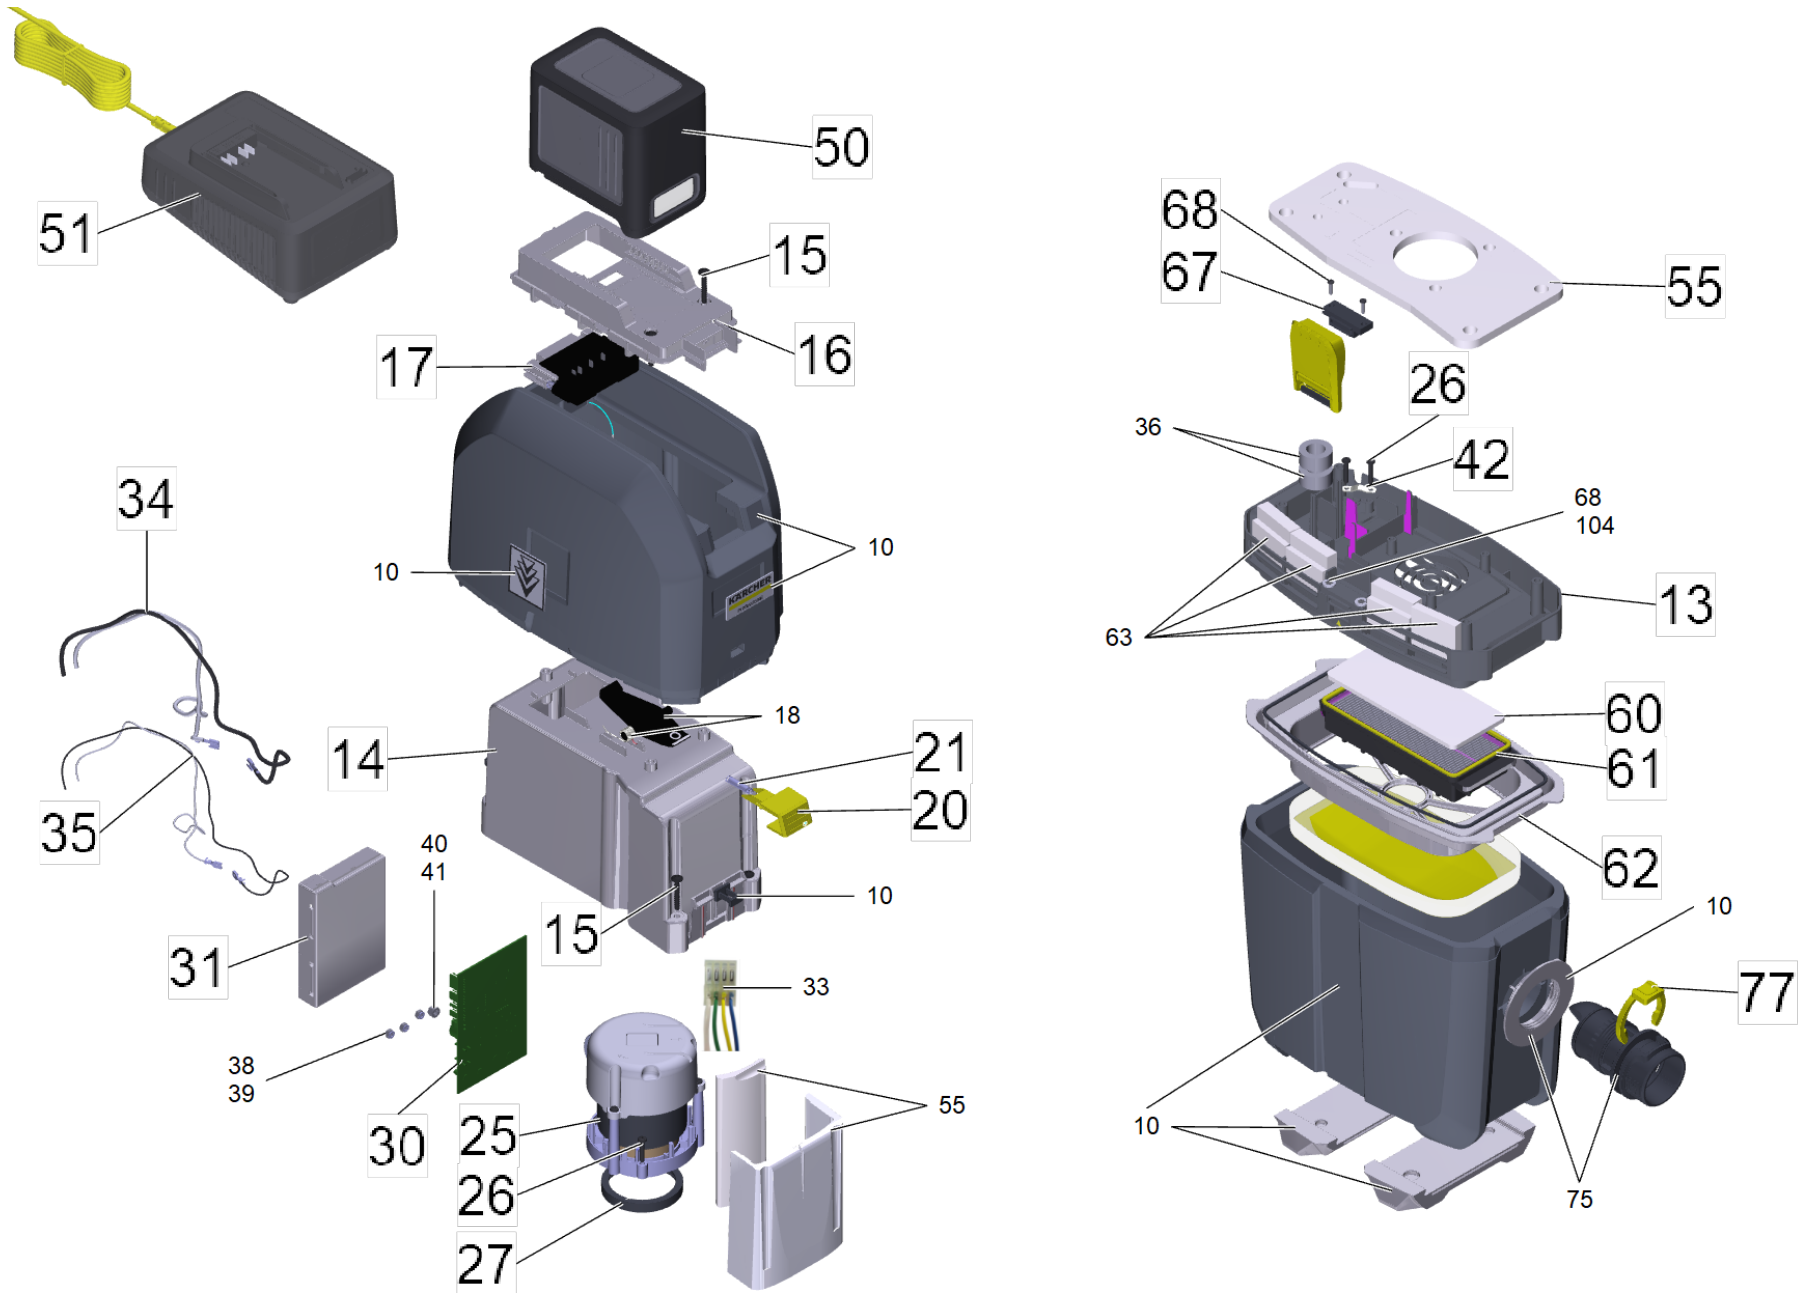

## **Spare parts list**

(1.394-270.0) BVL 5/1 Bp Pack \*EU

## Table of contents

---

BVL 5/1 Bp Pack *EU (1.394-270.0)	3
10 Housing cpl. for replacement (4.605-185.0)	8
1 Housing head cpl. BVL 5/1 (4.605-191.0)	10
14 Housing base plate for replacement (5.605-247.3)	12
25 Blower unit UL (4.610-108.3)	14
37 Remote control (4.645-736.0)	16
65 Carrying strap (6.541-007.0)	18
81 Elbow packaged antistatic NW35 2K (2.889-148.0)	20

## BVL 5/1 Bp Pack \*EU (1.394-270.0)

POS	Article no.	Description	Quantity	Unit
66	7.306-254.0	Screw M8x16 -10.9-ZNBHL ISO 7380-2	2	PC
67	6.653-026.0	Magnet	1	PC
68	6.303-557.0	Screw 3x12 Kombitorx T8	2	PC
69	7.303-123.0	Countersunk screw 3x16 -10.9-R2R (In6Rd)	2	PC
75	4.032-046.0	Suction nipple cpl. for replacement	1	PC
77	5.343-022.0	Locking ring	1	PC
79	5.324-225.3	Holder suction tube for replacement	2	PC
80	2.889-346.0	Suction hose T DN35 1m	1	PC
81	2.889-148.0	Elbow packaged antistatic NW35 2K	1	PC
82	2.889-129.0	Floor tool basalt grey packaged NW35	1	PC
83	6.900-385.0	Crevice nozzle DN35	1	PC
84	6.905-998.0	Upholstery nozzle complete NW35	1	PC
85	2.862-008.0	Telescopic tube packaged NW35	1	PC
104	6.343-169.0	Quick-fastener	2	PC

1 Housing head cpl. BVL 5/1 (4.605-191.0)

---

<b>POS</b>	<b>Article no.</b>	<b>Description</b>	<b>Quantity</b>	<b>Unit</b>
22	5.324-221.3	Bolt locking part for replacement	2	PC
70	5.385-511.0	Label logo glued M Professional	1	PC