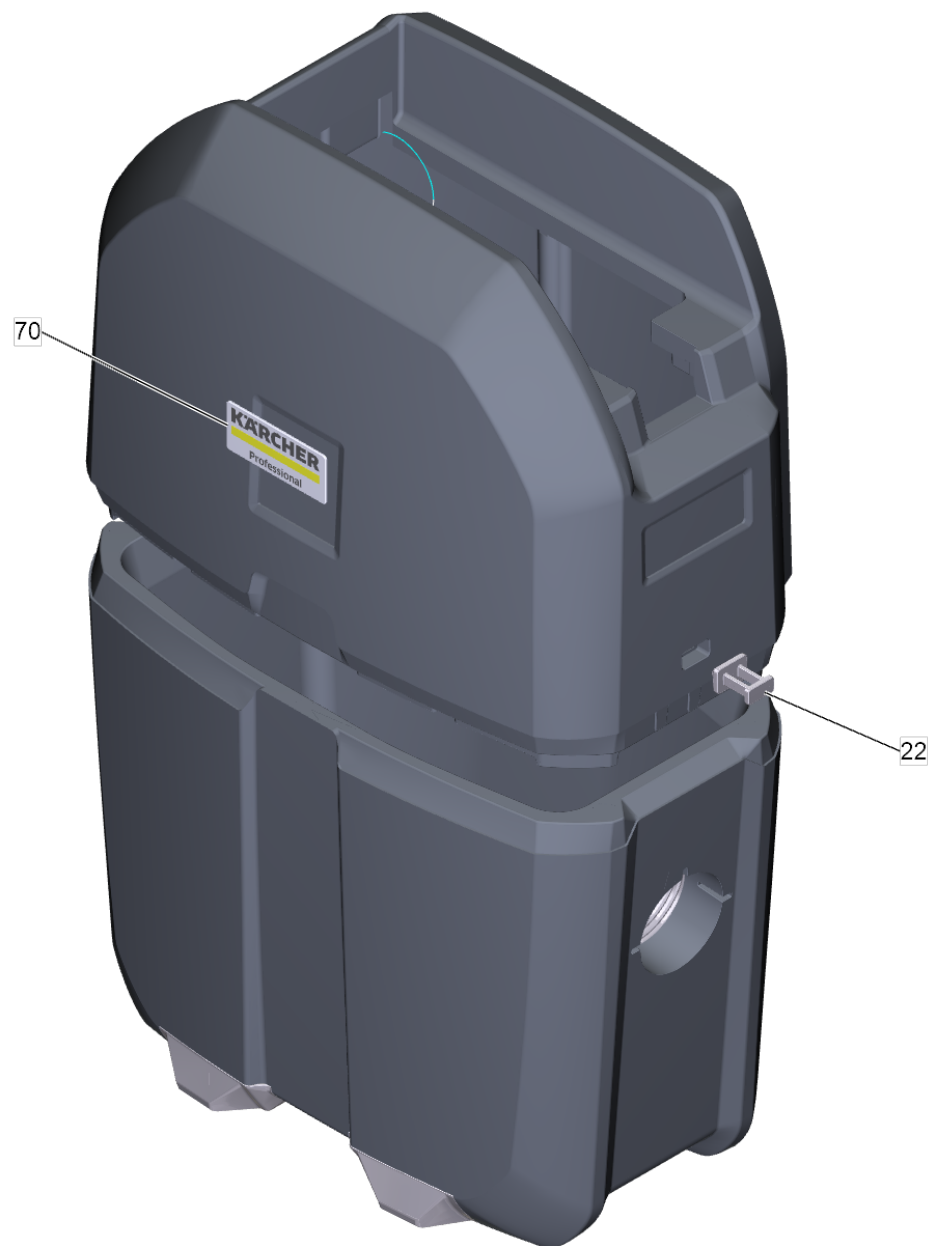

10 Housing cpl. for replacement (4.605-185.0)

POS	Article no.	Description	Quantity	Unit
1	4.605-191.0	Housing head cpl. BVL 5/1	1	PC
2	4.605-192.0	Tank cpl. BVL 5/1	1	PC