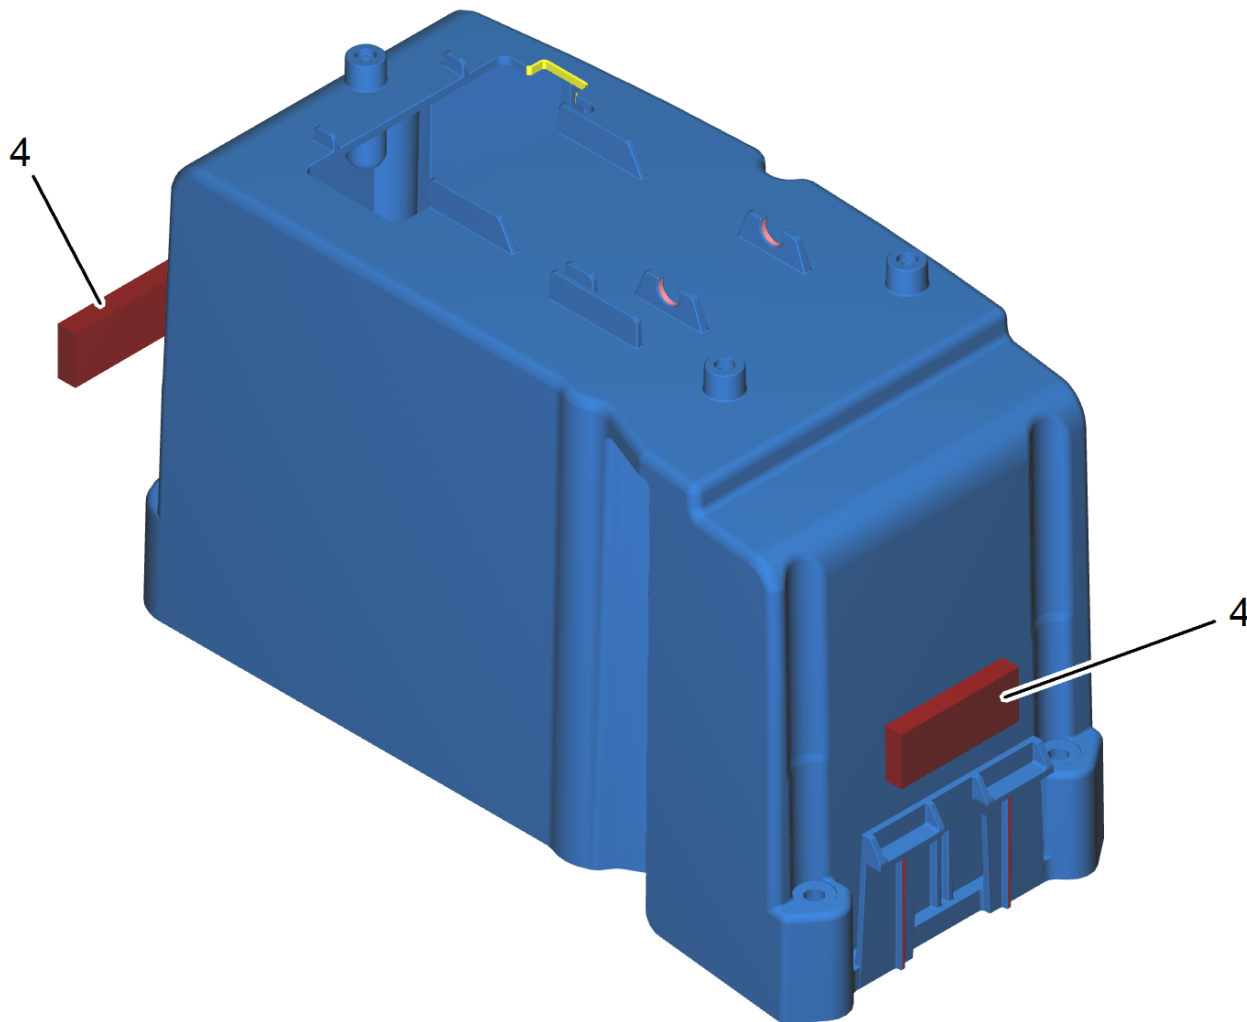

1 Housing head cpl. BVL 5/1 (4.605-191.0)

POS	Article no.	Description	Quantity	Unit
22	5.324-221.3	Bolt locking part for replacement	2	PC
70	5.385-511.0	Label logo glued M Professional	1	PC