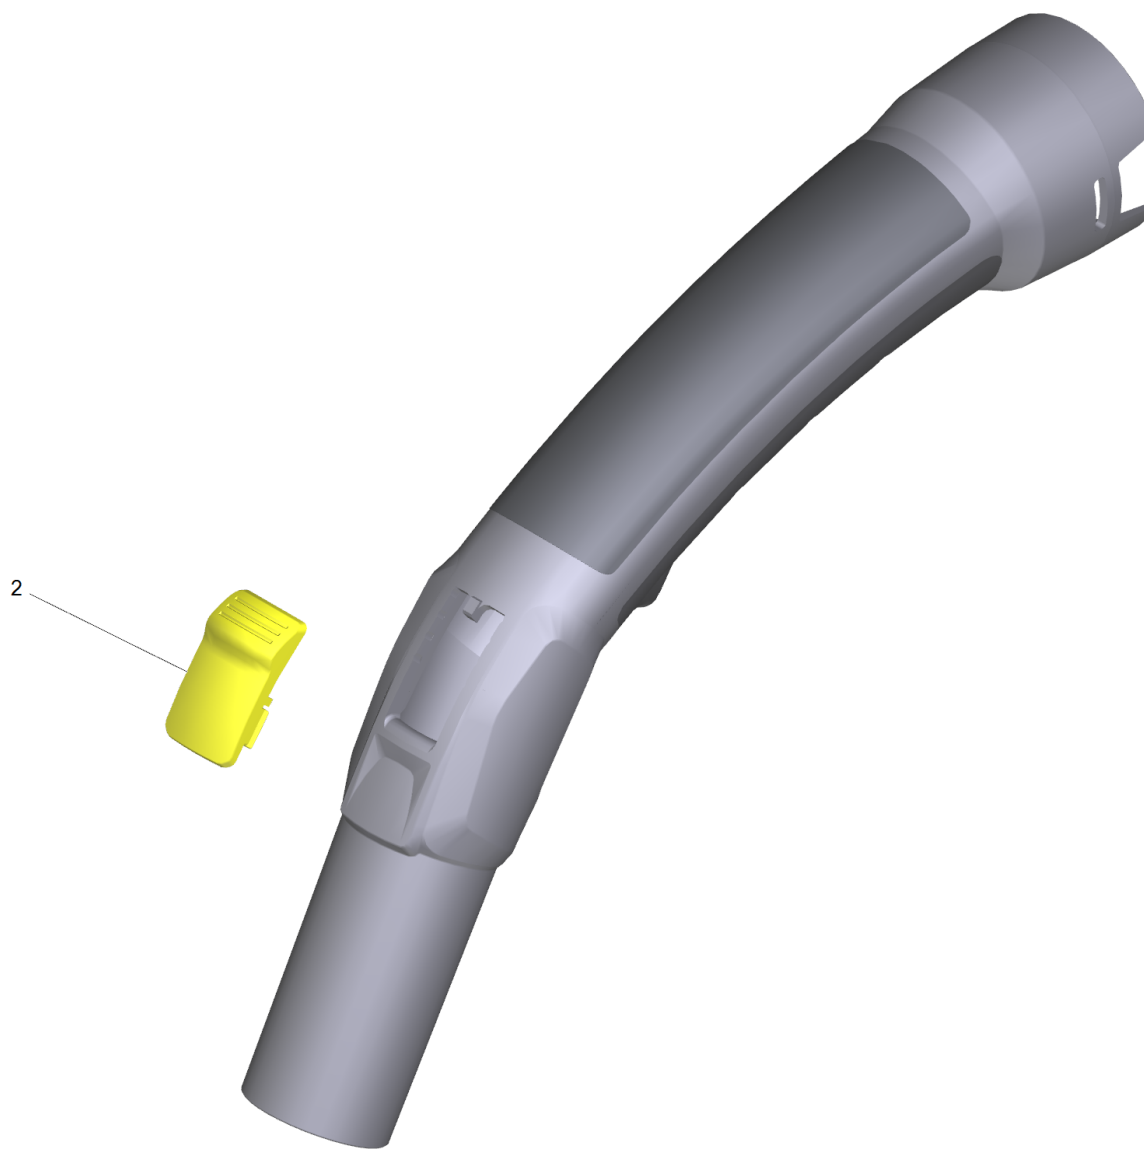

65 Carrying strap (6.541-007.0)

POS	Article no.	Description	Quantity	Unit
1	4.324-075.0	Closure with belt	1	PC
2	6.101-268.0	Buckle male	1	PC
3	6.101-269.0	Buckle cpl.	1	PC