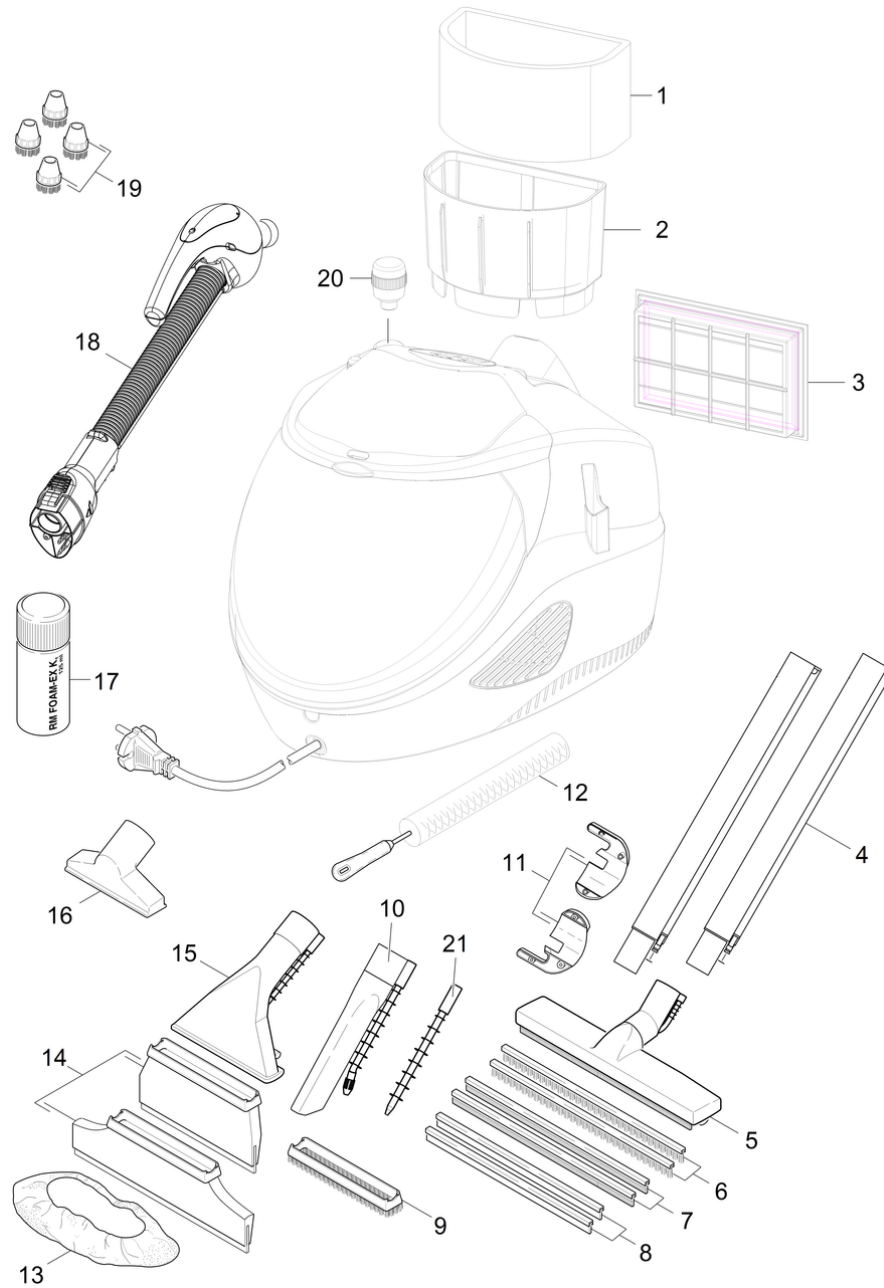

Short spare parts list

Home and Garden \ Steamer \ SV 1802 *EU \ Short spare parts list

Short spare parts list

Home and Garden \ Steamer \ SV 1802 *EU \ Short spare parts list

KÄRCHER

POS	Article no.	Description	Quantity	Unit
11	6.402-036.0	Bracket for replacement SV1802/1902	1.000	ST
9	6.402-041.0	Brush-corona SV 1802/1902	1.000	ST
12	6.402-043.0	Brush pipe cleaning replacement SV	1.000	ST
13	6.370-990.0	Cloth set	1.000	ST
21	6.402-045.0	Extension point jet nozzle SV 1802/1902	1.000	ST
3	2.860-229.0	Filter /Hepa SV	1.000	ST
2	6.402-029.0	Filter cartridge replacement SV	1.000	ST
1	6.402-024.0	Filter foam replacement SV	1.000	ST
5	6.402-034.0	Floor tool only for replacement SV1802/1	1.000	ST
15	6.402-040.0	Housing hand nozzle upholstery nozzle	1.000	ST
10	6.402-044.0	Point jet nozzle SV 1802/1902	1.000	ST
17	6.290-852.0	RM FOAMSTOP neutral,125ml*DE,FR,IT,EN,NL	1.000	ST
20	6.402-014.0	Safety lock SV 1802	1.000	ST
19	2.860-231.0	Set brushes SV	1.000	ST
14	6.402-042.0	Set rubber lip hand nozzle SV 1802/1902	1.000	ST
18	6.402-185.0	Steam hose replacement new SV1802/1902	1.000	ST
6	6.402-037.0	Strip set brush lamellas SV1802/1902	1.000	ST
8	6.402-039.0	Strip set hard rubber SV1802/1902	1.000	ST
7	6.402-038.0	Strip set rubber SV1802/1902	1.000	ST
4	6.402-035.0	Suction tube SV1802/1902 n.f.Ersatz	1.000	ST
16	6.905-998.0	Upholstery nozzle complete NW35	1.000	ST