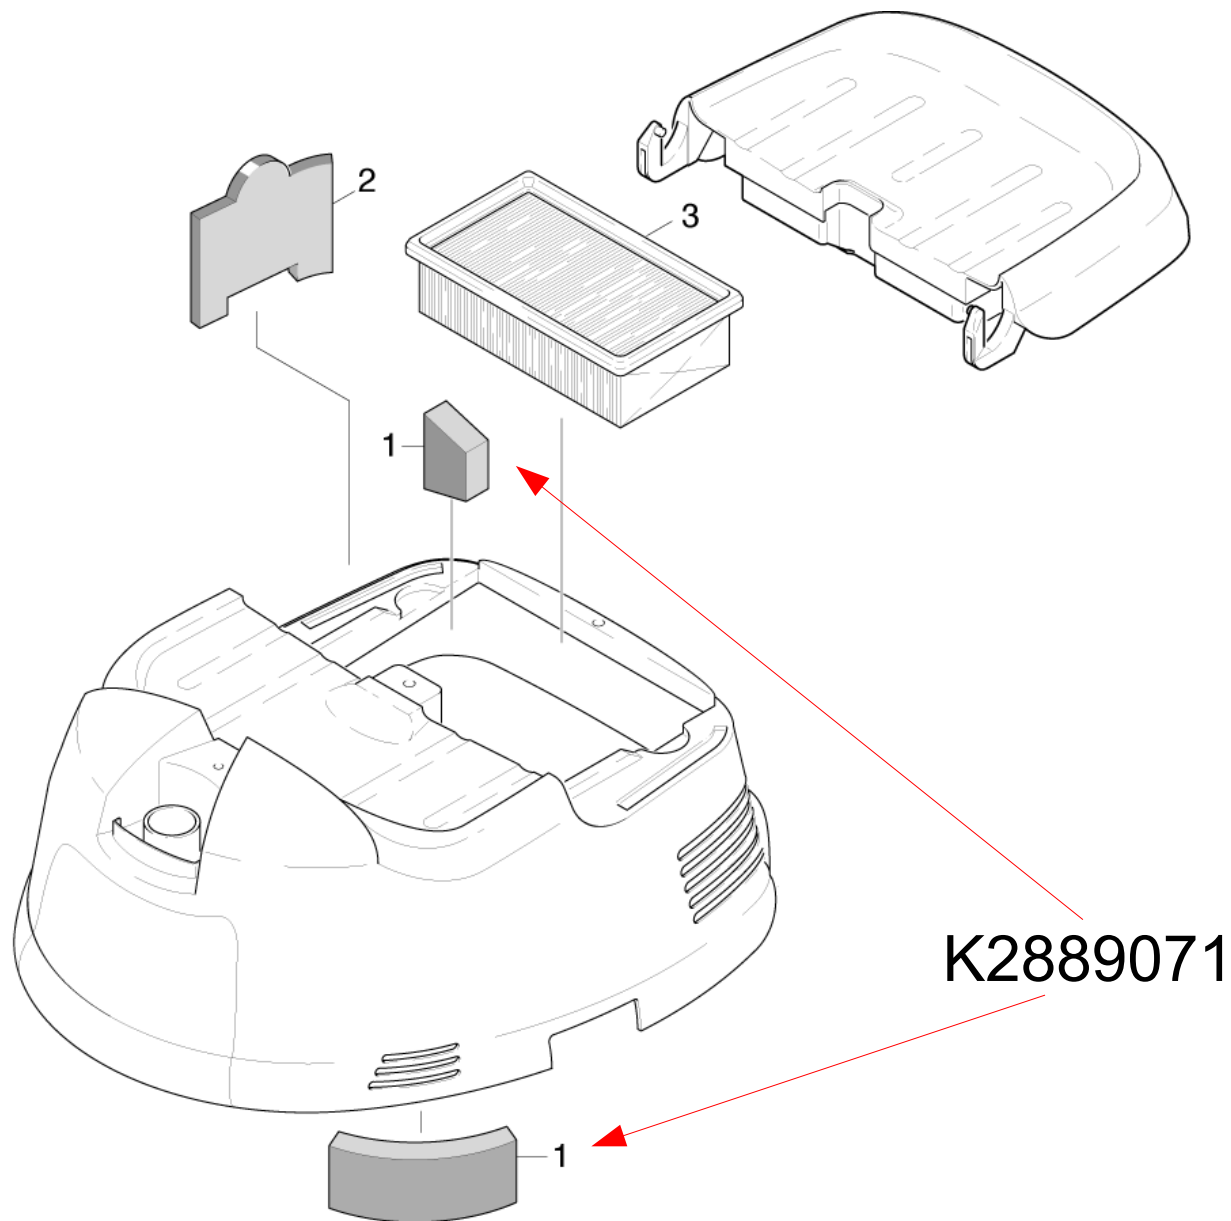

### 30 Filter (0.163-669.0)

Overview technical documents/Professional/Suction apparatus/Wet-/Dry vacuum cleanerwet/NT 72/2 Eco Tc (1.667-105.0)/Spare parts list NT 72/2 Eco Tc/30 Filter (0.163-669.0)

**30 Filter (0.163-669.0)**

Overview technical documents/Professional/Suction apparatus/Wet-/Dry vacuum cleanerwet/NT 72/2 Eco Tc (1.667-105.0)/Spare parts list NT 72/2 Eco Tc/30 Filter (0.163-669.0)

ET/VT (spare/wear parts)	Pos	Material #	Name	Qty.	Unit	from ser.nr.	up to ser.nr.	var. information
X	1	2.889-071.0	Filter set	1.000	ST	00000000000000000000		
X-X	2	6.904-215.0	Filter working air 3St. Kae	1.000	ZSA	00000000000000000000		
	3	6.904-364.0	Flat-pleated filter packaged HEPA	1.000	ST			HEPA
X-X	3	6.904-284.0	Flat filter PES	1.000	ST	00000000000000000000		