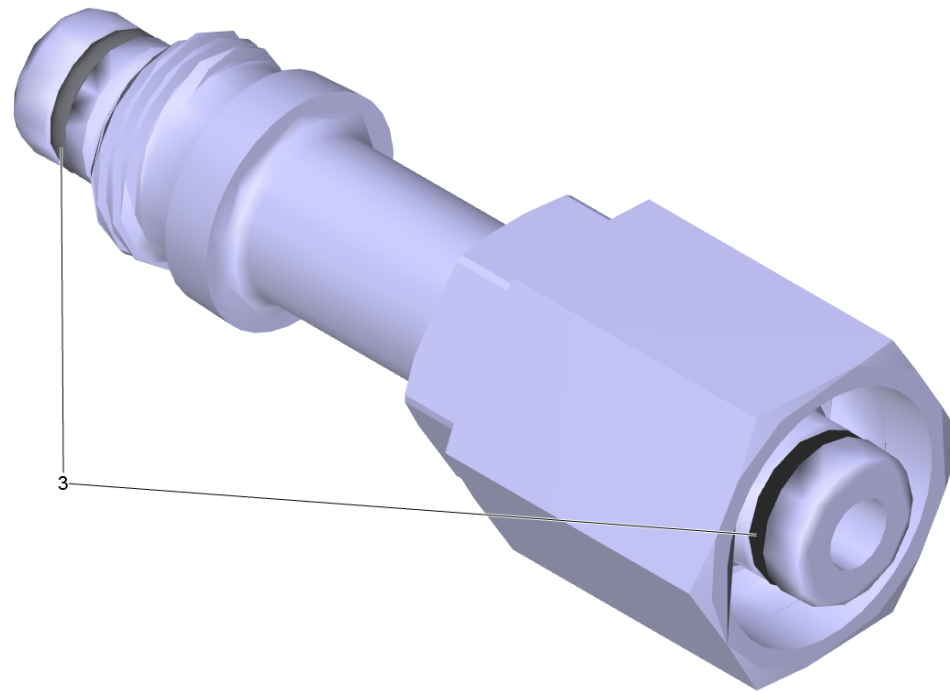

9503 Screw union TR FR TR22-TR20 (4.111-022.0)

Professional \ High pressure cleaner cold water \ Electric motor \ HD 5/15 CX Plus + FR Classic *EU \ Spare parts list high-pressure 5/15 CX P \ FR TR Classic \ Spare parts list FR TR Classic \ Surface cleaner with grate \ Screw union

KÄRCHER

9503 Screw union TR FR TR22-TR20 (4.111-022.0)

Professional \ High pressure cleaner cold water \ Electric motor \ HD 5/15 CX Plus + FR Classic *EU \ Spare parts list high-pressure 5/15 CX P \ FR TR Classic \ Spare parts list FR TR Classic \ Surface cleaner with grate \ Screw union

KÄRCHER

POS	Article no.	Description	Quantity	Unit
3	2.880-001.0	Spare part set seals TR	1	PC