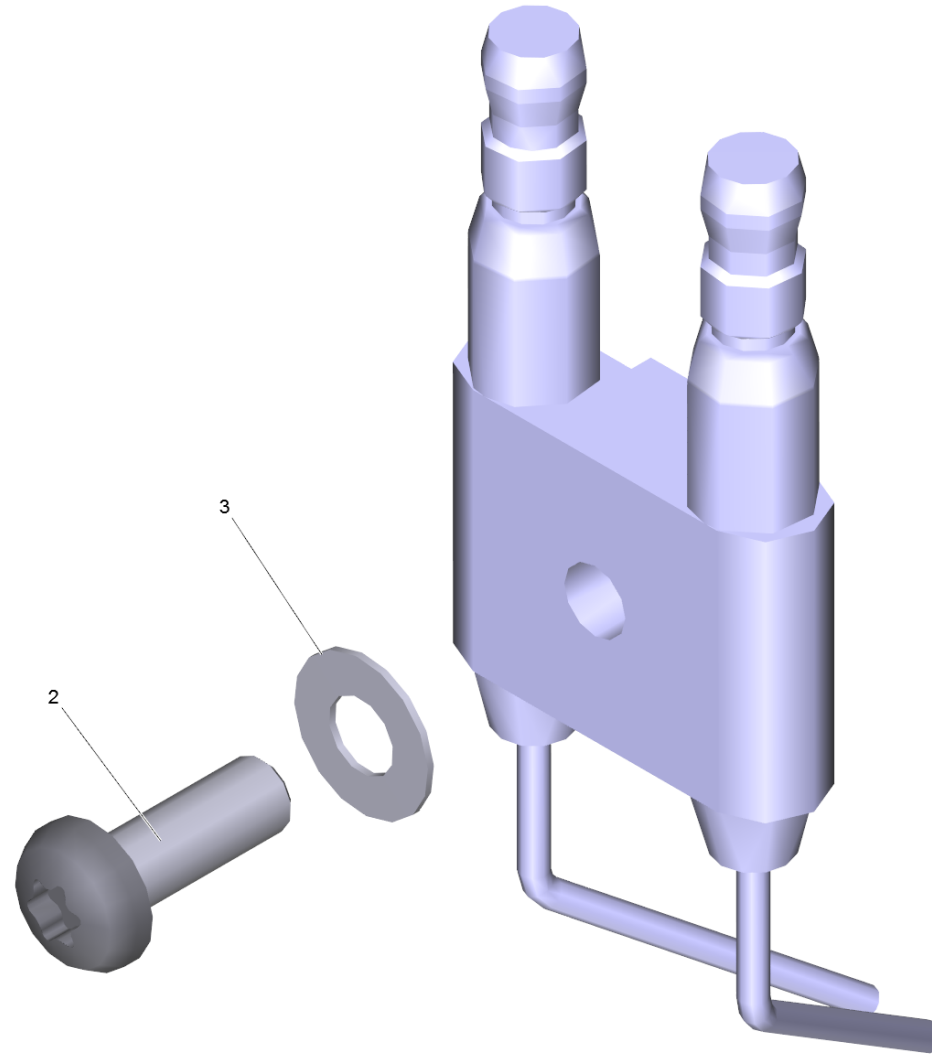

## 11 Conversion kit ignition electrode (2.638-974.0)

Professional \ High pressure cleaner hotwater \ Electric motor \ HDS 699 \*EU \ Spare parts list HDS 699 \*EUR \ Flow heater \ Burner cover \ Conversion kit ignition electrode

POS	Preces Nr.	Apraksts	Quantity	Unit
2	7.306-217.0	Screw M5x14 -8.8-R2R (In6Rd)	1.000	ST
3	7.312-304.0	Spring washer B 5-FST-A2E DIN 137	1.000	ST