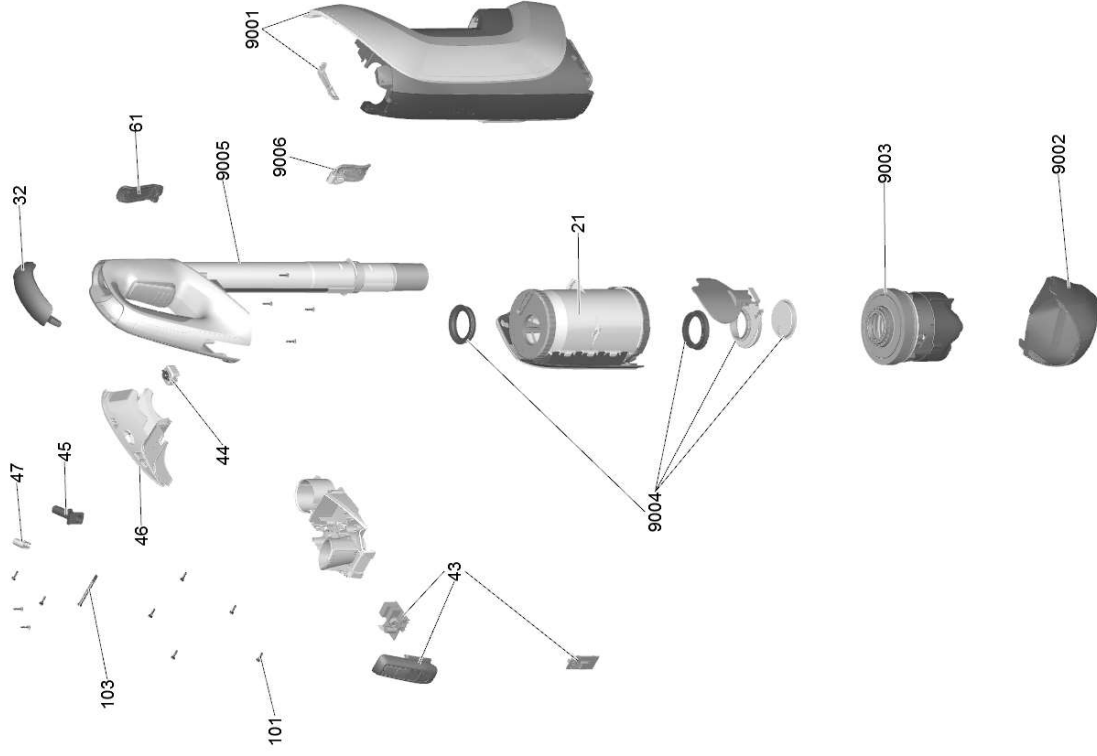

# 1 Basic unit white 220 - 240 V

Home and Garden \ Vacuum cleaner \ Dry vacuum cleaner \ VC 5 (white) \*EU-1 \ Basic unit white 220 - 240 V

## 1 Basic unit white 220 - 240 V

Home and Garden \ Vacuum cleaner \ Dry vacuum cleaner \ VC 5 (white) \*EU-1 \ Basic unit white 220 - 240 V

# KÄRCHER

POS	Article no.	Description	Quantity	Unit
9003	4.070-172.0	Turbine completely packaged	1	PC
9004	4.070-191.0	Seal set	1	PC
9001	4.070-200.0	Housing set	1	PC
43	4.195-248.3	Electrical box completely	1	PC
21	4.195-253.3	Filter box completely white	1	PC
9002	4.195-257.3	Cover completely black	1	PC
9006	4.195-260.3	Catch for cable set	1	PC
9005	4.195-273.0	Telescopic tube hand grip complete	1	PC
32	5.195-460.3	Cirt clack hand grip black	1	PC
44	5.195-476.0	Strain relief cable	1	PC
45	5.195-478.0	Rubber grommet cable	1	PC
47	5.195-482.0	Clip cable	1	PC
61	5.195-501.3	Catch for cable rear white	1	PC
46	5.195-509.3	Covering cap hand grip, white	1	PC
103	6.195-044.0	Screw with shaft 4x50	1	PC
101	9.086-227.0	Screw 3x18 Zn Ni	13	PC