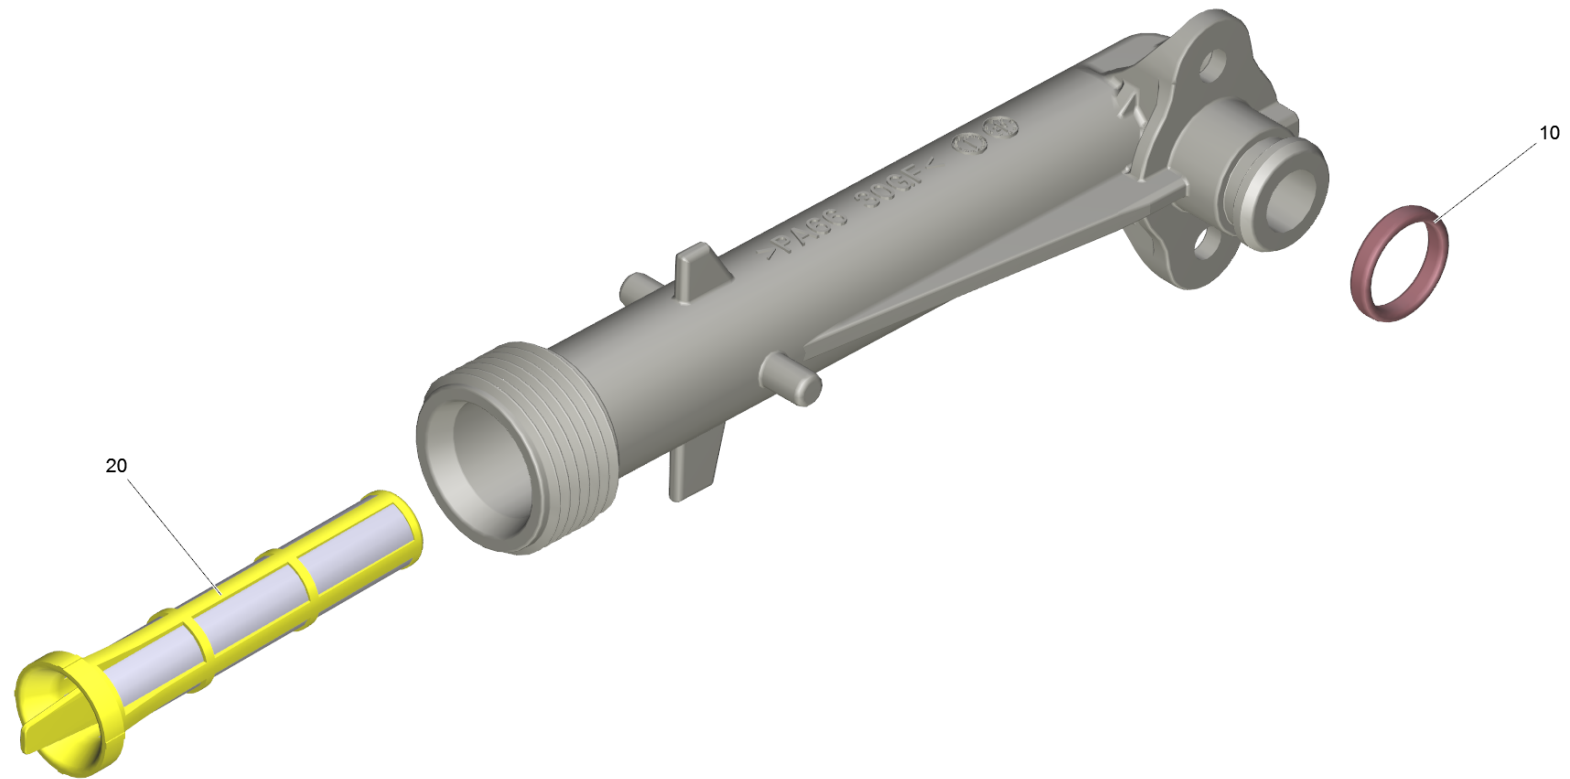

# 140 Suction connection cpl FC + filter (9.002-432.0)

Home and Garden \ High pressure cleaner cold water \ Electric motor \ K 5 \ K 5 Full Control Plus Home \*EU \ Spare parts list K5 FC Plus Home\*EU \ Set pump K5 FC Plus \*EU \ Suction connection cpl FC + filter

## 140 Suction connection cpl FC + filter (9.002-432.0)

Home and Garden \ High pressure cleaner cold water \ Electric motor \ K 5 \ K 5 Full Control Plus Home \*EU \ Spare parts list K5 FC Plus Home\*EU \ Set pump K5 FC Plus \*EU \ Suction connection cpl FC + filter

POS	Article no.	Description	Quantity	Unit
20	5.731-598.0	Fine filter long	1	PC
10	9.080-513.0	OR 12x2.1 EPDM 70 perox	1	PC