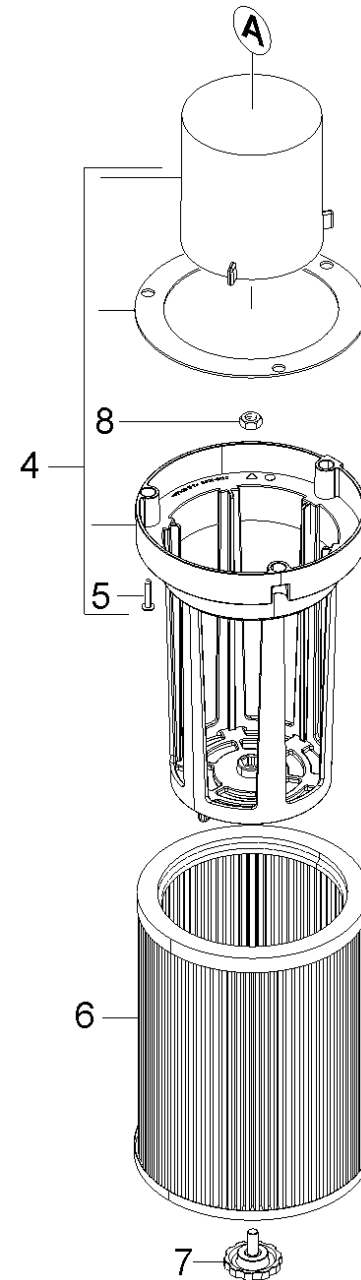

30 Filter

Professional \ Vacuum cleaner \ Wet-/dry vacuum cleaner \ NT 70/1 *EU \ Spare parts list NT 70/1 *EU \ Filter

30 Filter

Professional \ Vacuum cleaner \ Wet-/dry vacuum cleaner \ NT 70/1 *EU \ Spare parts list NT 70/1 *EU \ Filter

KÄRCHER

POS	Article no.	Description	Quantity	Unit	Remark
1	6.414-931.0	Set air circulation	1.000	ST	
2	7.303-086.0	Screw 5x30 -10.9-R2R (K-In6Rd)	6.000	ST	
3	6.414-934.0	Set foam air circulation	1.000	ST	
4	6.414-932.0	Set filtering basket	1.000	ST	NT 70/1 - NT70/2
4	2.889-001.0	Set filtering basket NT 70/3	1.000	ST	NT 70/3
5	6.303-200.0	Screw 5x25-IN6RD	3.000	ST	
6	6.907-038.0	Cartridge filter paper	1.000	ST	
7	6.321-226.0	Set star grip	1.000	ST	
8	7.311-004.0	Hexagon nut M8 -8-A3E ISO 4032	1.000	ST	