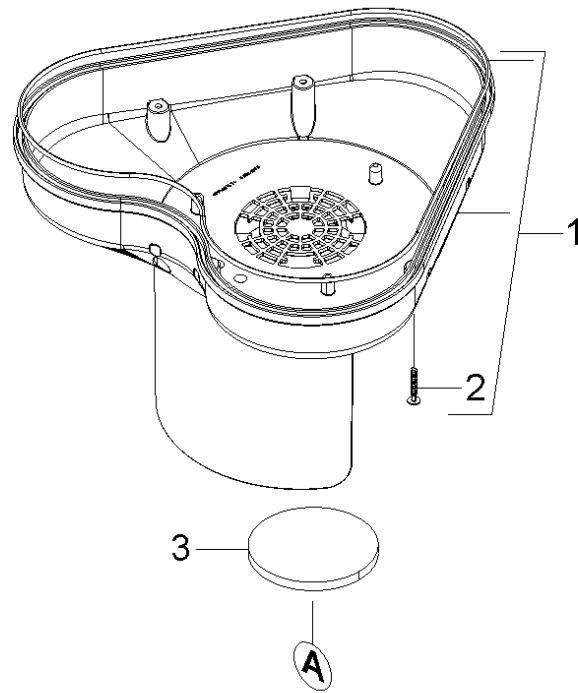

30 Filter

Professional \ Vacuum cleaner \ Wet-/dry vacuum cleaner \ NT 70/1 *EU \ Spare parts list NT 70/1 *EU \ Filter

30 Filter

Professional \ Vacuum cleaner \ Wet-/dry vacuum cleaner \ NT 70/1 *EU \ Spare parts list NT 70/1 *EU \ Filter

KÄRCHER

POS	Article no.	Description	Quantity	Unit	Remark
1	6.414-931.0	Set air circulation	1.000	ST	
2	7.303-086.0	Screw 5x30 -10.9-R2R (K-In6Rd)	6.000	ST	
3	6.414-934.0	Set foam air circulation	1.000	ST	
4	6.414-932.0	Set filtering basket	1.000	ST	NT 70/1 - NT70/2
4	2.889-001.0	Set filtering basket NT 70/3	1.000	ST	NT 70/3
5	6.303-200.0	Screw 5x25-IN6RD	3.000	ST	
6	6.907-038.0	Cartridge filter paper	1.000	ST	
7	6.321-226.0	Set star grip	1.000	ST	
8	7.311-004.0	Hexagon nut M8 -8-A3E ISO 4032	1.000	ST	