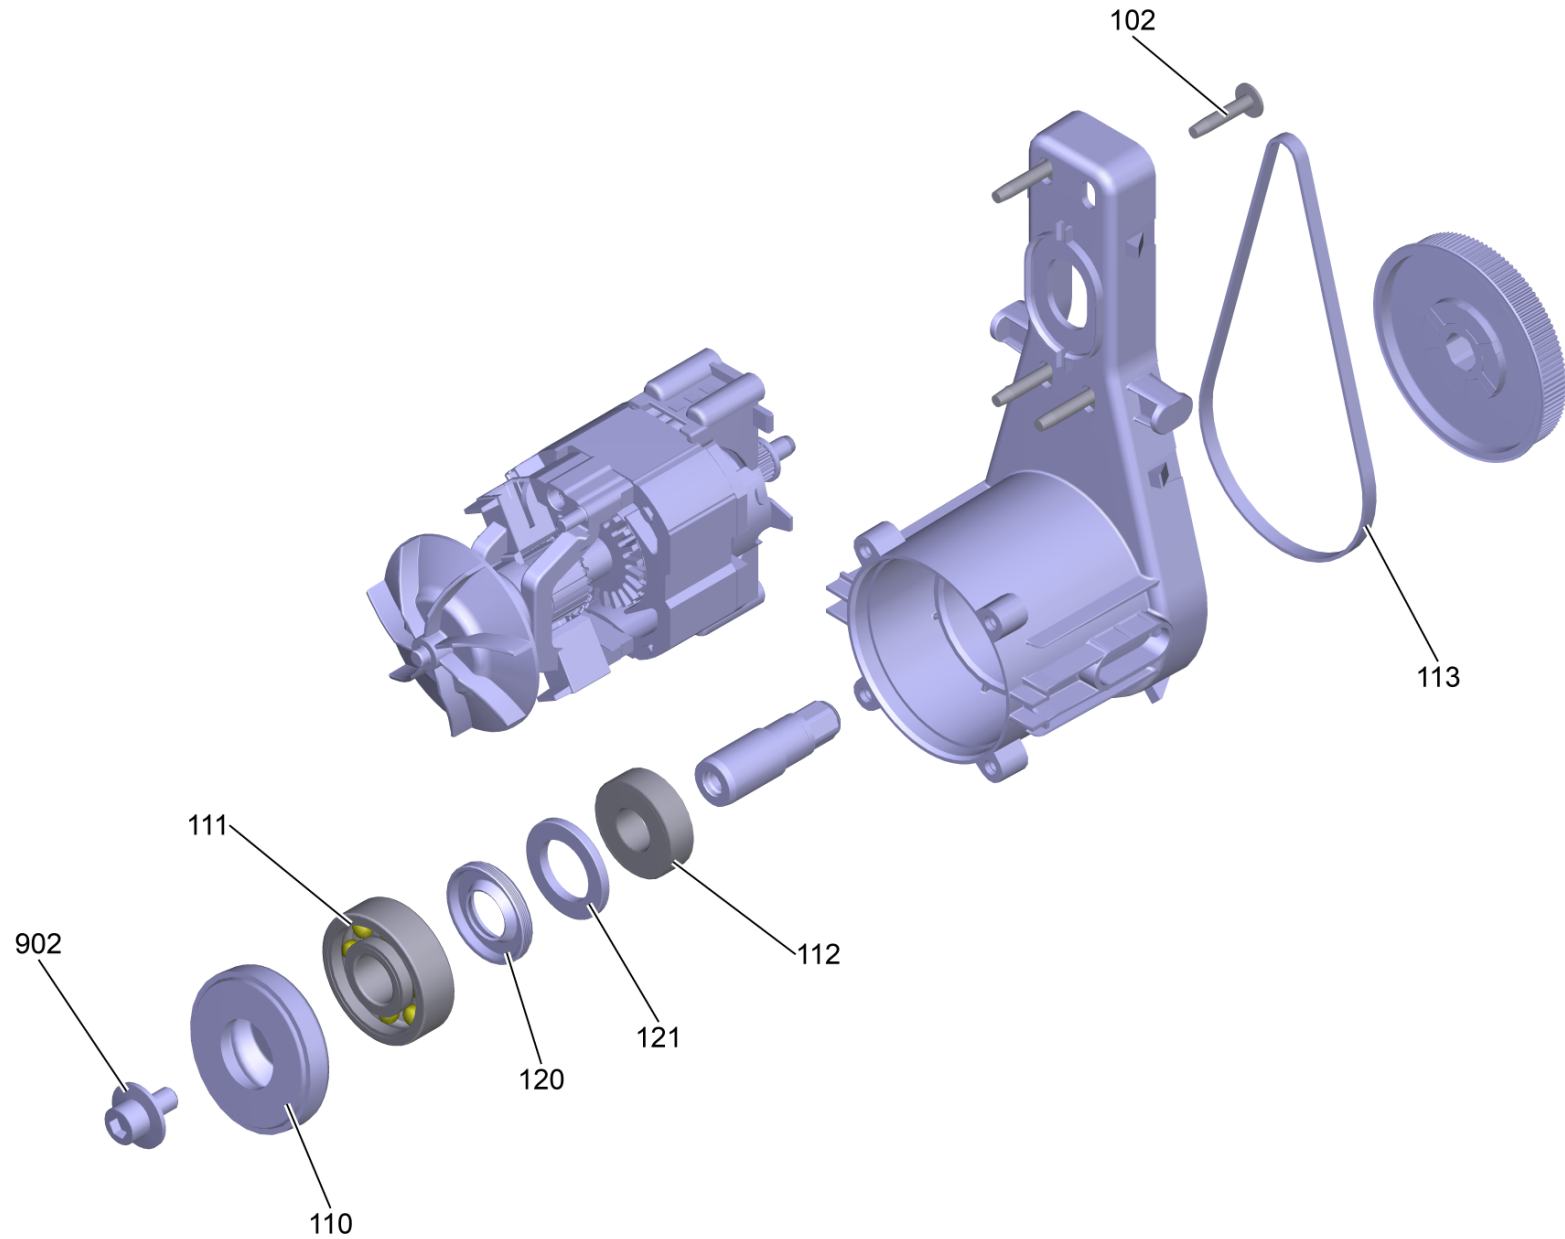

901 Transmission K Mini *EU (4.100-814.0)

Home and Garden \ High pressure cleaner cold water \ Electric motor \ K 2 \ K Mini *EU \ Pump set cpl. K Mini*EU (0,75kW-ZR) \ Pump set with toothed belt pulley RV*EU (0,75kW) \ Transmission K Mini *EU

KÄRCHER

POS	Article no.	Description	Quantity	Unit
110	4.120-276.0	Wobble plate complete three parts 6°12' (ex.)	1	PC
121	5.116-277.0	Washer K Mini	1	PC
102	6.303-260.0	Screw 5x26,4	4	PC
113	6.348-033.0	Toothed belt STD 380 S2M 5	1	PC
111	7.401-010.0	Ball bearing 6303 -St DIN 625	1	PC
112	7.401-128.0	Ball bearing 6202-2RS -Wälzl.St DIN 625	1	PC
120	9.078-021.0	Grooved ring 17x35x5	1	PC
902	9.086-169.0	Wobble plate screw M8x16	1	PC