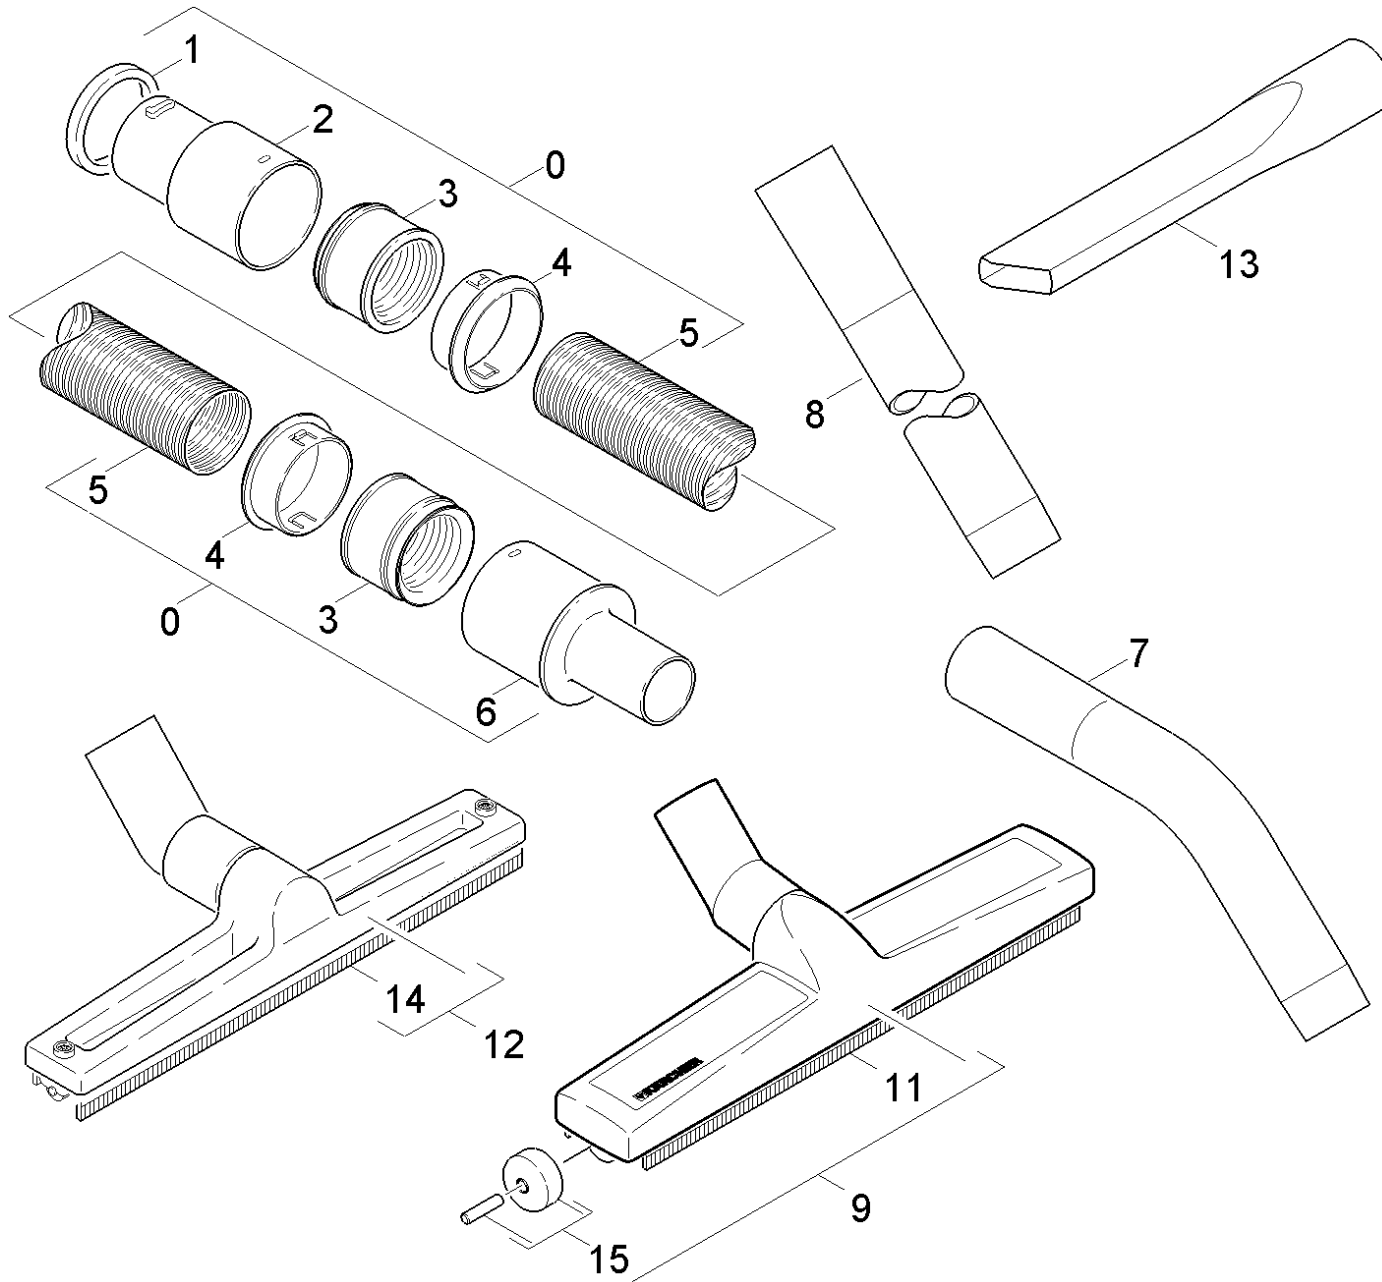

41 Standard accessories

Professional \ Vacuum cleaner \ Wet-/dry vacuum cleaner \ NT 700 O.ZUBEH.*EUR \ Spare parts list NT 700 \ Accessories \ Standard accessories

KÄRCHER

41 Standard accessories

Professional \ Vacuum cleaner \ Wet-/dry vacuum cleaner \ NT 700 O.ZUBEH.*EUR \ Spare parts list NT 700 \ Accessories \ Standard accessories

KÄRCHER

POS	Article no.	Description	Quantity	Unit
0	4.440-263.0	Suction hose DN40	1	PC
1	5.114-105.0	Ring	1	PC
2	5.470-008.0	Coupler	1	PC
3	5.363-155.0	Joint ring DN40	2	PC
4	5.262-013.0	Clamping ring DN40	2	PC
5	6.388-723.0	Suction hose DN38	1	PC
6	5.453-010.0	Connecting sleeve 40	1	PC
7	6.900-276.0	Elbow DN40 STAHL	1	PC
8	6.900-275.0	Suction tube DN40-0,55m	1	PC
9	6.907-408.0	Floor tool packaged basalt grey DN40	1	PC
11	6.905-877.0	Rubber lip set only for replacement	1	PC
12	6.907-408.0	Floor tool packaged basalt grey DN40	1	PC
	Item text1: / 1.937-141.0			
13	6.903-033.0	Crevice nozzle DN40	1	PC
	Item text1: / 1.937-141.0			
14	6.903-337.0	Rubber lip set for floor nozzle	1	PC
15	4.515-342.0	Roller complete with axle	2	PC