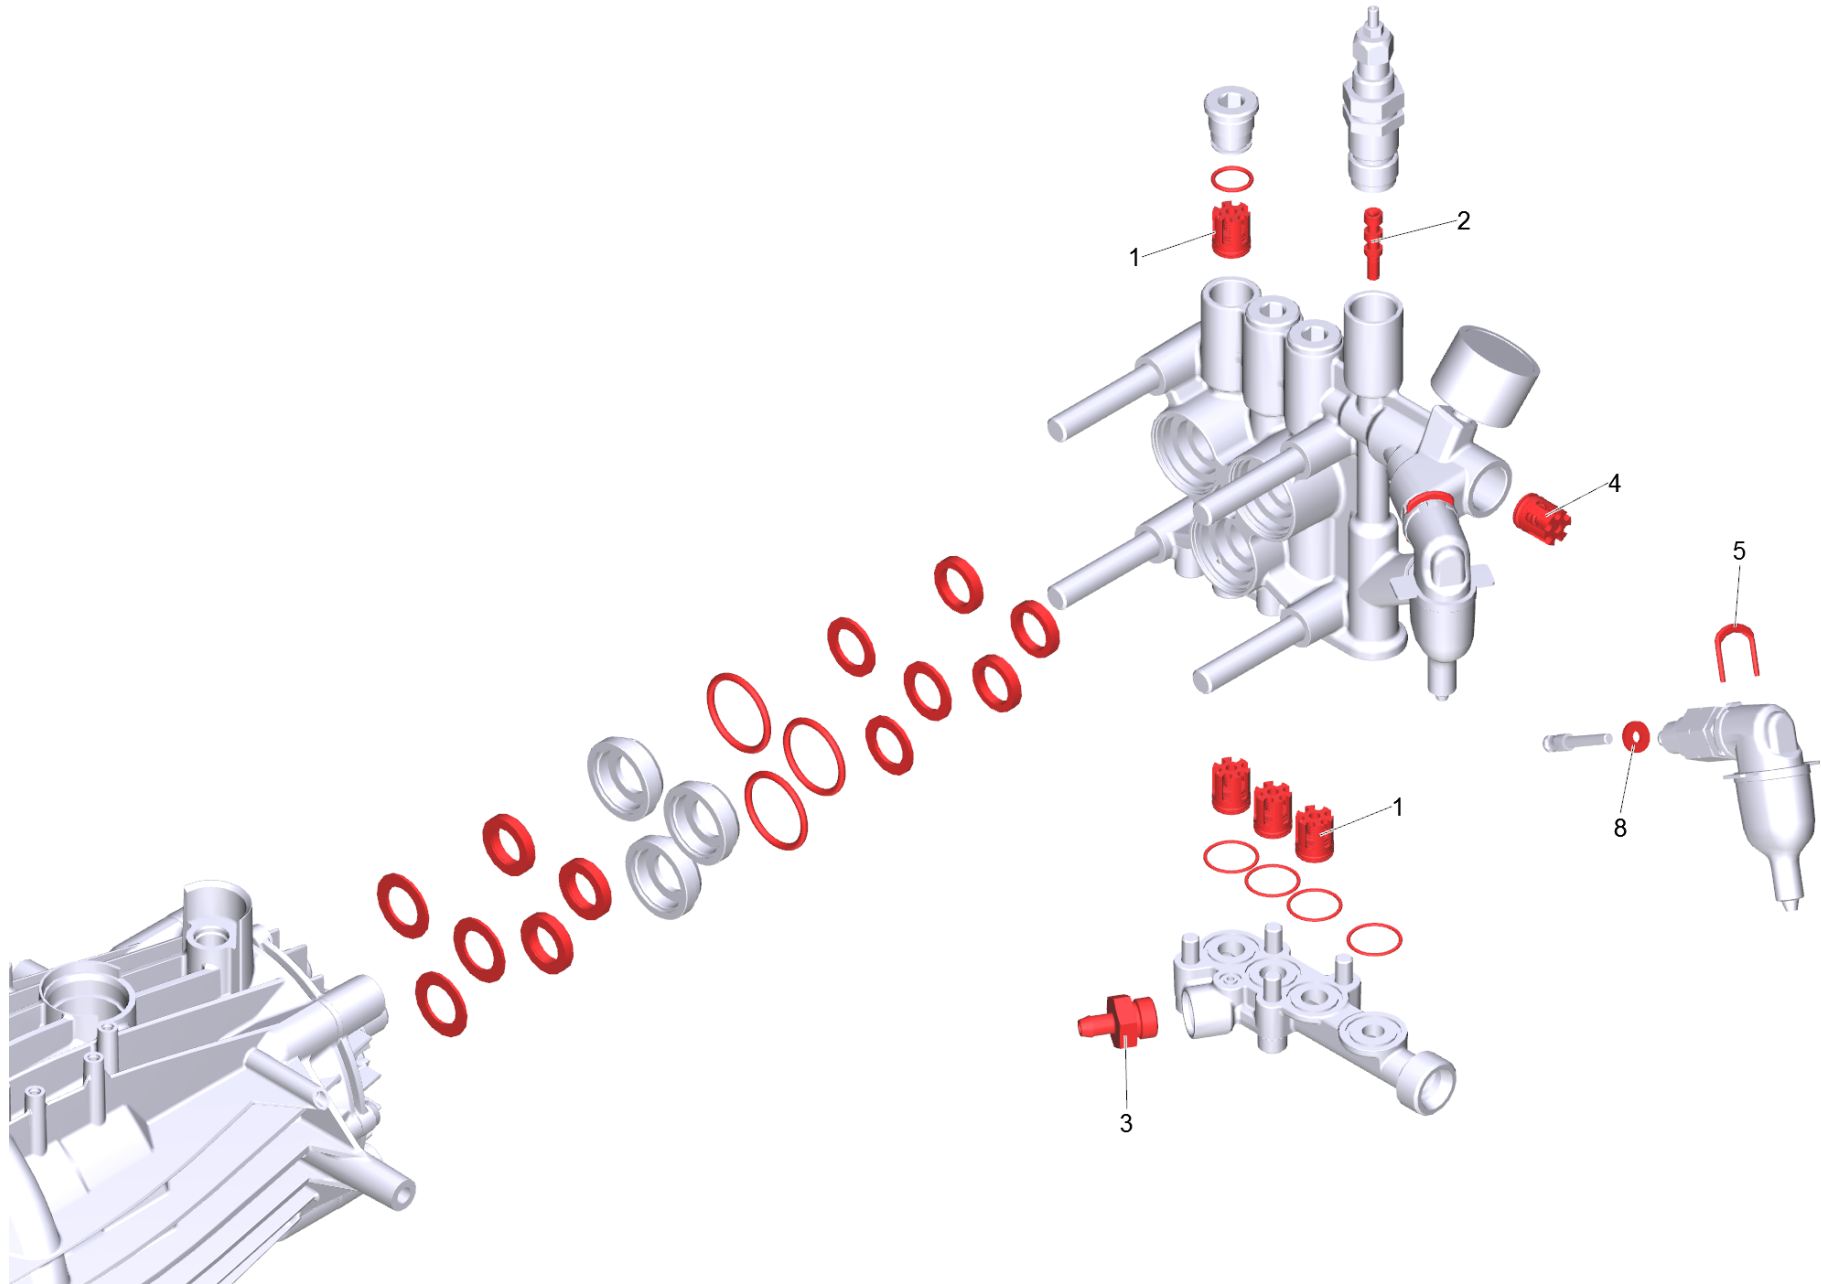

100 Pump set (2.884-008.0)

Professional \ High pressure cleaner hotwater \ Electric motor \ HDS 8/18-4 C *EU-I \ Spare parts list HDS 8/18-4C/CX \ Pump set \ Piston \ Pump set

100 Pump set (2.884-008.0)

Professional \ High pressure cleaner hotwater \ Electric motor \ HDS 8/18-4 C *EU-I \ Spare parts list HDS 8/18-4C/CX \ Pump set \ Piston \ Pump set

POS	Article no.	Description	Quantity	Unit
1	2.884-512.0	Valve (3 Stueck)	2.000	ST
2	4.553-198.0	Piston complete only for replacement	1.000	ST
3	4.580-581.3	Valve complete	1.000	ST
4	4.580-594.0	Valve complete	1.000	ST
5	5.034-494.0	Retaining bracket	2.000	ST
8	5.115-796.0	Washer	2.000	ST