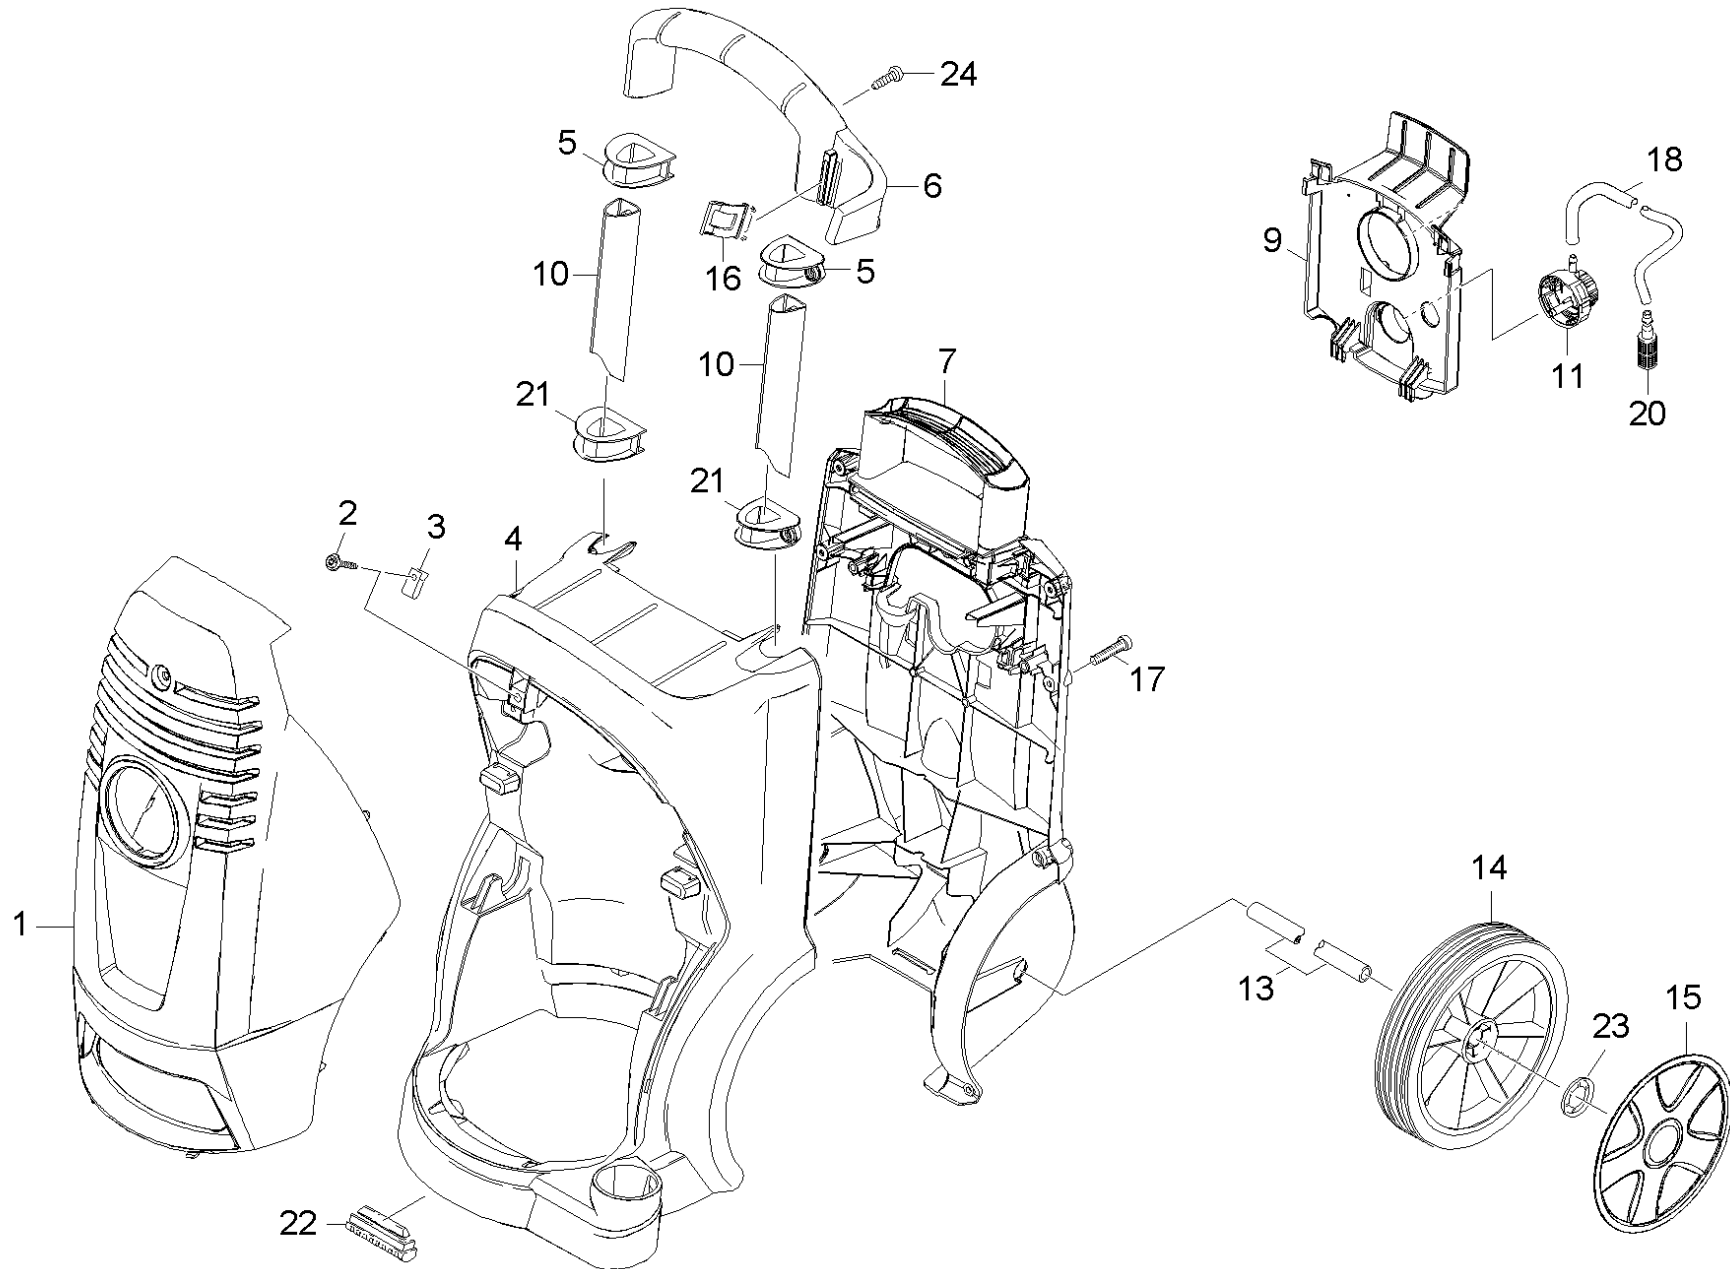

10 Housing

Home and Garden \ High pressure cleaner cold water \ Electric motor \ Others \ Xpert HD 7140 Plus *EU \ Spare parts list Xpert HD 7140 Plus *EU \ Housing

10 Housing

Home and Garden \ High pressure cleaner cold water \ Electric motor \ Others \ Xpert HD 7140 Plus *EU \ Spare parts list Xpert HD 7140 Plus *EU \ Housing

KÄRCHER

POS	Article no.	Description	Quantity	Unit	Foot note text
1	5.069-431.0	Device cover only for replacement Xpert	1	PC	
2	7.303-156.0	Screw M6x40 -St-P3R (In6Rd)	1	PC	
3	6.310-053.0	Putting nut	1	PC	
4	5.050-206.3	Frame front part	1	PC	
5	5.032-554.0	Guide	2	PC	
6	5.321-721.0	Hand grip	1	PC	
7	5.050-207.0	Frame rear panel	1	PC	
9	5.032-648.0	Covering cap	1	PC	
10	5.107-248.0	Bar shearing shackle	2	PC	
11	4.063-778.0	Proportioning valve chemistry	1	PC	
12	7.311-061.0	Hexagon nut M6-LH -8-A2E ISO 4032	1	PC	
13	5.105-399.0	Axle	1	PC	
14	6.435-662.0	Wheel D200	2	PC	
15	4.515-347.0	Set wheel caps only for replacement	1	PC	SET OF 2 PIECES
16	5.044-216.0	Holder	1	PC	
17	7.303-108.0	Screw 5x20 -10.9-R2R (In6Rd)	10	PC	
18	6.388-216.0	Hose DN 5	1	m	TO ORDER AS CUT GOODS
20	5.731-652.0	Filter with weight	1	PC	
21	5.032-555.0	Guide	2	PC	
22	5.057-062.0	Support	2	PC	
23	6.343-168.0	Lock washer	2	PC	
24	7.303-046.0	Screw M6x12 -St-R3R (In6Rd)	2	PC