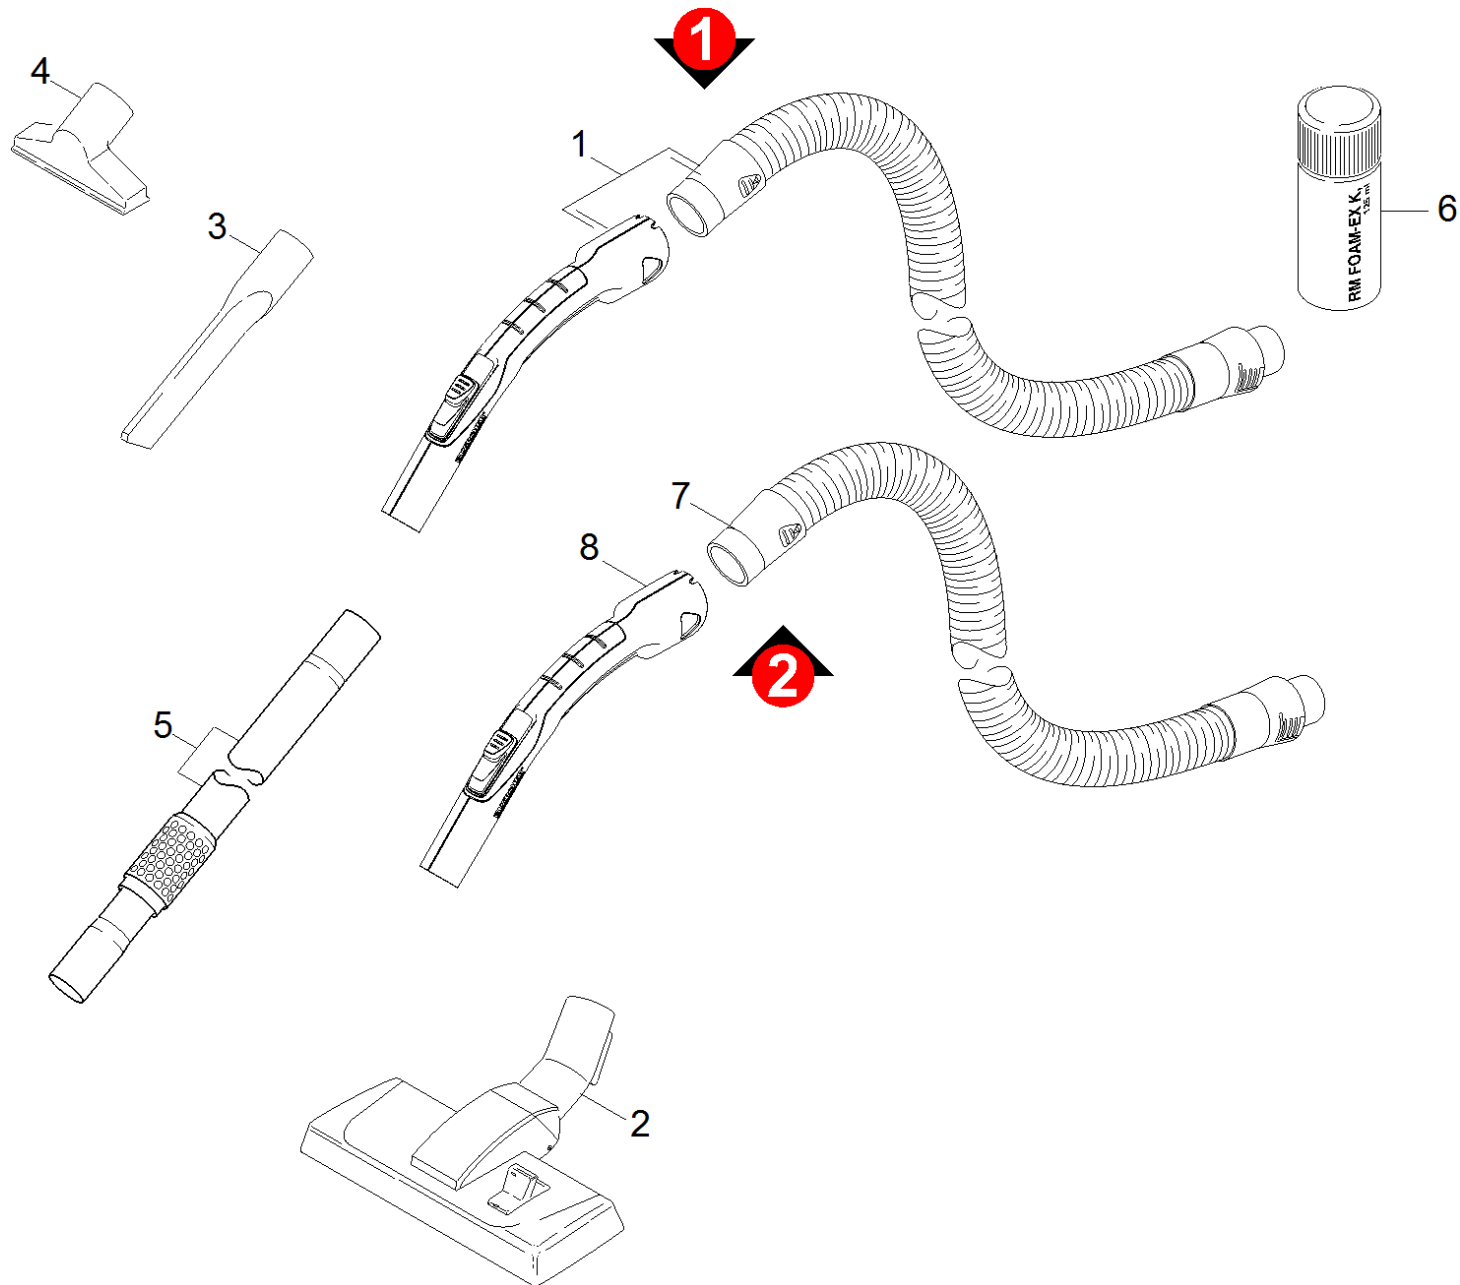

# 40 Accessories

Home and Garden \ Vacuum cleaner \ Dry vacuum cleaner \ DS 6.000 (white) \*EU \ Spare parts list DS 6.000 \*EU \ Accessories

## 40 Accessories

Home and Garden \ Vacuum cleaner \ Dry vacuum cleaner \ DS 6.000 (white) \*EU \ Spare parts list DS 6.000 \*EU \ Accessories

| POS | Article no. | Description                           | Quantity | Unit | Serial number from | Remark     | Foot note text |
|-----|-------------|---------------------------------------|----------|------|--------------------|------------|----------------|
| 3   | 5.195-196.0 | Crevice nozzle                        | 1.000    | ST   |                    |            |                |
| 2   | 6.906-894.0 | Floor tool black RD270 DN35           | 1.000    | ST   |                    |            |                |
| 8   | 4.195-247.0 | Hand grip complete replacement        | 1.000    | ST   | 23081              | /*EU       | VERSION 2      |
| 6   | 6.295-873.0 | RM FoamStop neutrally 125ml           | 1.000    | ST   |                    |            |                |
| 7   | 6.901-058.0 | Suction hose complete                 | 1.000    | ST   | 23081              | /*EU       | VERSION 2      |
| 1   | 4.195-097.0 | Suction hose complete for replacement | 1.000    | ST   |                    | /*EU, /*CH | VERSION 1      |
| 5   | 6.902-127.0 | Telescopic tube                       | 1.000    | ST   |                    |            |                |
| 4   | 6.906-622.0 | Upholstery nozzle                     | 1.000    | ST   |                    |            |                |