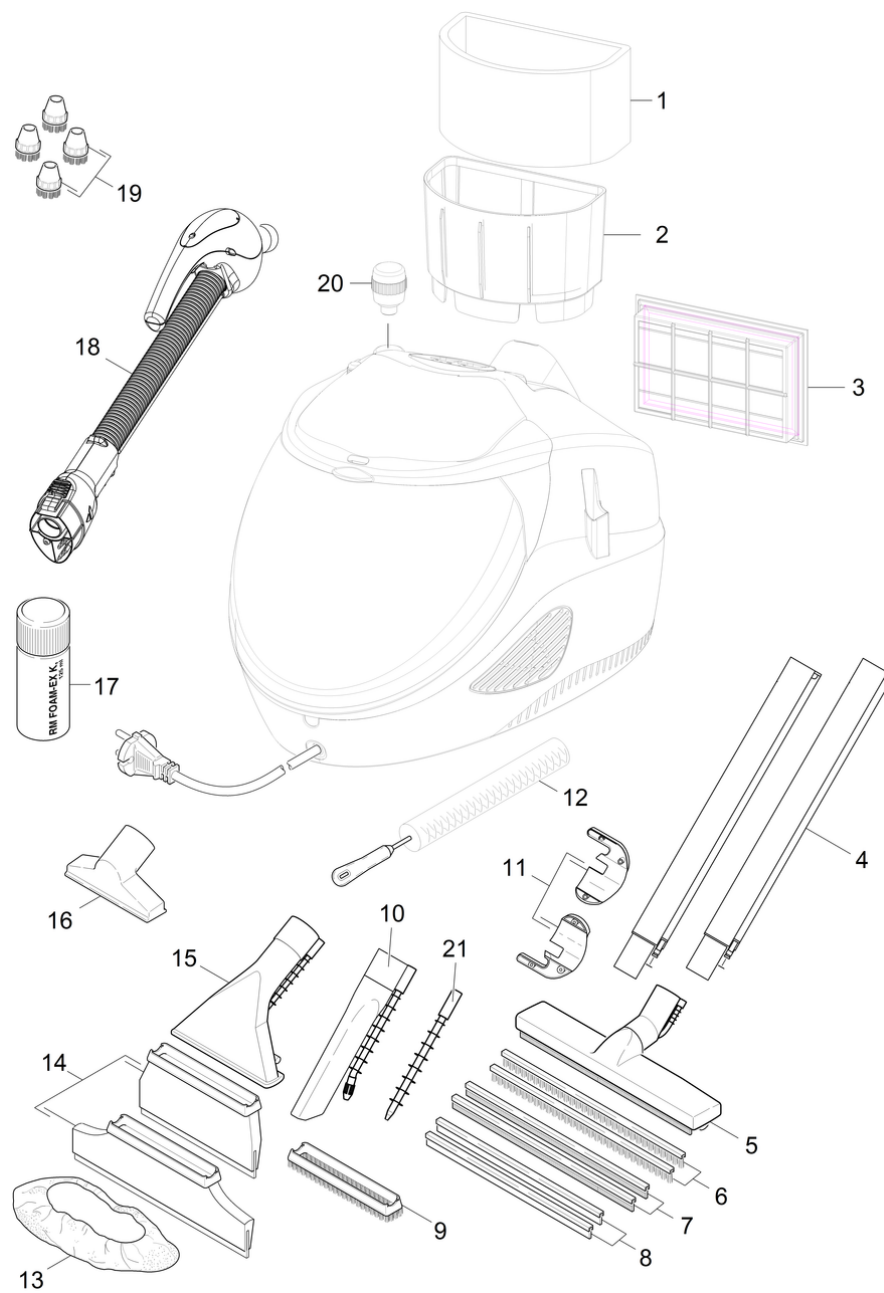

Spare parts list

Short spare parts list

Table of contents

Short spare parts list

3

Short spare parts list

Short spare parts list

POS	Article no.	Description	Quantity	Unit
1	6.402-024.0	Filter foam replacement SV	1	PC
2	6.402-029.0	Filter cartridge replacement SV	1	PC
3	2.860-229.0	Filter /Hepa SV	1	PC
4	6.402-060.0	Suction tube complete replacement SV 190	1	PC
5	6.402-034.0	Floor tool only for replacement SV1802/1	1	PC
6	6.402-037.0	Strip set brush lamellas SV1802/1902	1	PC
7	6.402-038.0	Strip set rubber SV1802/1902	1	PC
8	6.402-039.0	Strip set hard rubber SV1802/1902	1	PC
9	6.402-041.0	Brush-corona SV 1802/1902	1	PC
10	6.402-044.0	Point jet nozzle SV 1802/1902	1	PC
11	6.402-036.0	Bracket for replacement SV1802/1902	1	PC
12	6.402-043.0	Brush pipe cleaning replacement SV	1	PC
13	2.863-270.0	Microfibre covers for hand nozzle	1	PC
14	6.402-042.0	Set rubber lip hand nozzle SV 1802/1902	1	PC
15	6.402-040.0	Housing hand nozzle upholstery nozzle	1	PC
16	6.905-998.0	Upholstery nozzle complete NW35	1	PC
17	6.295-873.0	RM FoamStop neutrally 125ml	1	PC
18	6.402-185.0	Steam hose replacement new SV1802/1902	1	PC
19	2.860-231.0	Set brushes SV	1	PC
20	6.402-014.0	Safety lock SV 1802	1	PC
21	6.402-045.0	Extension point jet nozzle SV 1802/1902	1	PC