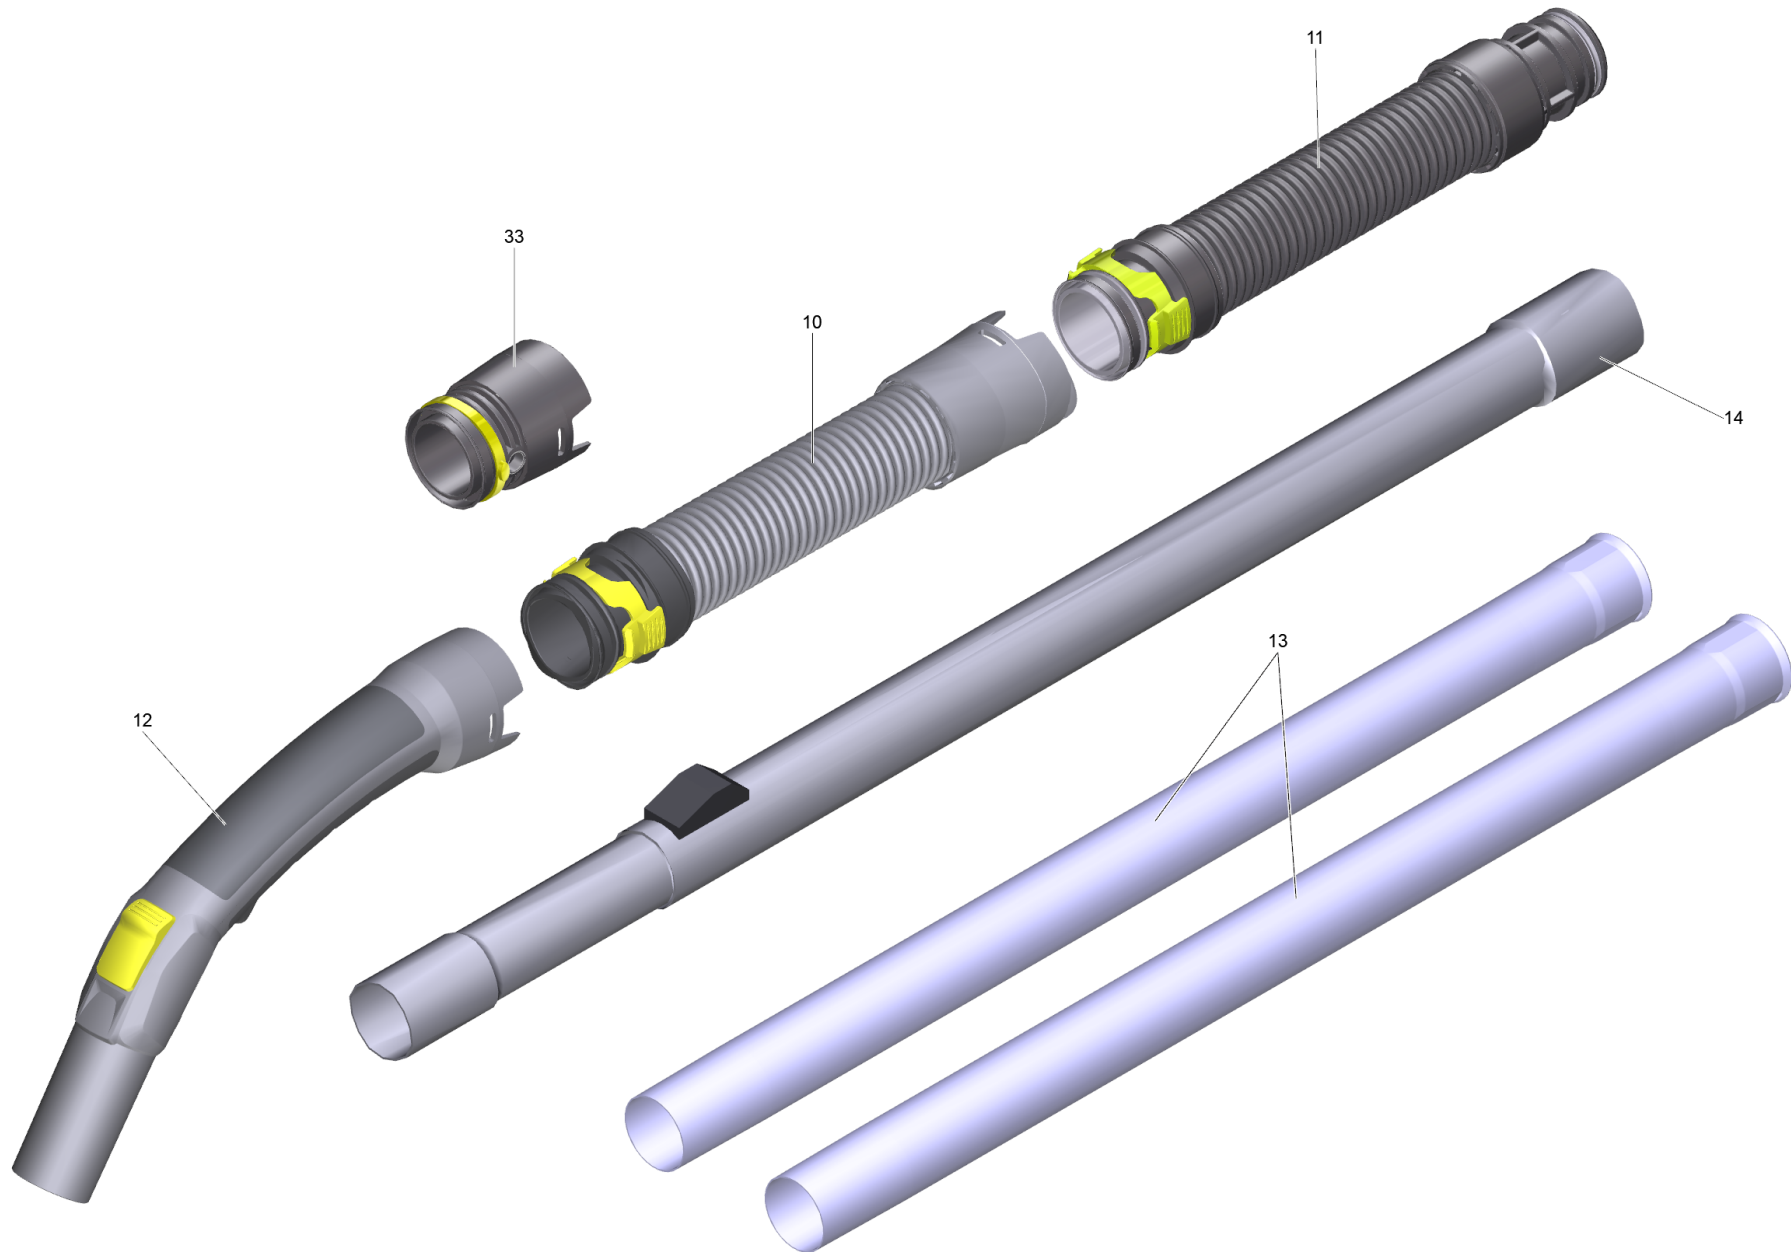

40 Accessories

Professional \ Vacuum cleaner \ Dry vacuum cleaner \ T 10/1 *EU \ Spare parts list T 10/1 *EU \ Accessories

KÄRCHER