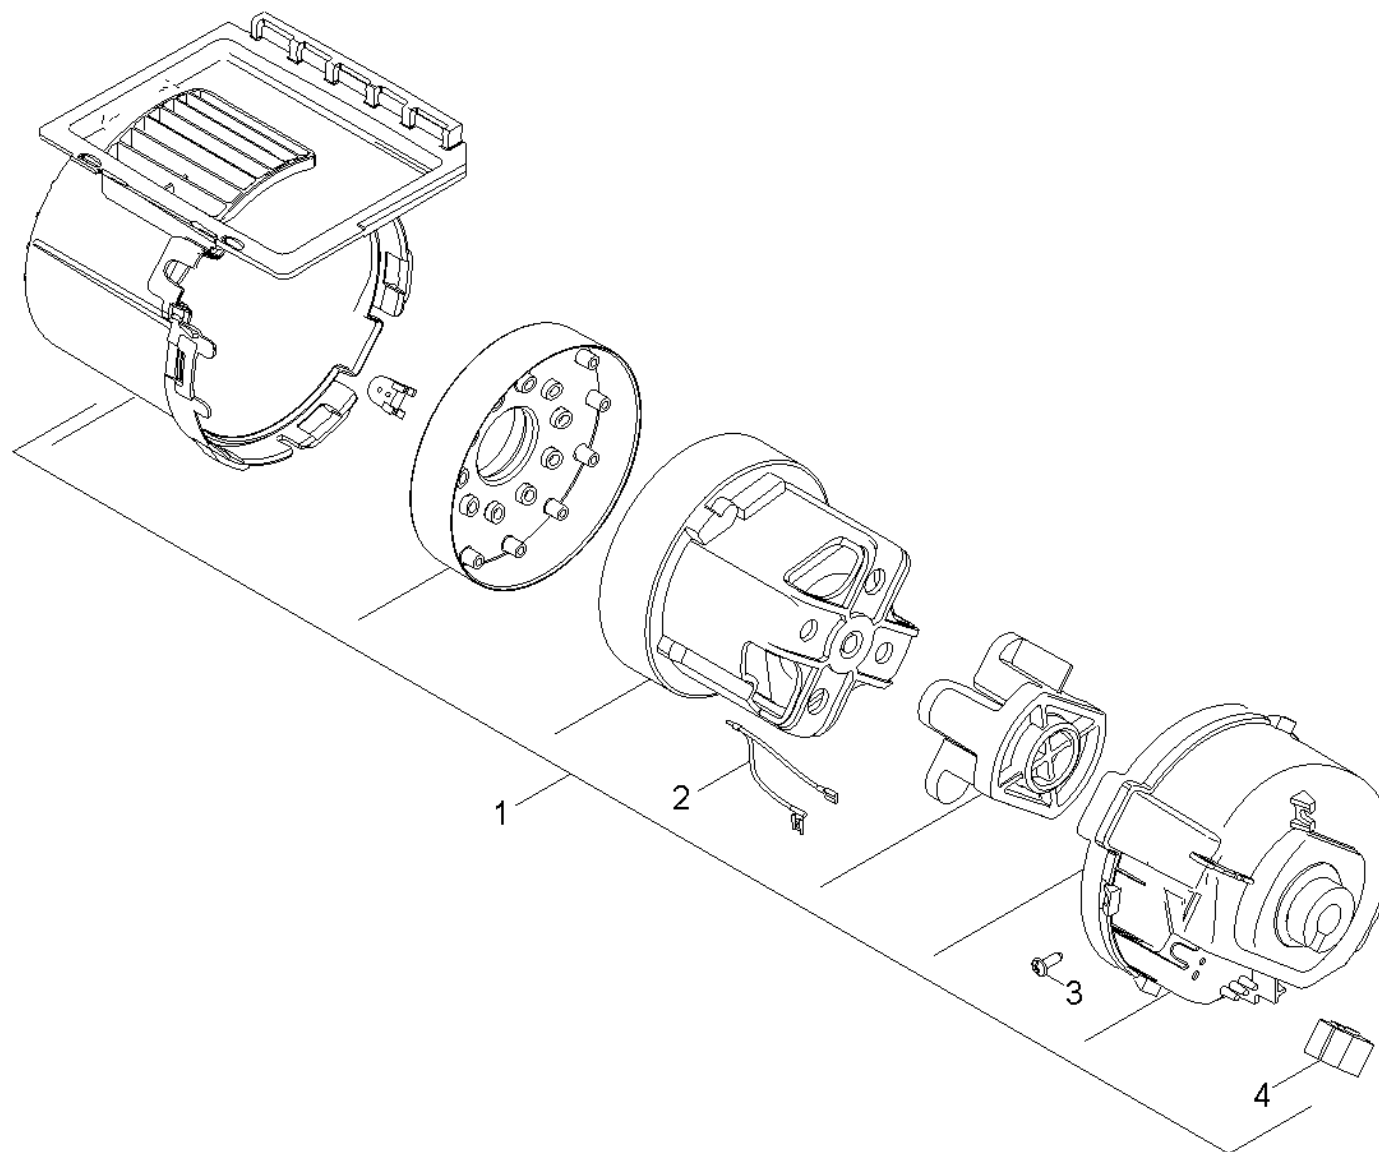

### 30 Vacuum motor

Overview technical documents/Professional/Vacuum cleaner/Dry vacuum cleaner/CV 48/2 \*EU (1.057-309.0)/Spare parts list CV 48/2 \*EU/30 Vacuum motor

### 30 Vacuum motor

Overview technical documents/Professional/Vacuum cleaner/Dry vacuum cleaner/CV 48/2 \*EU (1.057-309.0)/Spare parts list CV 48/2 \*EU/30 Vacuum motor

Rez.daļas/nodil.pakļ.daļas	Poz.	Materiāla Nr.	Nosaukums	Daudzums	Pārdoš. vienība
X-X	1	4.060-793.0	Motor housing complete	1.000	ST
	2	6.649-760.0	Cable vacuum motor	2.000	ST
	3	7.303-106.0	Skrūve 4x12 -10.9-R2R (IN6RD)	4.000	ST
	4	6.643-551.0	Strip terminal	1.000	ST